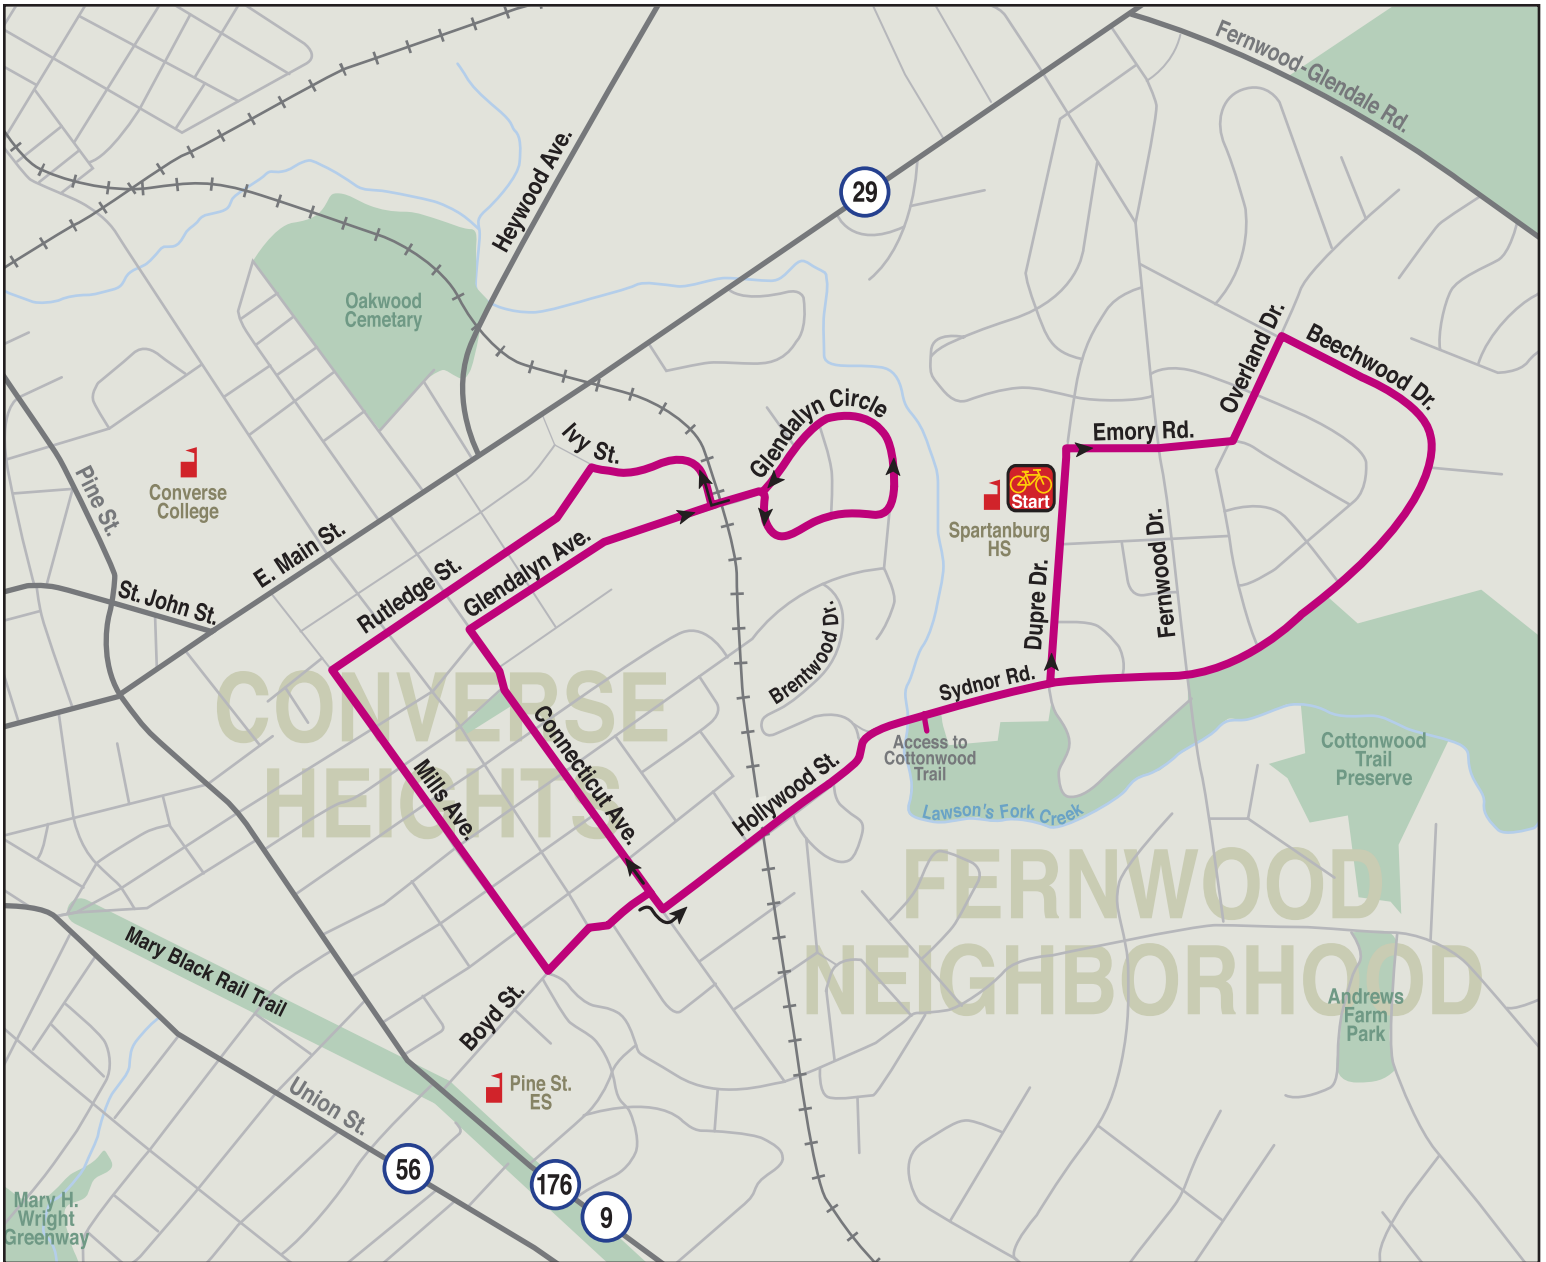

# 3 Neighborhood Tour

6.3 total miles

## it's a beautiful day...

**Miles Directions****Notes**

---

0	Start at Spartanburg High School	500 Dupre Drive; This is the Fernwood Neighborhood.
0	Left on Dupre Drive	
0.2	Right on Emory Road	
0.4	Left on Overland Drive	
0.6	Right on Beechwood	
1.4	Becomes Sydnor Road	The Cottonwood Trail will be on your left.
1.9	Left on Hollywood Drive	This is the Converse Heights Neighborhood.
2.3	Right on Connecticut	
2.8	Right on Glendalyn	Turn at Happy Hollow Park.
3.2	Continue to Glendalyn Circle	Veer to the right and follow the loop.
3.8	Right on Ivy Street	
4.1	Left on Rutledge Street	
4.6	Left on Mills Avenue	For extra mileage, turn right on Mills and loop through the Converse College Campus just two blocks away.
5.1	Left on Boyd Street	Cross over Fairview Street and follow the shift in the road to stay on Boyd Street.
5.3	Right on Connecticut	
5.3	Immediate Left on Hollywood Drive	
5.8	Right on Sydnor Drive	The Cottonwood Trail will be on your right.
6.1	Left on Dupre Drive	
6.3	Spartanburg High School	