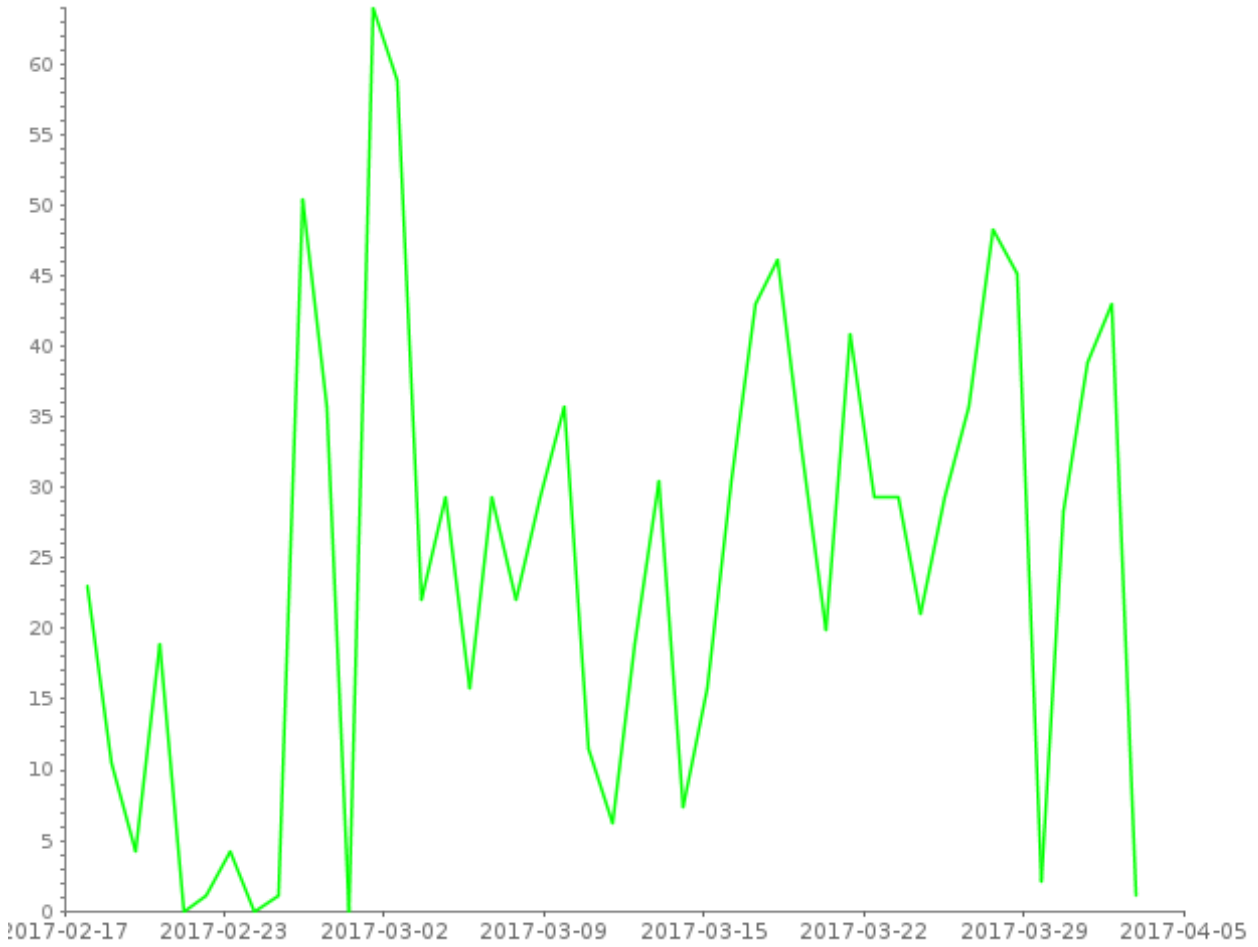

# Daily totals report

Covering 48 days from 2017-02-17 to 2017-04-05

Report generated on 2017-04-19 by nbarrett@active-living.org

[www.trafx.net](http://www.trafx.net)

Site Name	Average	Min	Max
Drayton 1	25.2	0.0	64.0

A = adjustment applied, D = divide by 2 applied, F = filtering applied