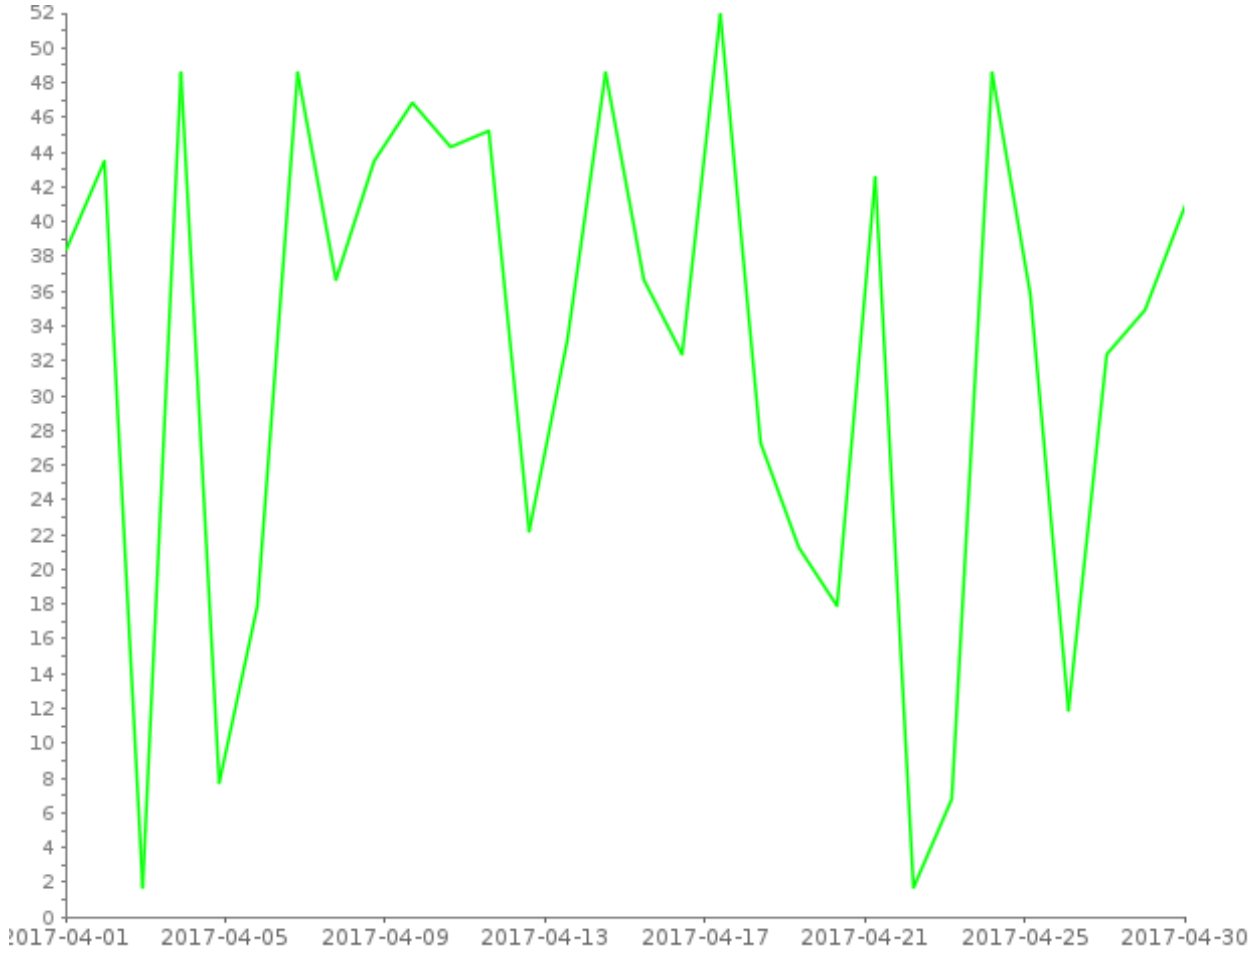

Daily totals report

Covering 30 days from 2017-04-01 to 2017-04-30

Report generated on 2017-05-03 by nbarrett@active-living.org

www.trafx.net

Site Name	Average	Min	Max
Drayton 1	32.7	2.0	52.0

A = adjustment applied, D = divide by 2 applied, F = filtering applied