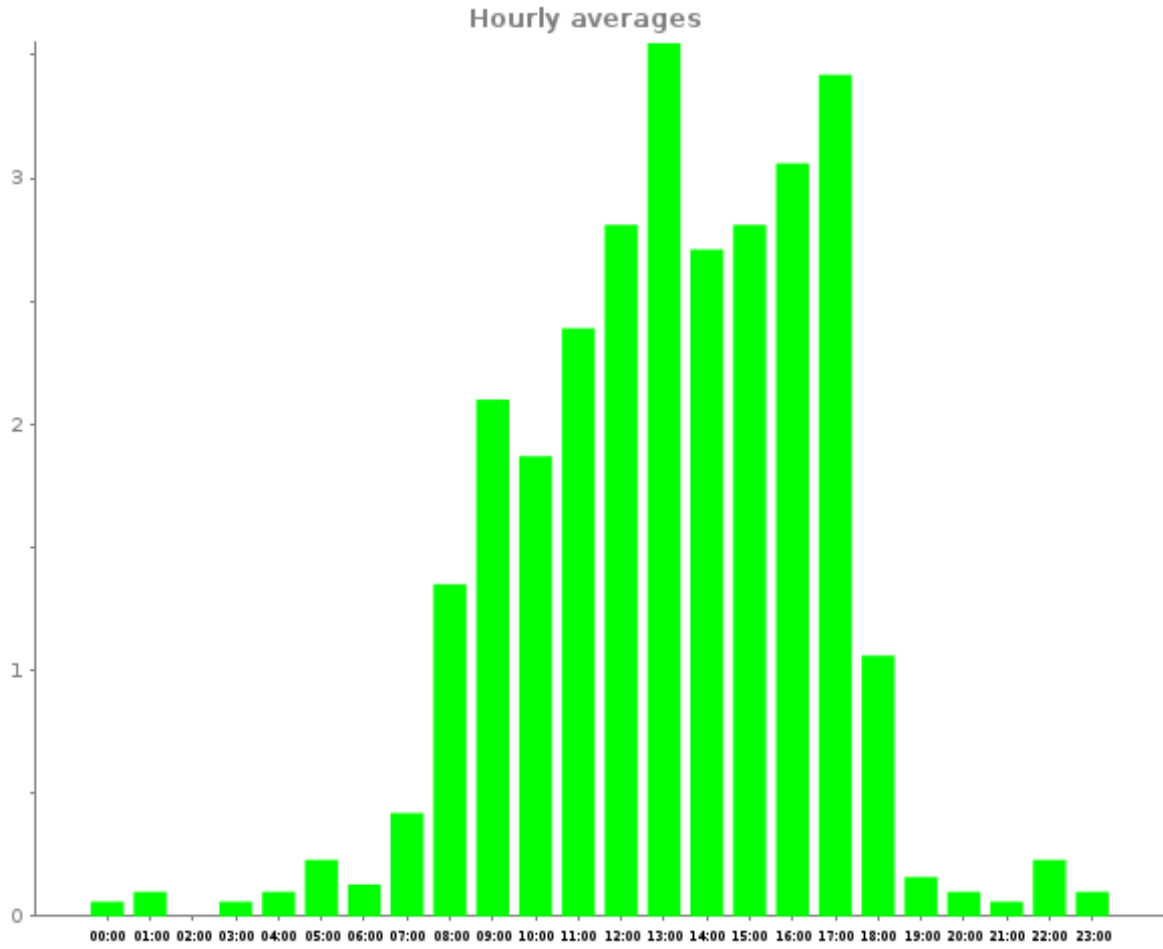

# Hours of the day

From 2017-03-01 to 2017-03-31

Report generated on 2017-04-10 by nbarrett@active-living.org

[www.trafx.net](http://www.trafx.net)

Site Name	Average	Median	STDV	Min	Max
Drayton 1	1.2	0.3	1.3	0.1	3.5

A = adjustment applied, D = divide by 2 applied, F = filtering applied