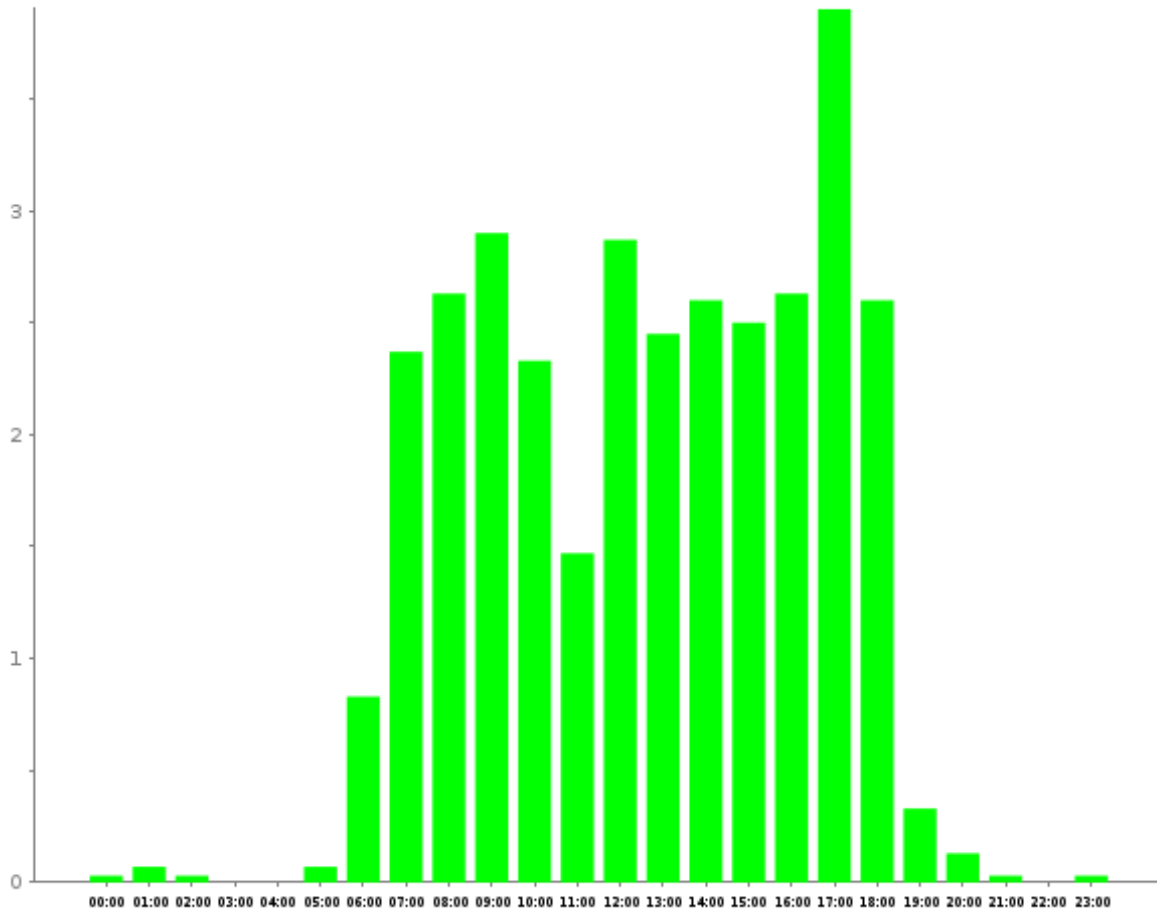

Hours of the day

From 2017-04-01 to 2017-04-30

Report generated on 2017-05-03 by nbarrett@active-living.org

www.trafx.net

Hourly averages

Site Name	Average	Median	STDV	Min	Max
Drayton 1	1.4	1.2	1.3	0.0	3.9

A = adjustment applied, D = divide by 2 applied, F = filtering applied