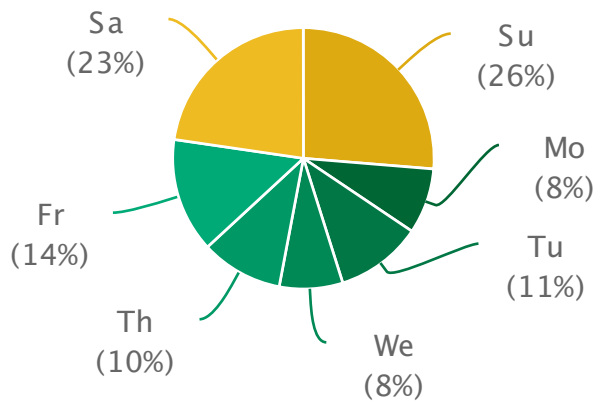

TRAILS Glendale Shoals

Site report: from 2018-01-01 to 2019-01-01

Made by: nbarrett@active-living.org on 2018-04-02

Made with: TRAFx DataNet (www.trafx.net)

Weekly Totals*

Daily*

Avg. daily traffic: 84.5

Hourly**

Monthly*

Yearly*

* Weekly and Daily are calculated from Average Daily Traffic (ADT); Monthly and Yearly show ADT values.

** Based on last year of data only.