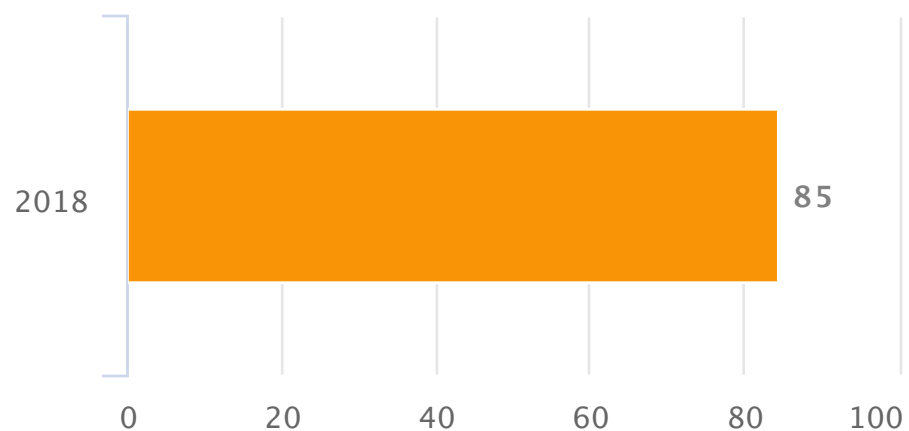

TRAILS Glendale Shoals

Site report: from 2018-01-01 to 2019-01-01

Made by: nbarrett@active-living.org on 2018-04-02

Made with: TRAFx DataNet (www.trafx.net)

Weekly Totals*

Daily*

Avg. daily traffic: 84.5

Hourly**

Monthly*

Yearly*

* Weekly and Daily are calculated from Average Daily Traffic (ADT); Monthly and Yearly show ADT values.

** Based on last year of data only.