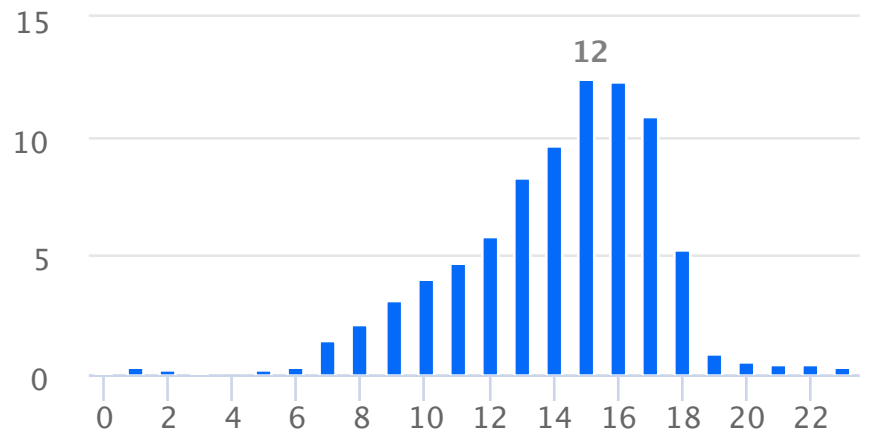

TRAILS Glendale Shoals

Site report: from 2018-01-01 to 2019-01-01

Made by: nbarrett@active-living.org on 2018-04-02

Made with: TRAFx DataNet (www.trafx.net)

Weekly Totals*

Daily*

Avg. daily traffic: 84.5

Hourly**

Monthly*

Yearly*

* Weekly and Daily are calculated from Average Daily Traffic (ADT); Monthly and Yearly show ADT values.

** Based on last year of data only.