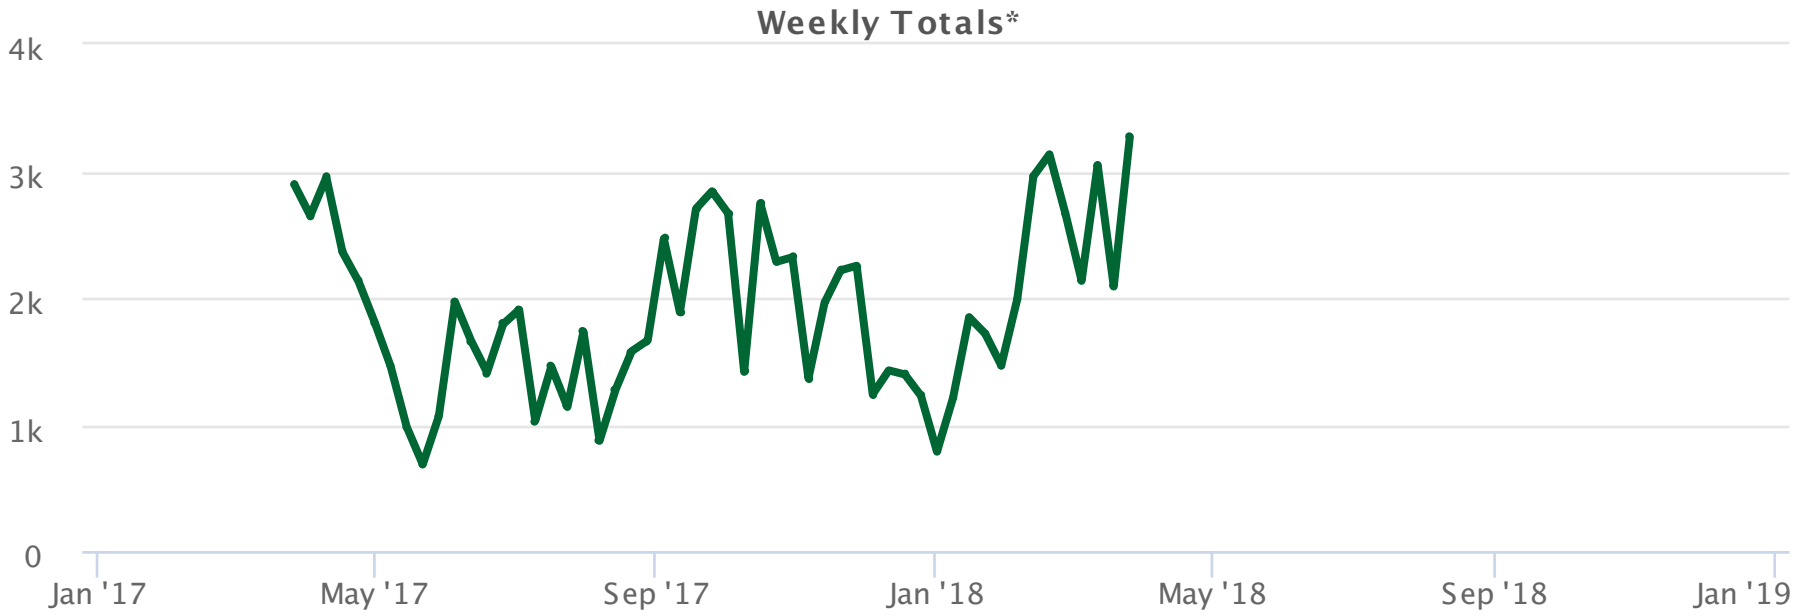

TRAILS MBF Rail Trail N

Site report: from 2017-01-01 to 2019-01-01

Made by: nbarrett@active-living.org on 2018-04-02

Made with: TRAFx DataNet (www.trafx.net)

* Weekly and Daily are calculated from Average Daily Traffic (ADT); Monthly and Yearly show ADT values.
 ** Based on last year of data only.