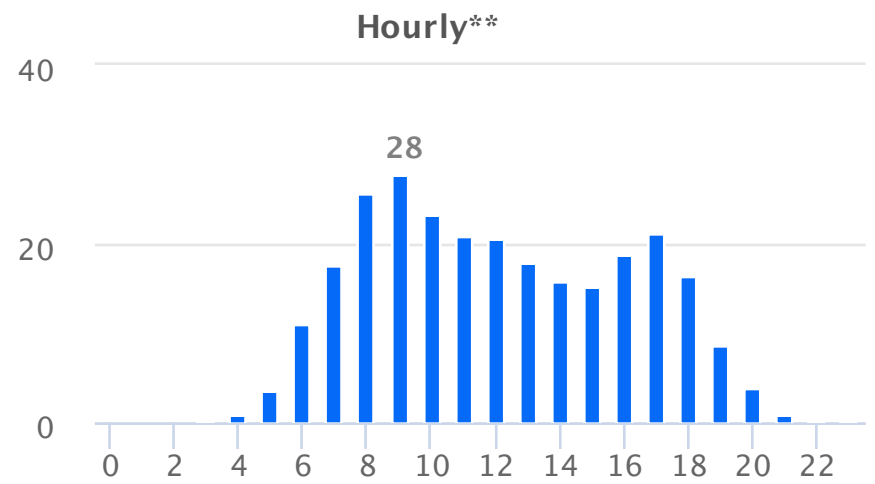

TRAILS MBF Rail Trail N

Site report: from 2017-01-01 to 2019-01-01

Made by: nbarrett@active-living.org on 2018-04-02

Made with: TRAFx DataNet (www.trafx.net)

* Weekly and Daily are calculated from Average Daily Traffic (ADT); Monthly and Yearly show ADT values.
 ** Based on last year of data only.