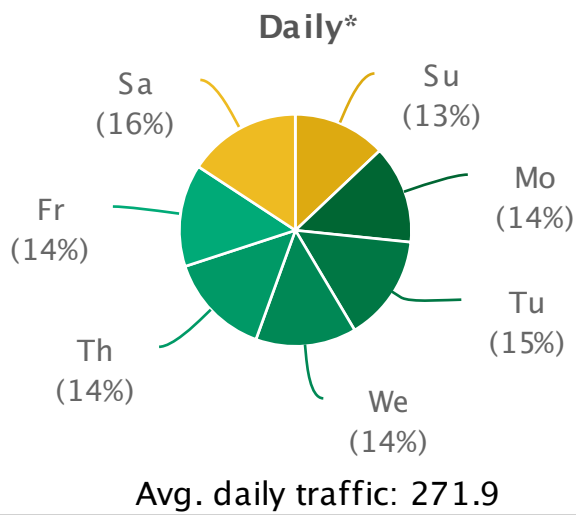

TRAILS MBF Rail Trail N

Site report: from 2017-01-01 to 2019-01-01

Made by: nbarrett@active-living.org on 2018-04-02

Made with: TRAFx DataNet (www.trafx.net)

* Weekly and Daily are calculated from Average Daily Traffic (ADT); Monthly and Yearly show ADT values.
 ** Based on last year of data only.