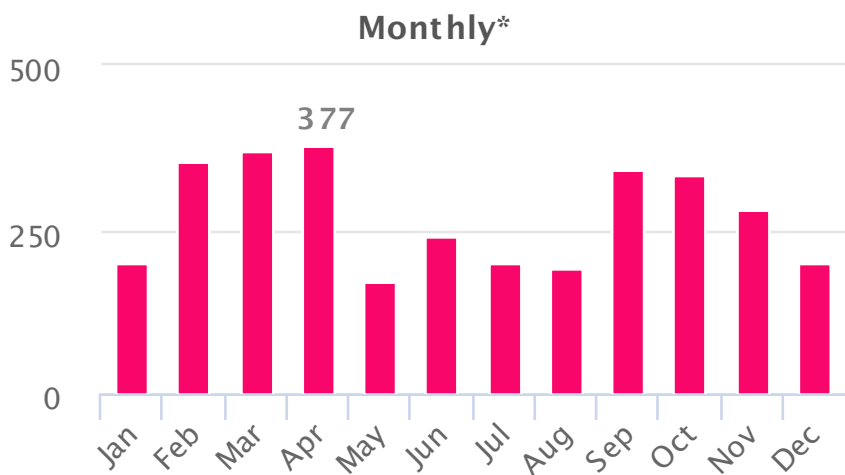

TRAILS MBF Rail Trail N

Site report: from 2017-01-01 to 2019-01-01

Made by: nbarrett@active-living.org on 2018-04-02

Made with: TRAFx DataNet (www.trafx.net)

* Weekly and Daily are calculated from Average Daily Traffic (ADT); Monthly and Yearly show ADT values.
 ** Based on last year of data only.