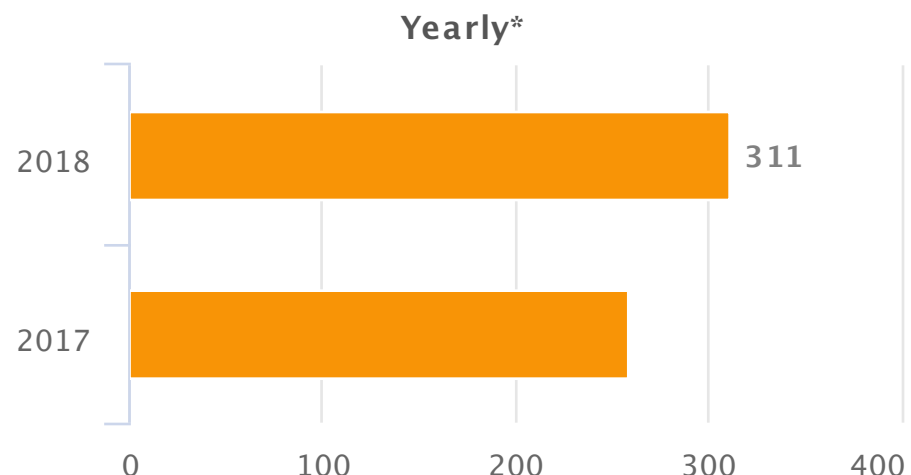

TRAILS MBF Rail Trail N

Site report: from 2017-01-01 to 2019-01-01

Made by: nbarrett@active-living.org on 2018-04-02

Made with: TRAFx DataNet (www.trafx.net)

* Weekly and Daily are calculated from Average Daily Traffic (ADT); Monthly and Yearly show ADT values.
 ** Based on last year of data only.