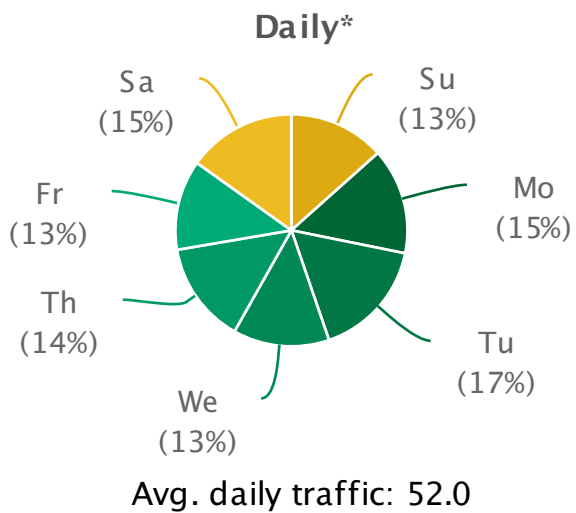

# TRAILS Wadsworth Trail

Site report: from 2017-01-01 to 2019-01-01

Made by: nbarrett@active-living.org on 2018-04-02

Made with: TRAFx DataNet (www.trafx.net)

\* Weekly and Daily are calculated from Average Daily Traffic (ADT); Monthly and Yearly show ADT values.