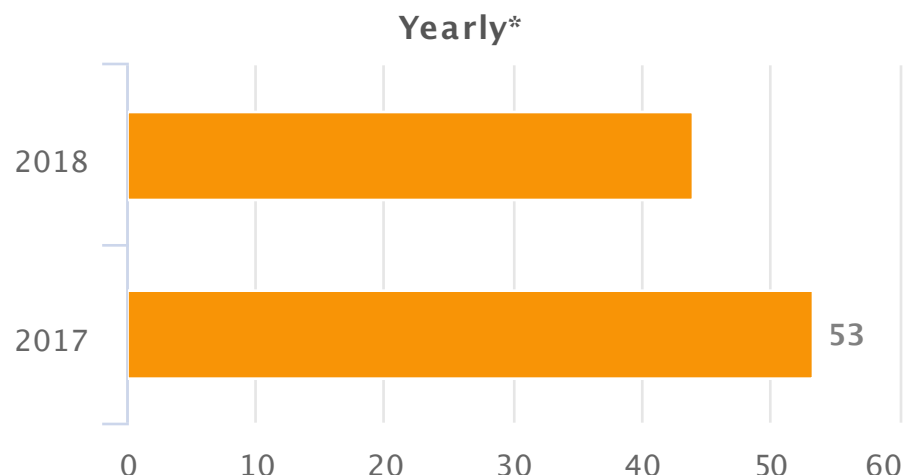

# TRAILS Wadsworth Trail

Site report: from 2017-01-01 to 2019-01-01

Made by: nbarrett@active-living.org on 2018-04-02

Made with: TRAFx DataNet (www.trafx.net)

\* Weekly and Daily are calculated from Average Daily Traffic (ADT); Monthly and Yearly show ADT values.

\*\* Based on last year of data only.