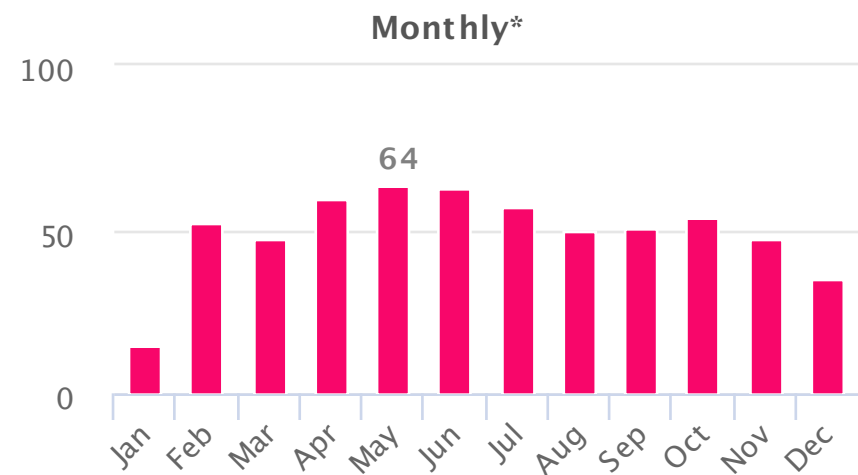

# TRAILS Wadsworth Trail

Site report: from 2017-01-01 to 2019-01-01

Made by: nbarrett@active-living.org on 2018-04-02

Made with: TRAFx DataNet (www.trafx.net)

\* Weekly and Daily are calculated from Average Daily Traffic (ADT); Monthly and Yearly show ADT values.

\*\* Based on last year of data only.