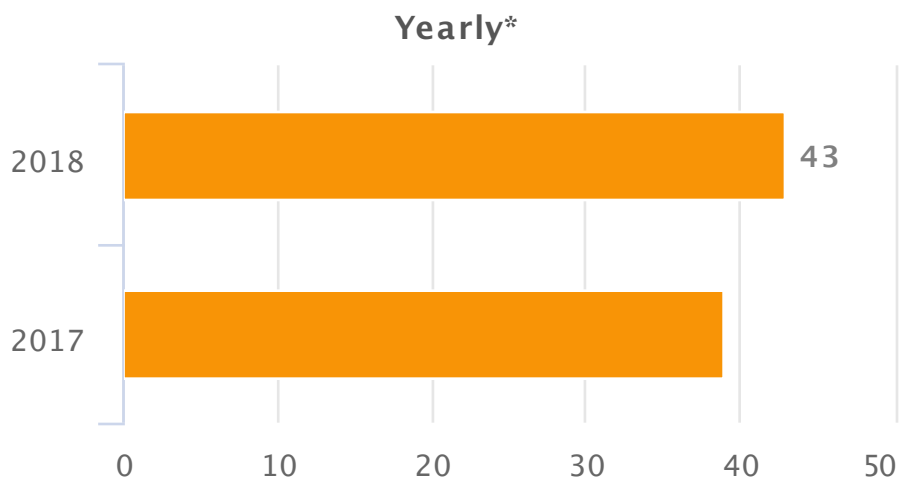

TRAILS Drayton N

Site report: from 2017-01-01 to 2019-01-01

Made by: nbarrett@active-living.org on 2018-04-02

Made with: TRAFx DataNet (www.trafx.net)

* Weekly and Daily are calculated from Average Daily Traffic (ADT); Monthly and Yearly show ADT values.