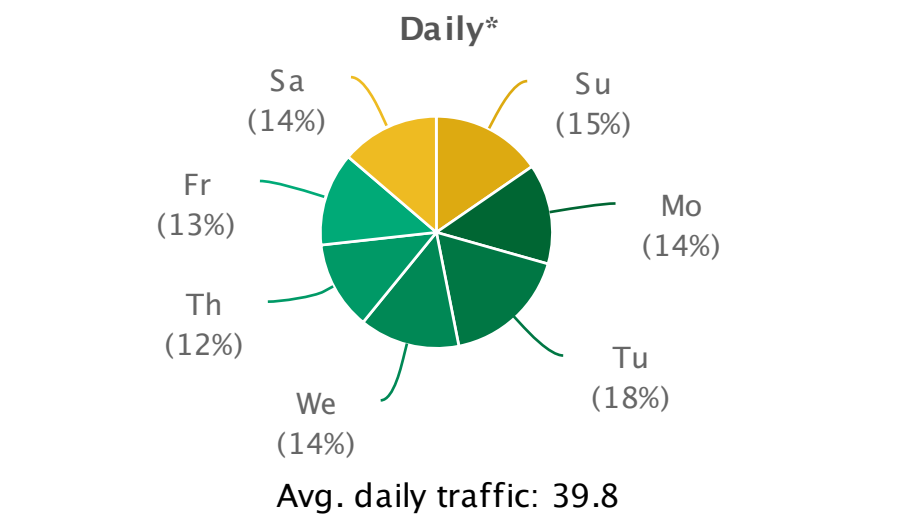

TRAILS Drayton N

Site report: from 2017-01-01 to 2019-01-01

Made by: nbarrett@active-living.org on 2018-04-02

Made with: TRAFx DataNet (www.trafx.net)

* Weekly and Daily are calculated from Average Daily Traffic (ADT); Monthly and Yearly show ADT values.