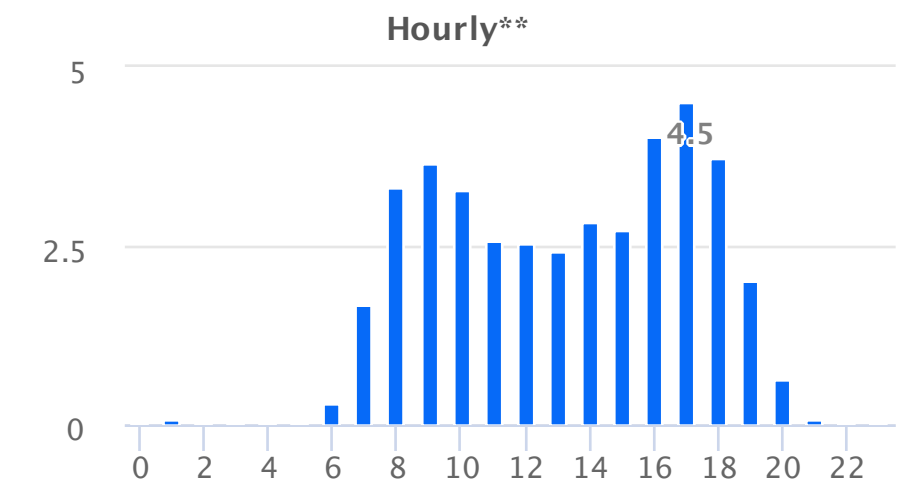

TRAILS Drayton N

Site report: from 2017-01-01 to 2019-01-01

Made by: nbarrett@active-living.org on 2018-04-02

Made with: TRAFx DataNet (www.trafx.net)

* Weekly and Daily are calculated from Average Daily Traffic (ADT); Monthly and Yearly show ADT values.