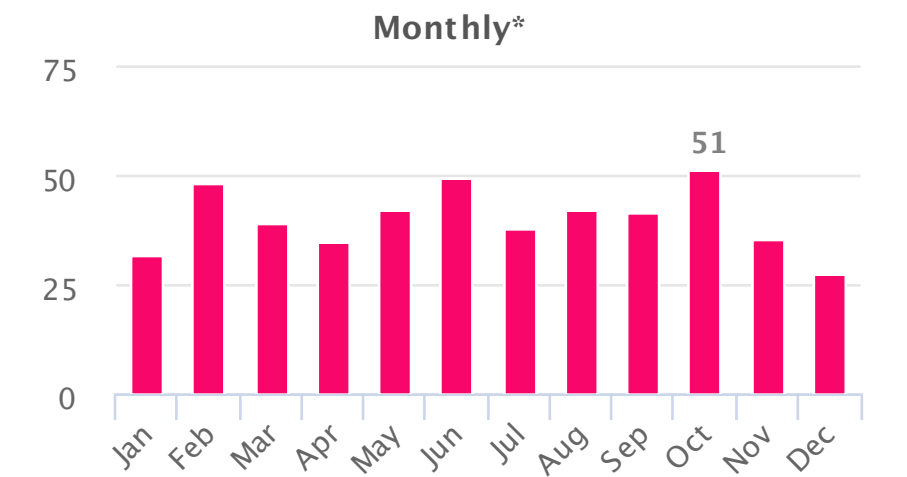

TRAILS Drayton N

Site report: from 2017-01-01 to 2019-01-01

Made by: nbarrett@active-living.org on 2018-04-02

Made with: TRAFx DataNet (www.trafx.net)

* Weekly and Daily are calculated from Average Daily Traffic (ADT); Monthly and Yearly show ADT values.