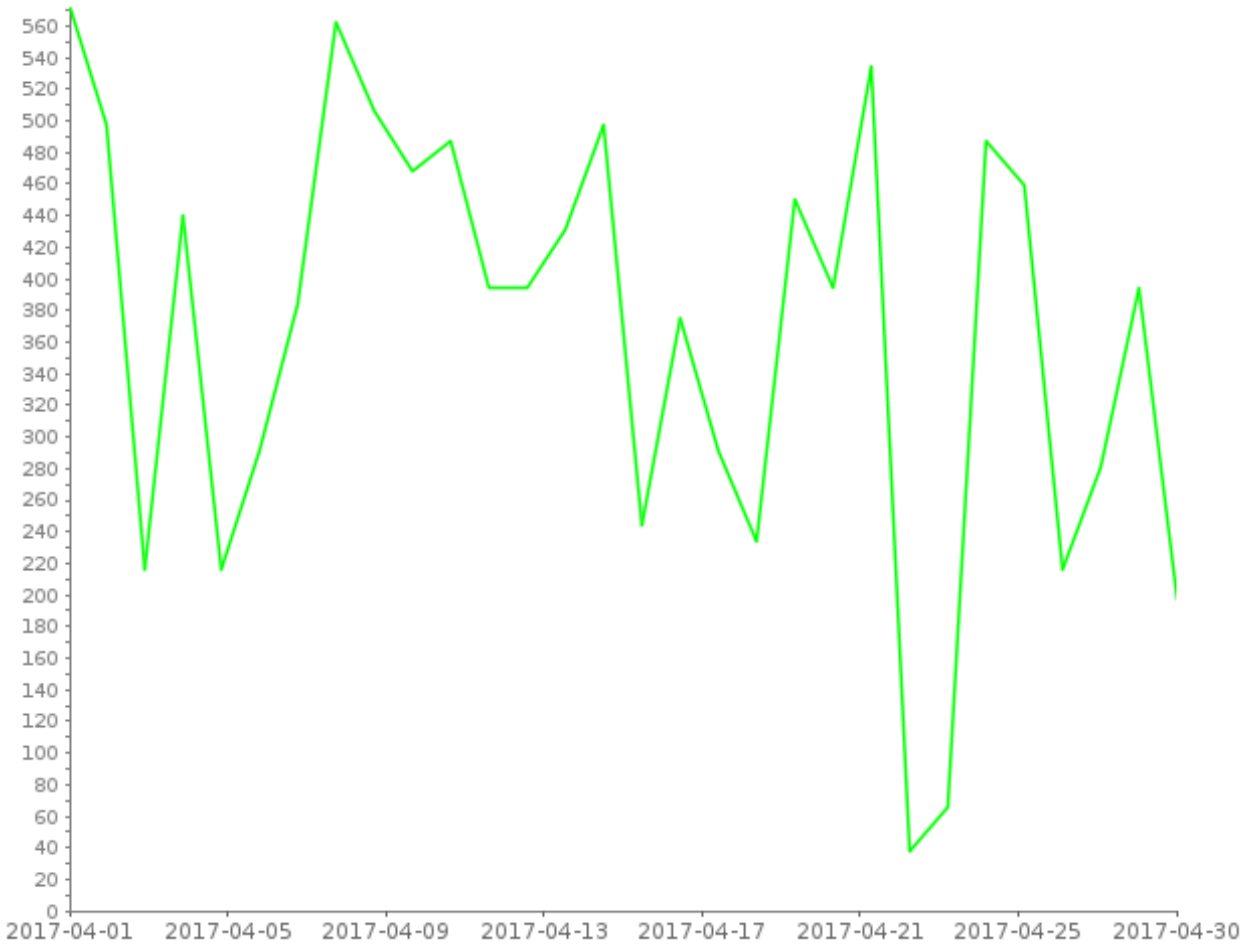

Daily totals report

Covering 30 days from 2017-04-01 to 2017-04-30

Report generated on 2017-05-03 by nbarrett@active-living.org

www.trafx.net

| Site Name | Average | Min | Max |
|------------------|---------|------|-------|
| MBF Rail Trail N | 372.2 | 43.0 | 572.0 |

A = adjustment applied, D = divide by 2 applied, F = filtering applied