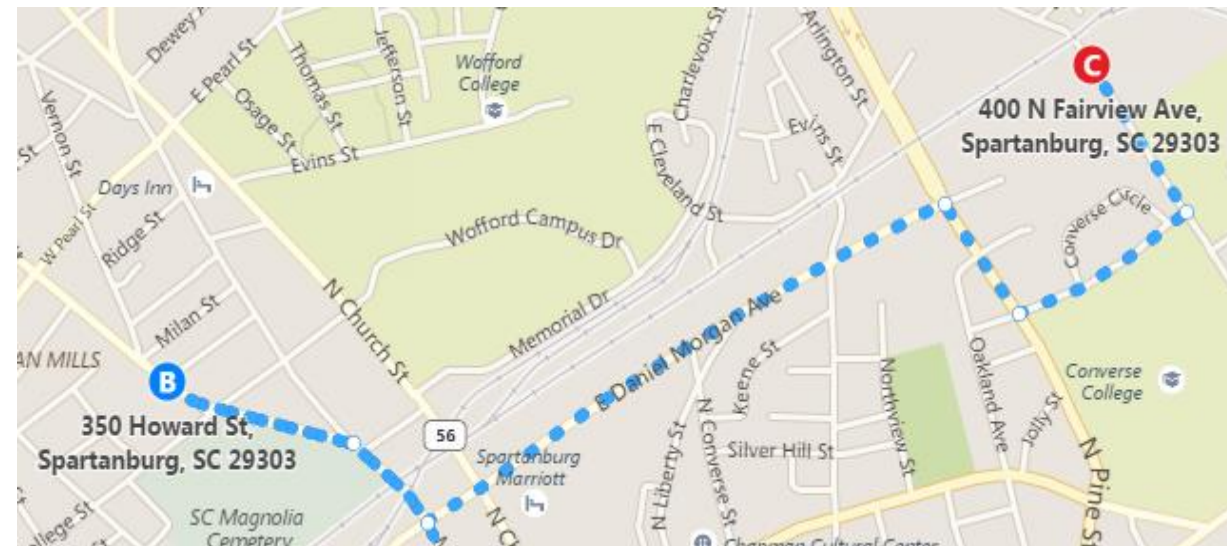

C. 400 N Fairview Ave