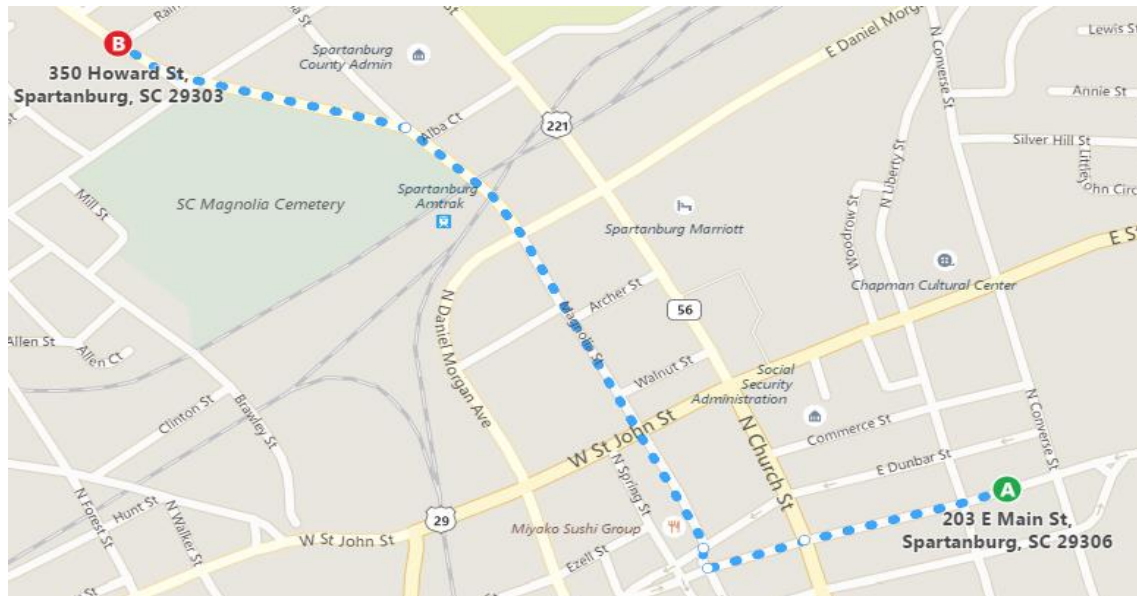

“Mobile Suspension” @ Downtown Denny’s Plaza to “Glow” @ VCOM

(1 mile)

A. 203 E Main St

1. Depart E Main St toward N Liberty St (road name changes to W Main St)
2. Turn right onto Wall St (road name changes to Magnolia St)
3. Bear left onto Howard St

B. 350 Howard St