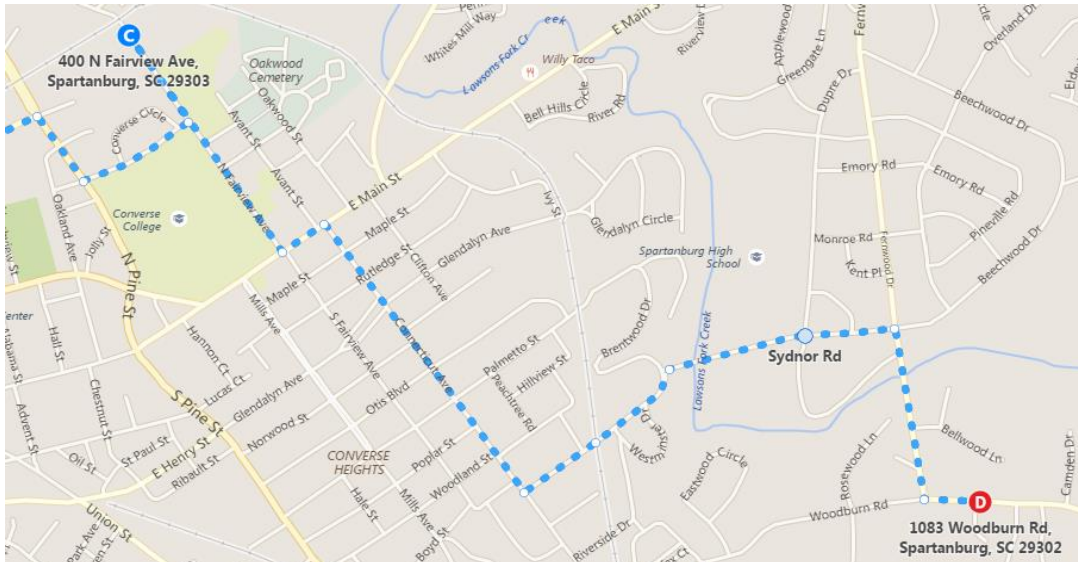

“Glow” @ Beaumont Village Smoke Stack to “River Poetry” @ Cottonwood Trail

(2.7 miles)

C. 400 N Fairview Ave

1. Depart N Fairview Ave toward Drayton Ave
2. Turn left onto E Main St
3. Turn right onto Connecticut Ave
4. Turn left onto Hollywood St
  (road name changes to Brentwood Dr)
5. Turn right onto Sydnor Rd
6. Turn right onto Fernwood Dr
7. Turn left onto Woodburn Rd

D. 1083 Woodburn Rd