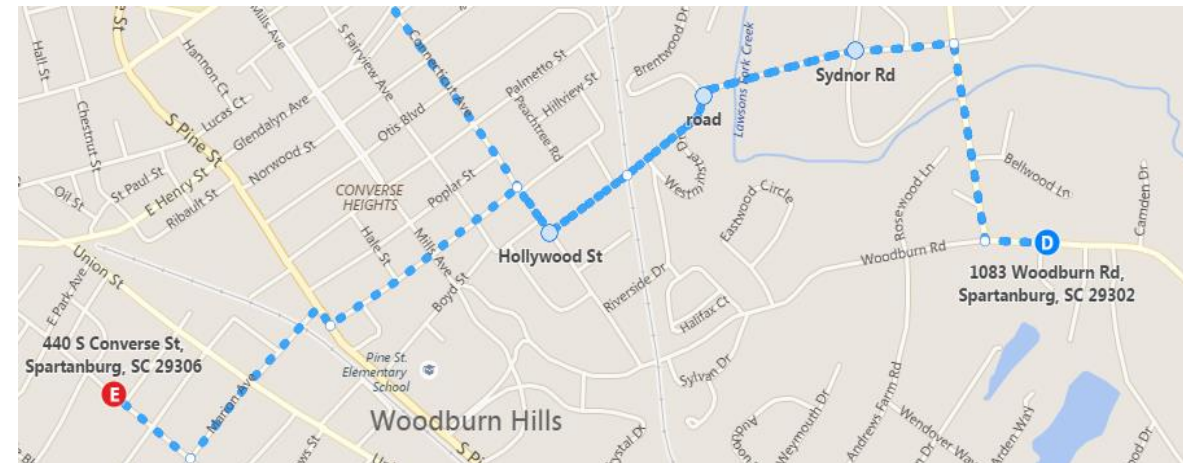

E. 440 S Converse St