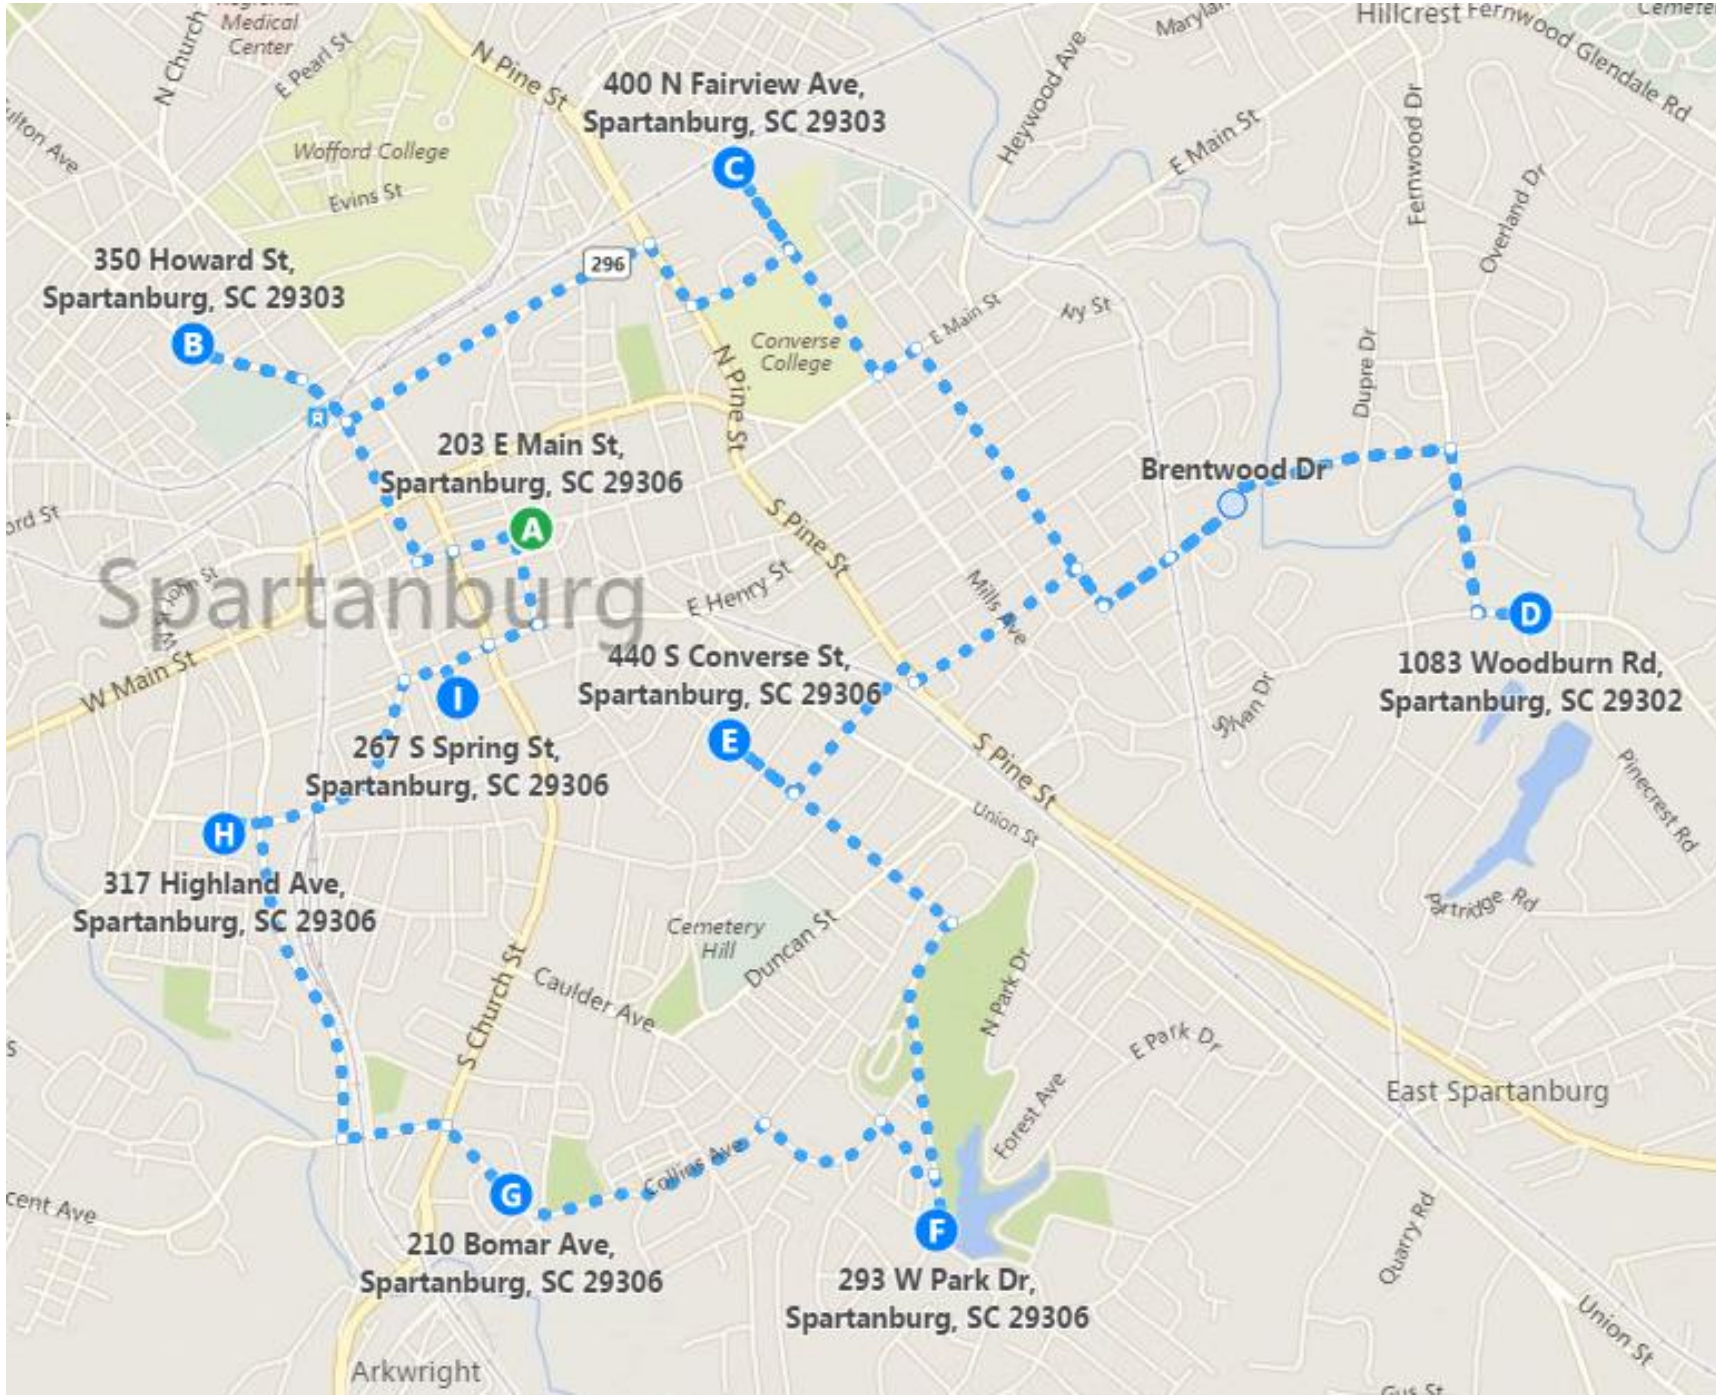

# Seeing Spartanburg in a New Light

Walking directions for entire route

- A. **“Mobile Suspension”**  
-Downtown Denny’s Plaza
- B. **“Glow”**  
-VCOM
- C. **“Glow”**  
-Beaumont Village Smoke Stack
- D. **“River Poetry”**  
-Cottonwood Trail
- E. **“Under One Roof”**  
-South Converse
- F. **“Island of Lights”**  
-Maxwell Hills at Duncan Park Lake
- G. **“Benchmark Spartanburg”**  
-Forest Park CC Woodson Center
- H. **“Video Village”**  
-Highland Neighborhood
- I. **“Spartanburg Swing”**  
-Hampton Heights

# “Mobile Suspension” @ Downtown Denny’s Plaza to “Glow” @ VCOM

(1 mile)

## A. 203 E Main St

1. Depart E Main St toward N Liberty St (road name changes to W Main St)
2. Turn right onto Wall St (road name changes to Magnolia St)
3. Bear left onto Howard St

## B. 350 Howard St

1. Depart Howard Street toward College St
2. Bear right onto Magnolia St
3. Turn left onto E Daniel Morgan Ave
4. Turn right onto N Pine St
5. Turn left onto Drayton Ave
6. Turn left onto N Fairview Ave