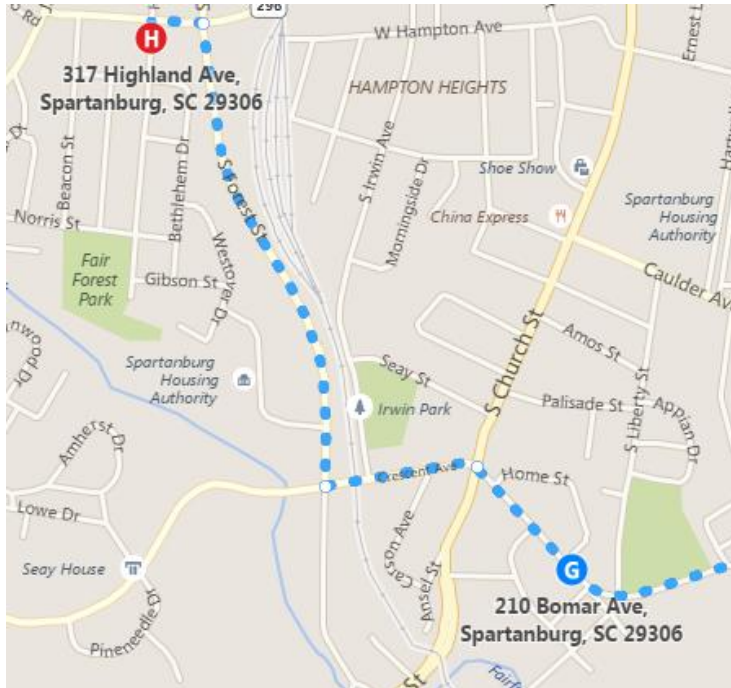

“Benchmark Spartanburg” @ Forest Park CC Woodson Center to “Video Village” @ Highland Neighborhood

(1.3 miles)

G. 210 Bomar Ave

1. Depart Bomar Ave toward Sunny St
  (road name changes to Crescent Ave)
2. Turn right onto S Forest St
3. Turn left onto W Daniel Morgan Ave
4. Turn Left onto Highland Ave

H. 317 Highland Ave