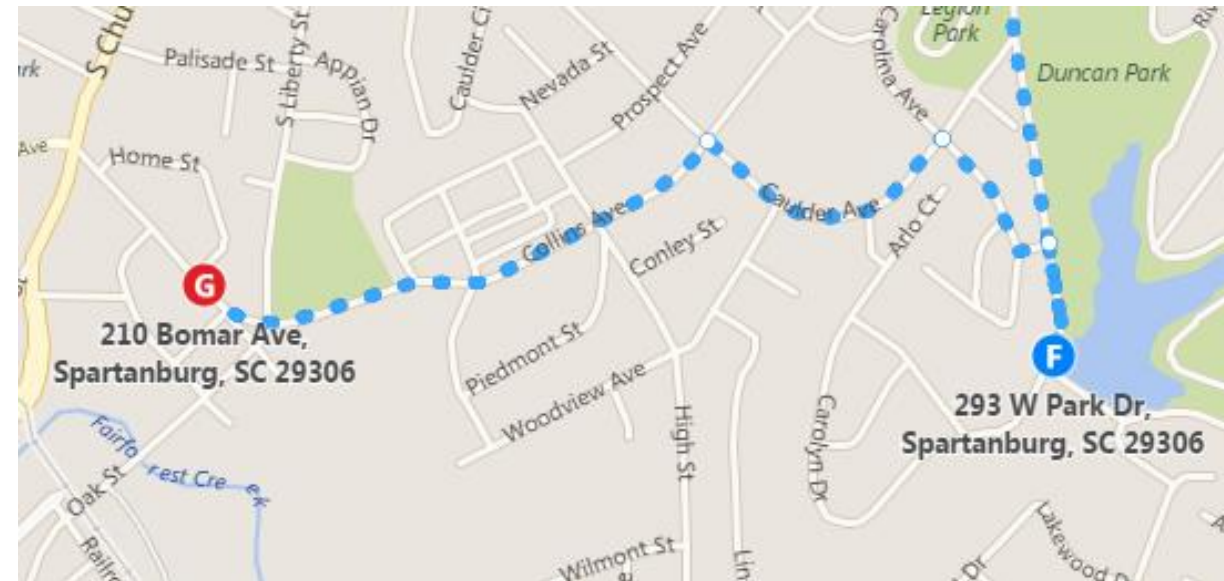

G. 210 Bomar Ave