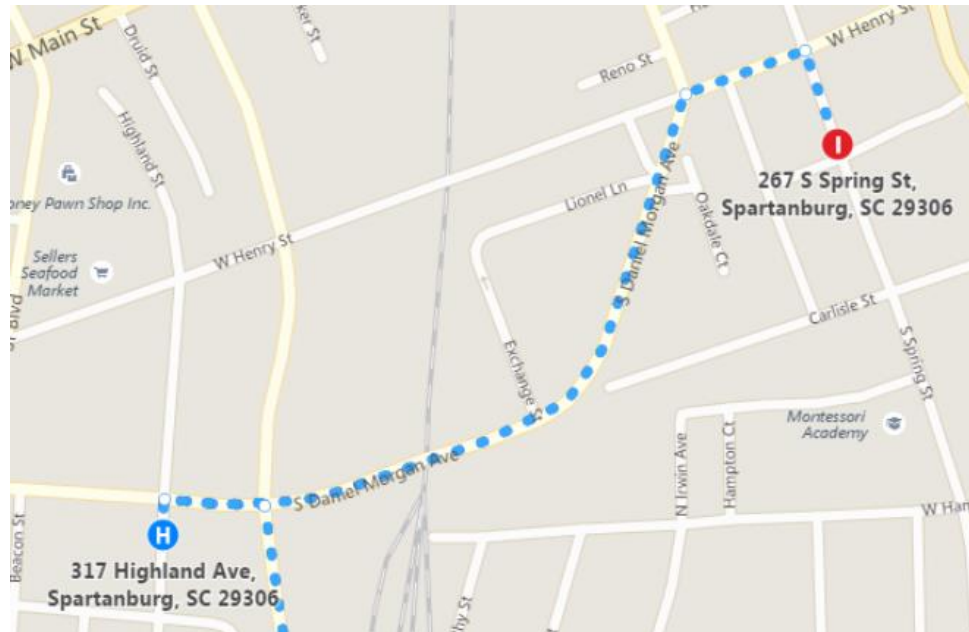

“Spartanburg Swing” @ Hampton Heights back to “Mobile Suspension” @ Downtown Denny’s Plaza

(0.5 miles)

I. 267 S Spring St

1. Depart S Spring St toward W Henry St
2. Turn right onto W Henry St
  (road name changes to E Henry St)
3. Turn left onto S Liberty St
4. Turn right onto E Main St

A. 203 E Main St