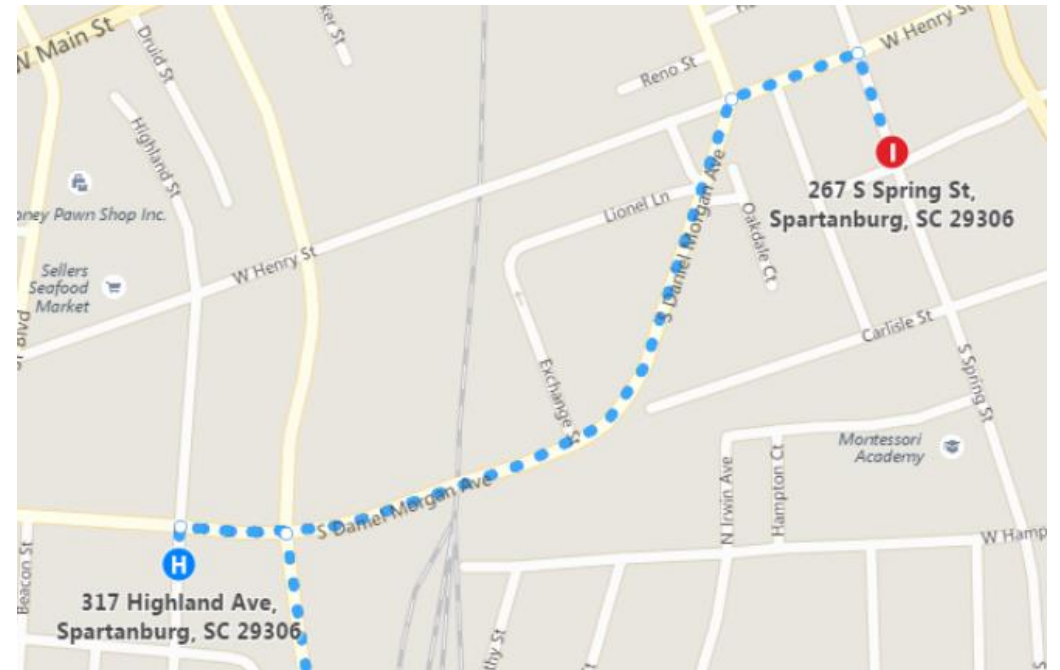

I. 267 S Spring St