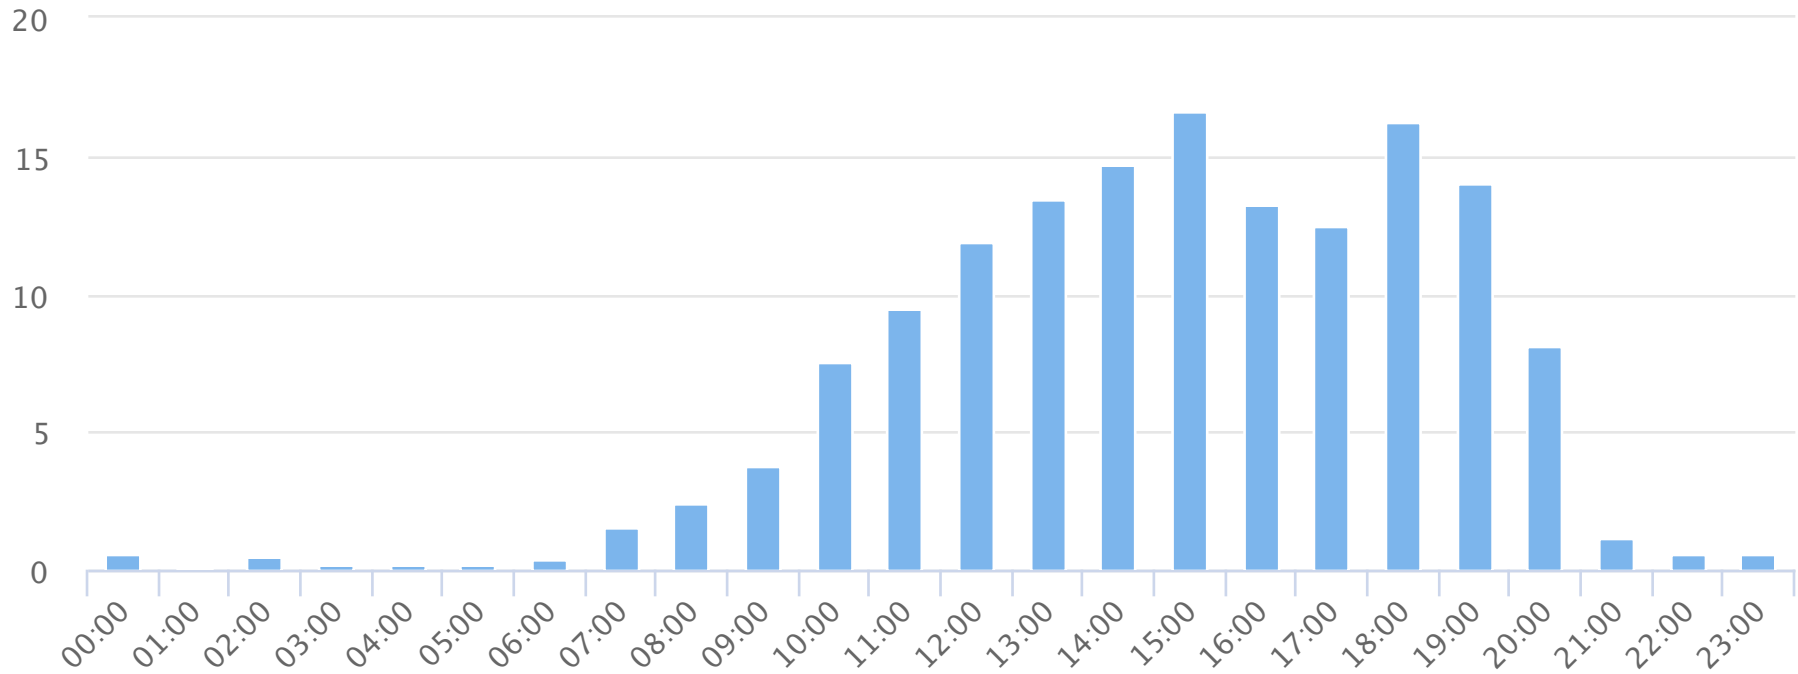

Hours of the day

2018-05-01 to 2018-06-01

Hourly averages

Site Name	Average	Median	STDV	Min	Max
TRAILS Glendale Shoals	6.2	3.1	6.1	0.1	16.7