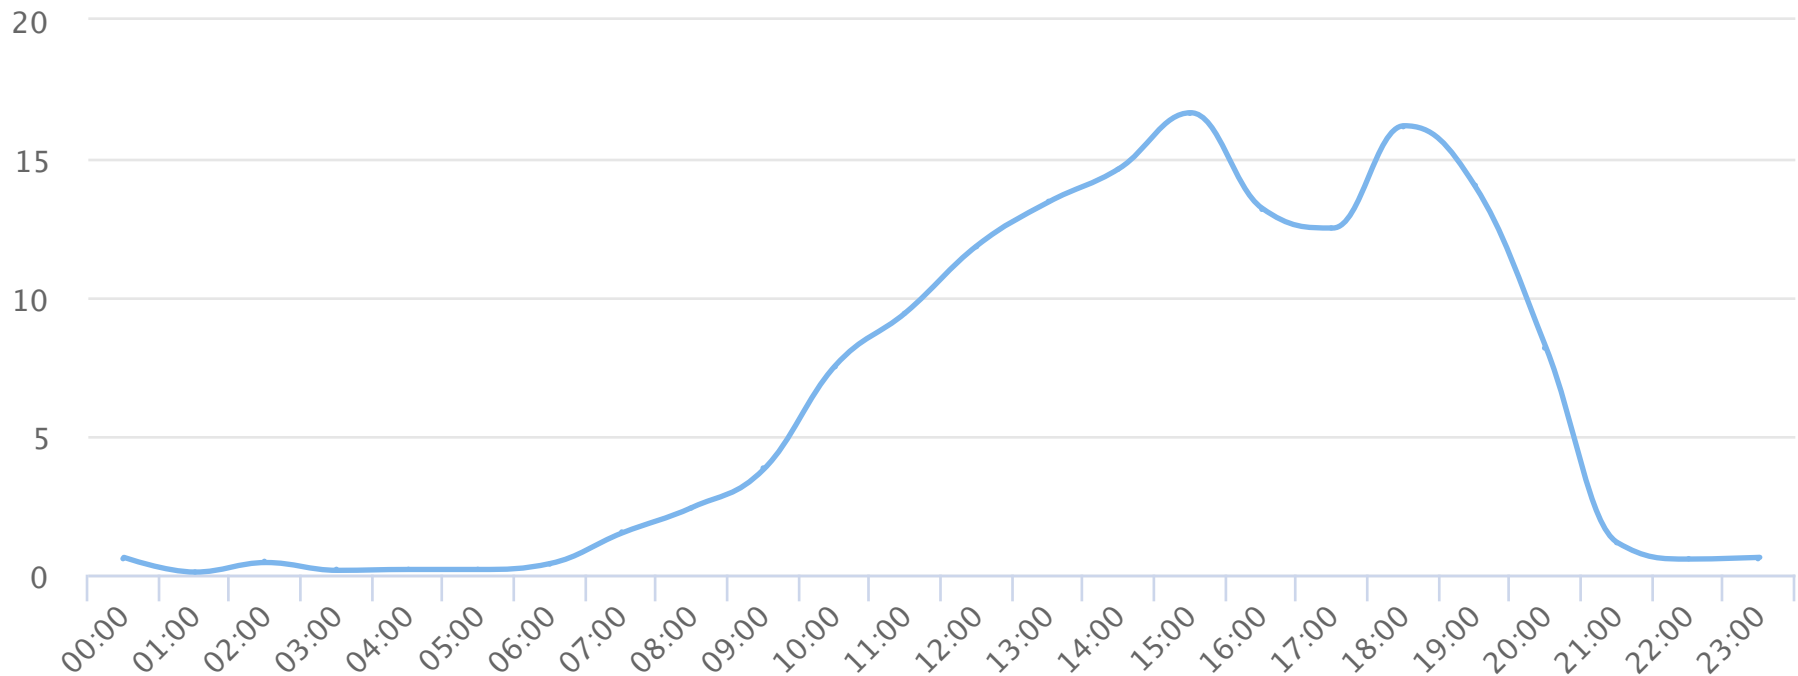

Hours of the day

2018-05-01 to 2018-06-01

Hourly averages

Site Name	Average	Median	STDV	Min	Max
TRAILS Glendale Shoals	6.2	3.1	6.1	0.1	16.7