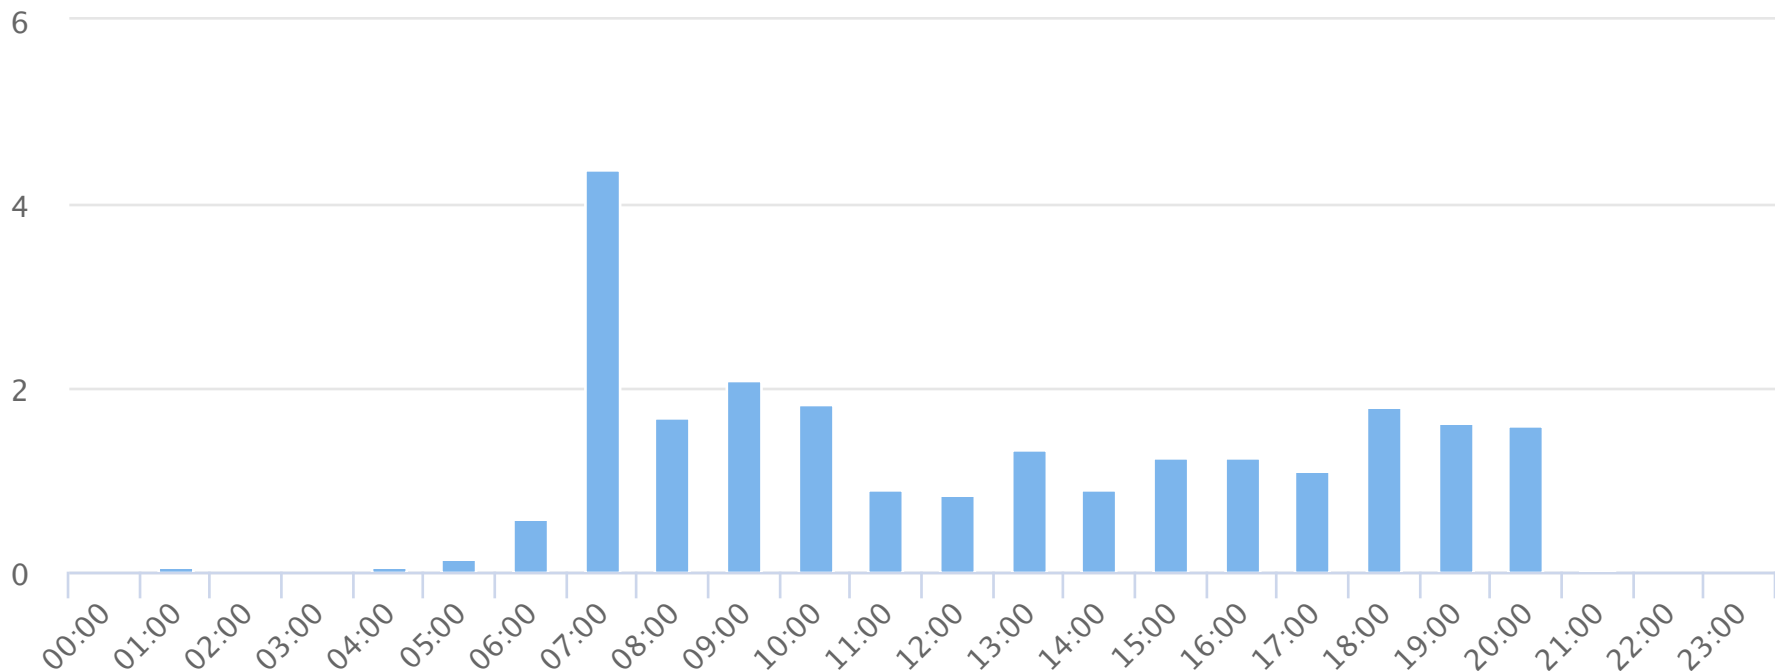

Hours of the day

2018-07-01 to 2018-07-30

Hourly averages

Site Name	Average	Median	STDV	Min	Max
TRAILS Duncan Park Walk	1.2	1.2	1.0	0.0	4.4