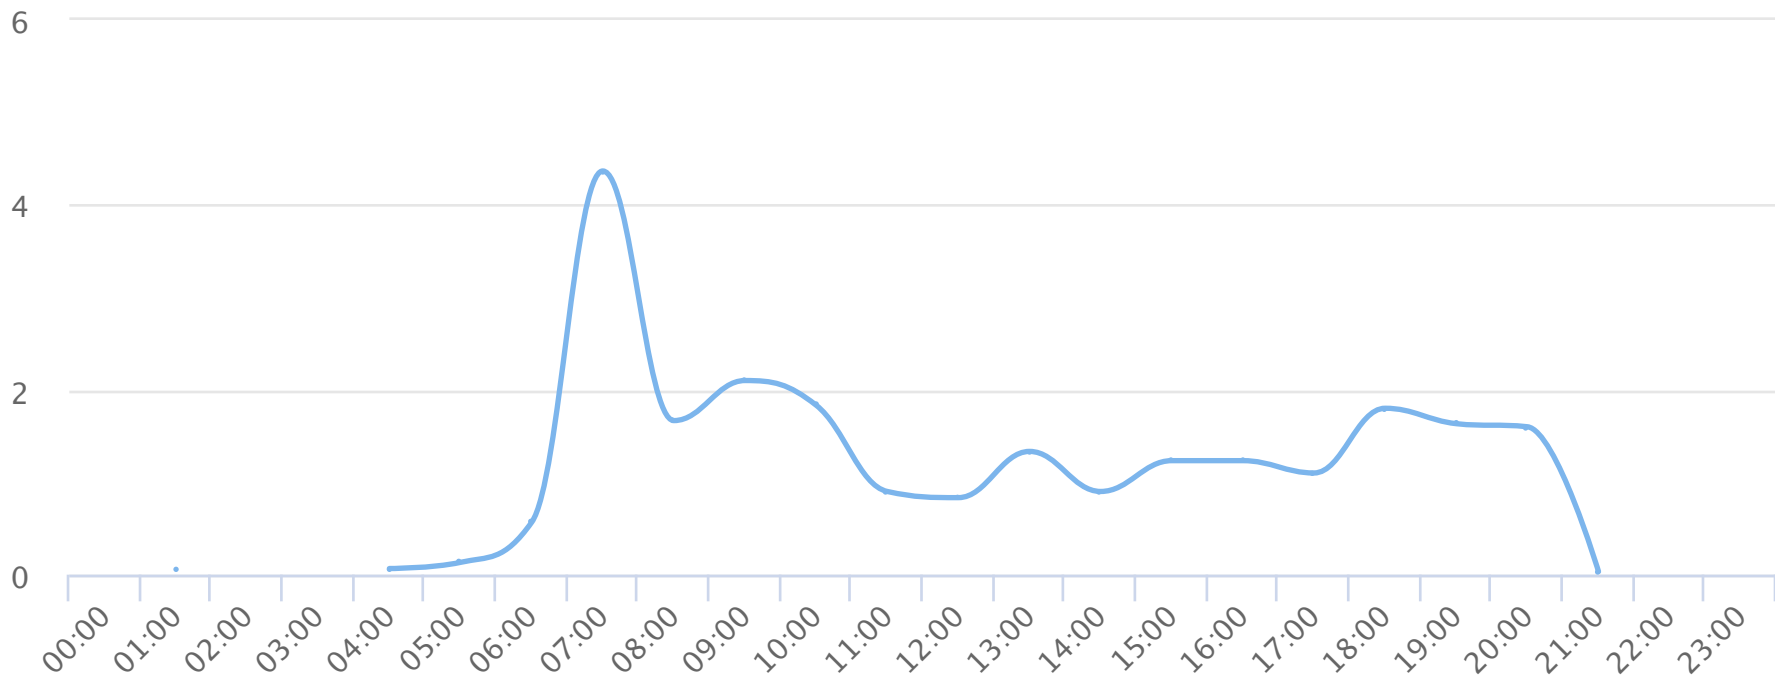

Hours of the day

2018-07-01 to 2018-07-30

Hourly averages

Site Name	Average	Median	STDV	Min	Max
TRAILS Duncan Park Walk	1.2	1.2	1.0	0.0	4.4