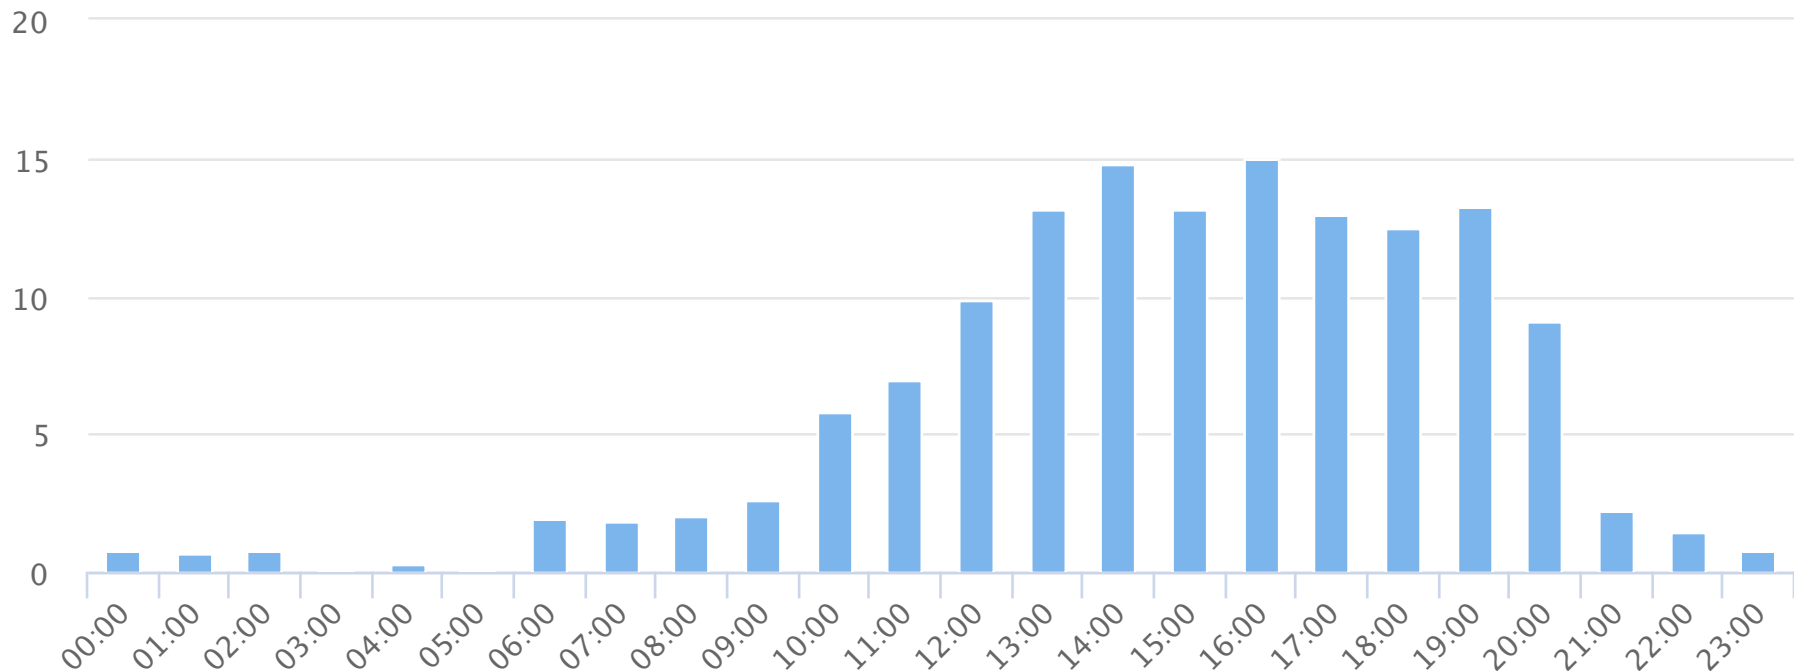

Hours of the day

2018-07-01 to 2018-07-30

Hourly averages

Site Name	Average	Median	STDV	Min	Max
TRAILS Glendale Shoals	5.9	2.4	5.5	0.1	15.0