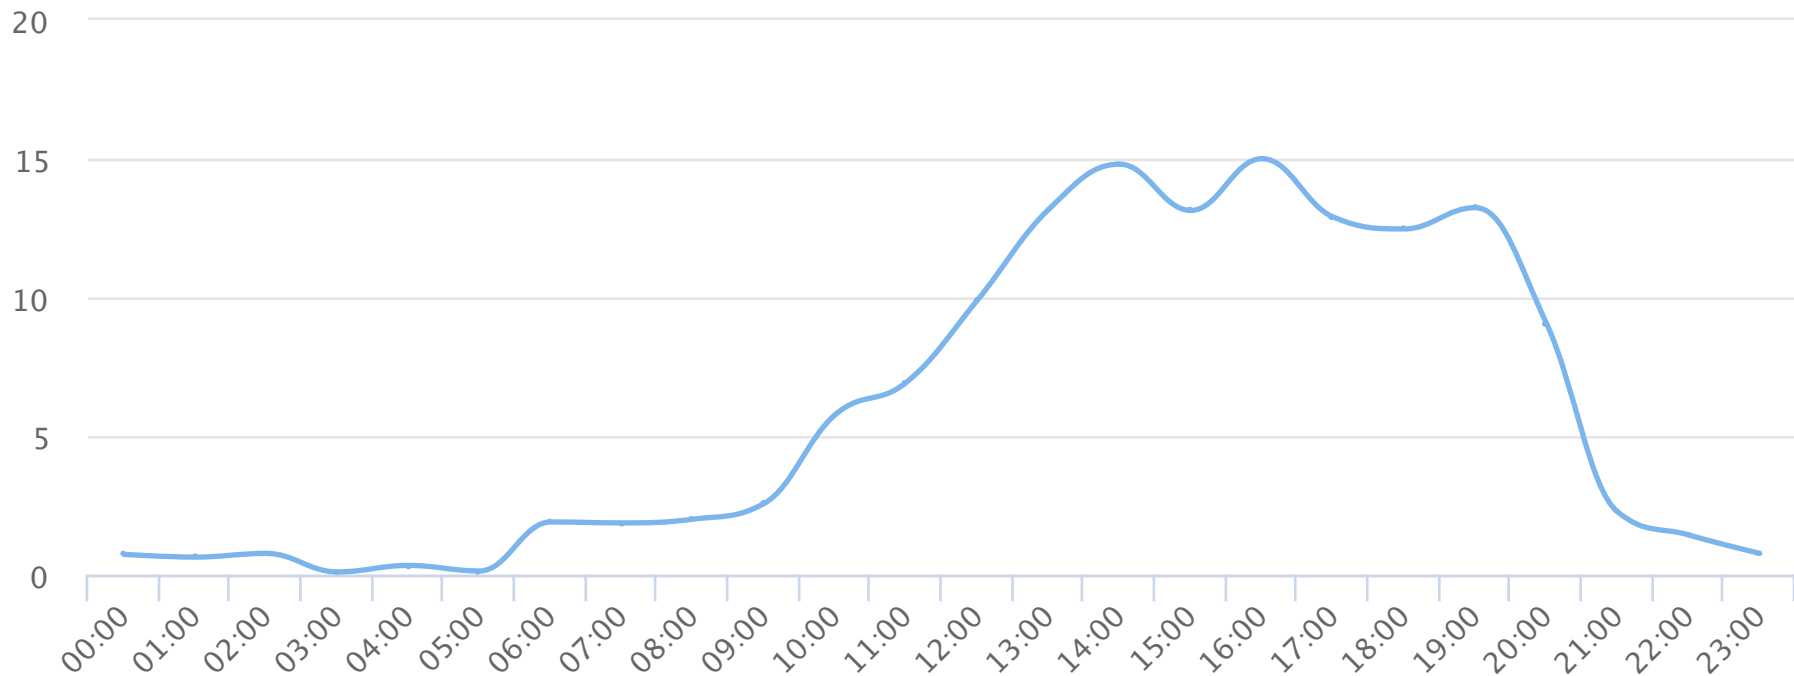

Hours of the day

2018-07-01 to 2018-07-30

Hourly averages

Site Name	Average	Median	STDV	Min	Max
TRAILS Glendale Shoals	5.9	2.4	5.5	0.1	15.0