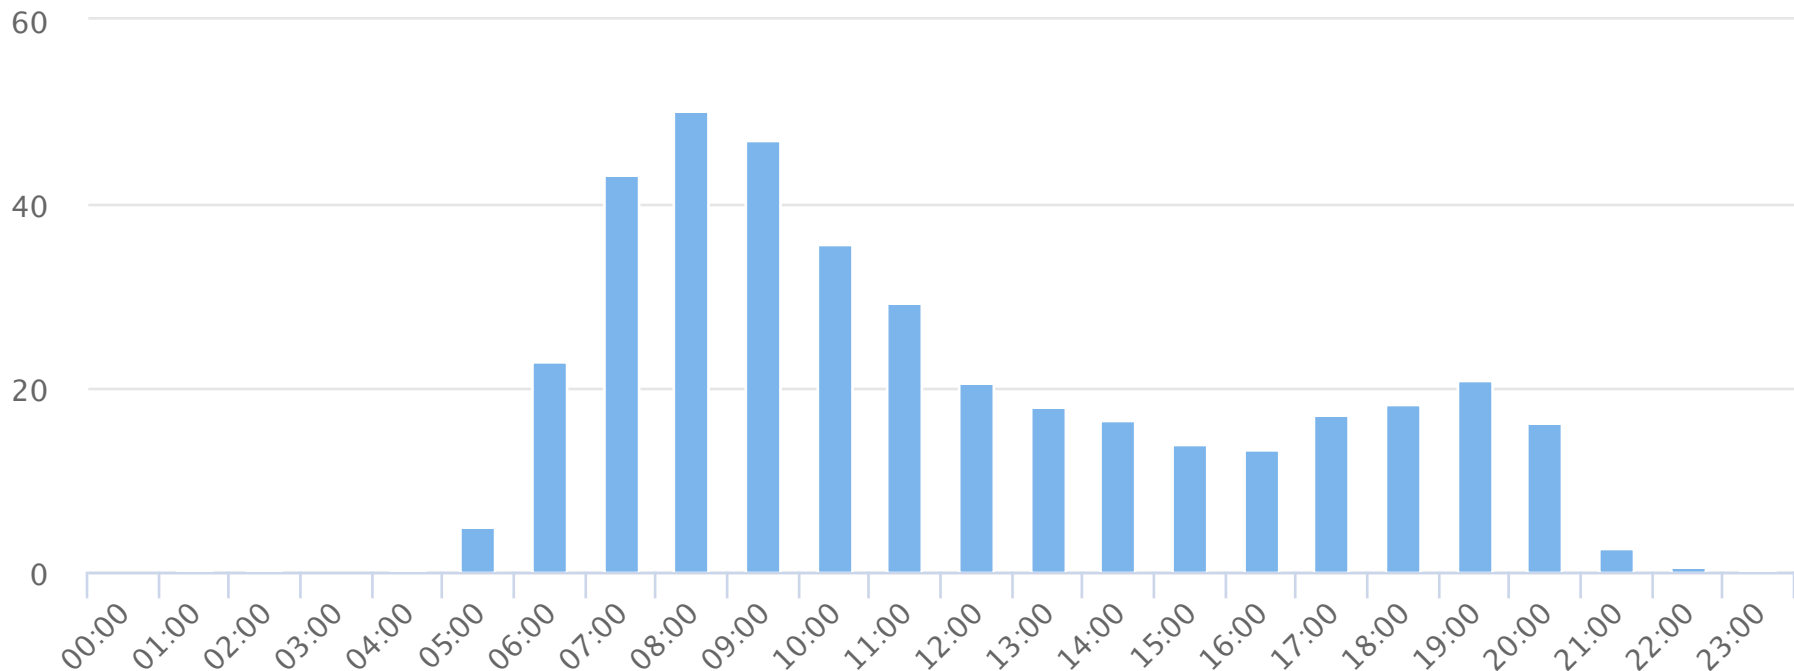

# Hours of the day

2018-07-01 to 2018-07-30

Hourly averages

Site Name	Average	Median	STDV	Min	Max
TRAILS MBF Rail Trail N	17.1	16.5	15.2	0.1	50.1