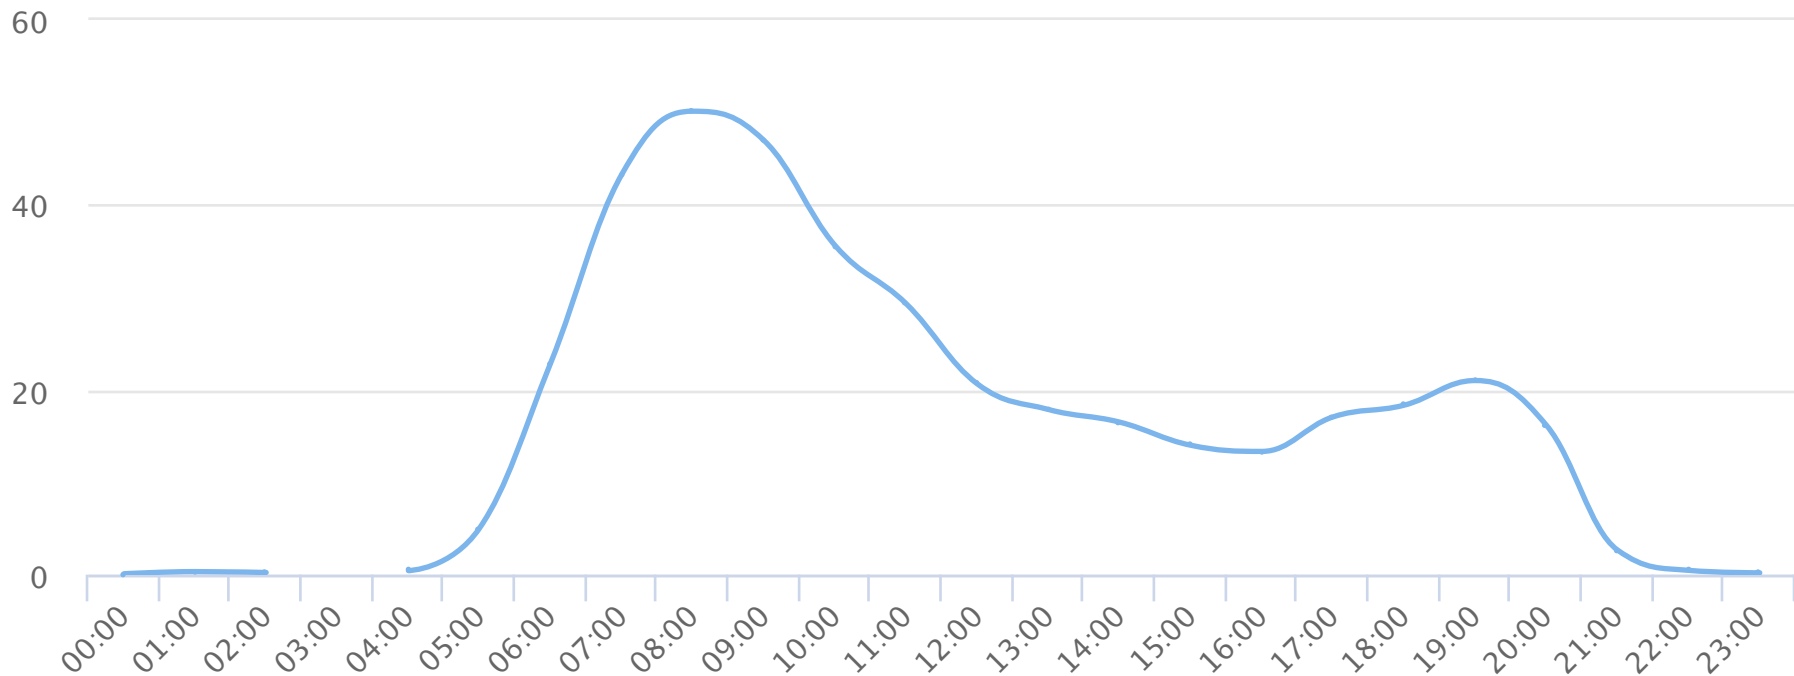

# Hours of the day

2018-07-01 to 2018-07-30

Hourly averages

Site Name	Average	Median	STDV	Min	Max
TRAILS MBF Rail Trail N	17.1	16.5	15.2	0.1	50.1