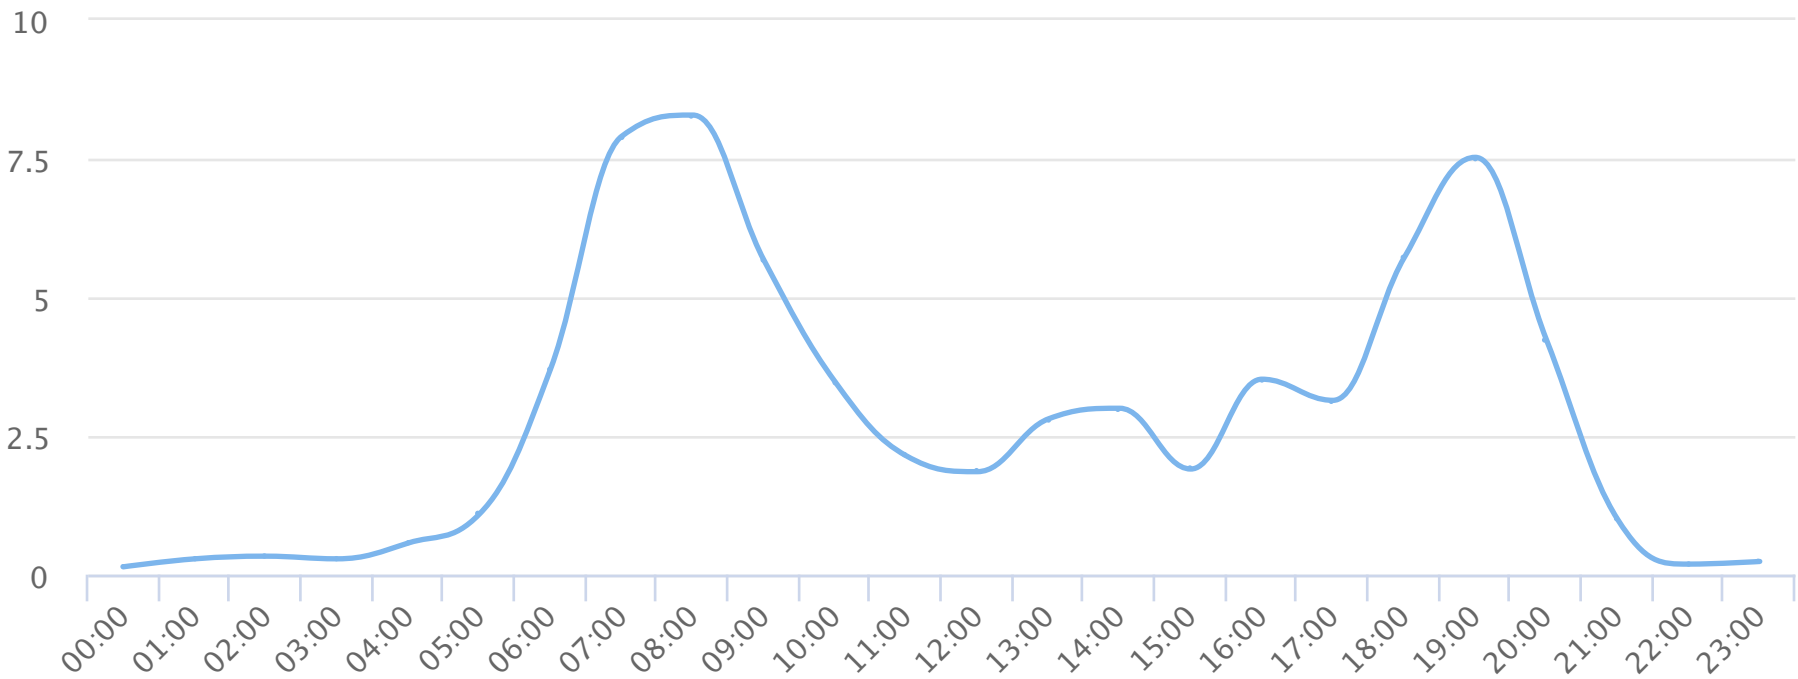

# Hours of the day

2018-06-30 to 2018-07-30

Hourly averages

**Site Name**

TRAILS Wadsworth Trail

**Average**

2.9

**Median**

2.5

**STDV**

2.5

**Min**

0.1

**Max**

8.3