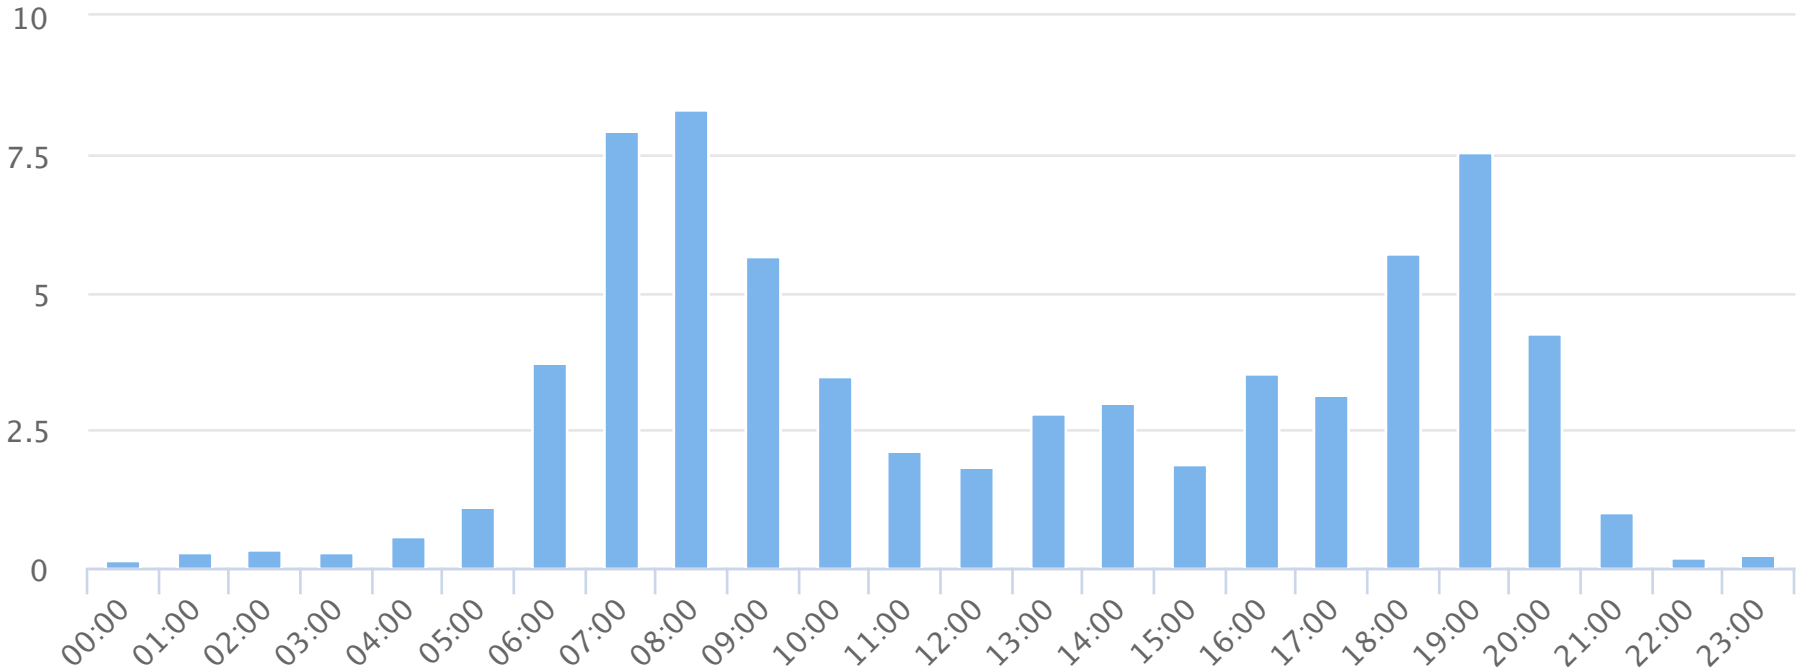

# Hours of the day

2018-06-30 to 2018-07-30

Hourly averages

**Site Name**

TRAILS Wadsworth Trail

**Average**

2.9

**Median**

2.5

**STDV**

2.5

**Min**

0.1

**Max**

8.3