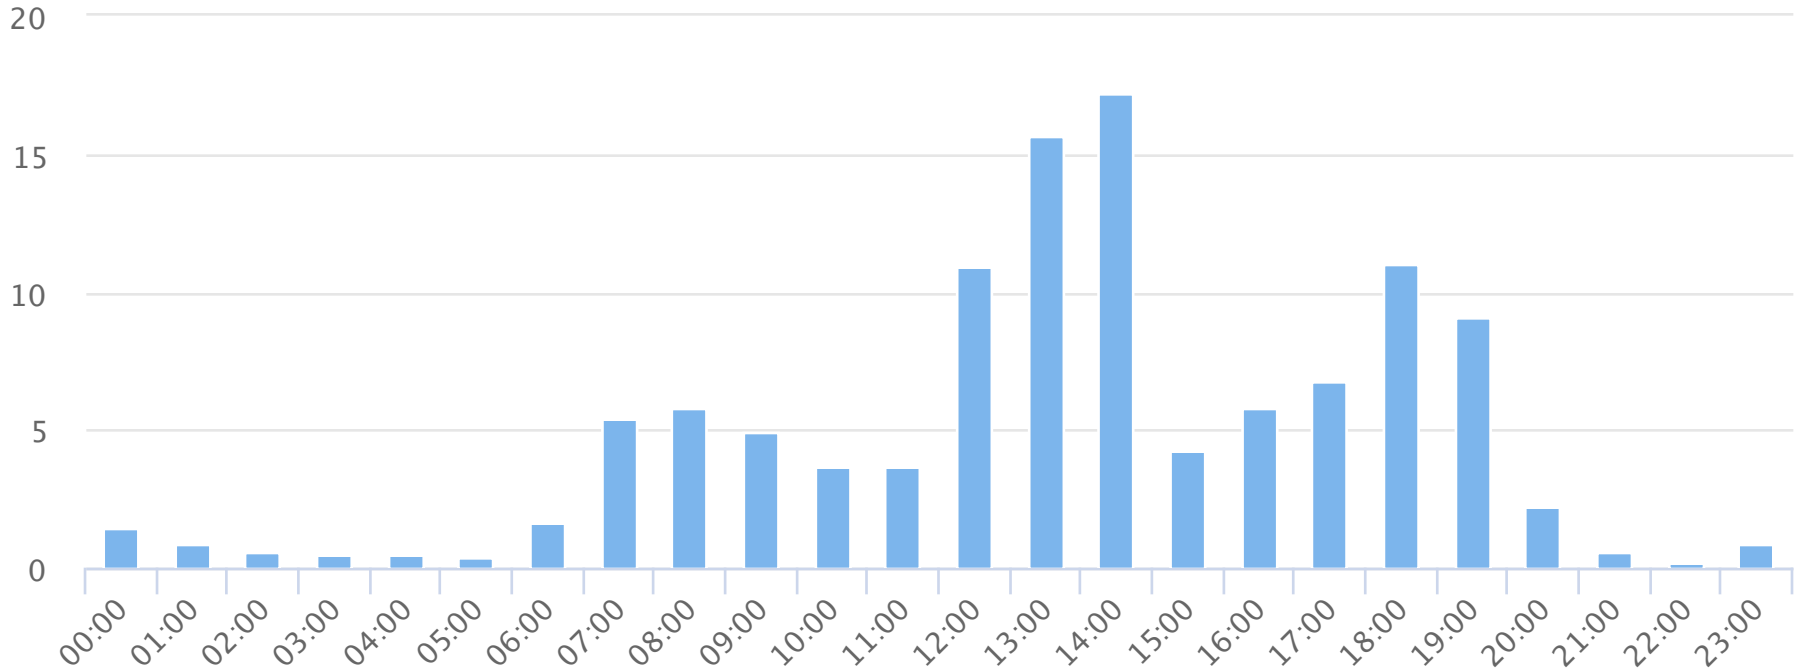

Hours of the day

2018-07-01 to 2018-07-31

Hourly averages

Site Name

TRAILS Drayton N

Average

4.7

Median

3.7

STDV

4.8

Min

0.2

Max

17.2