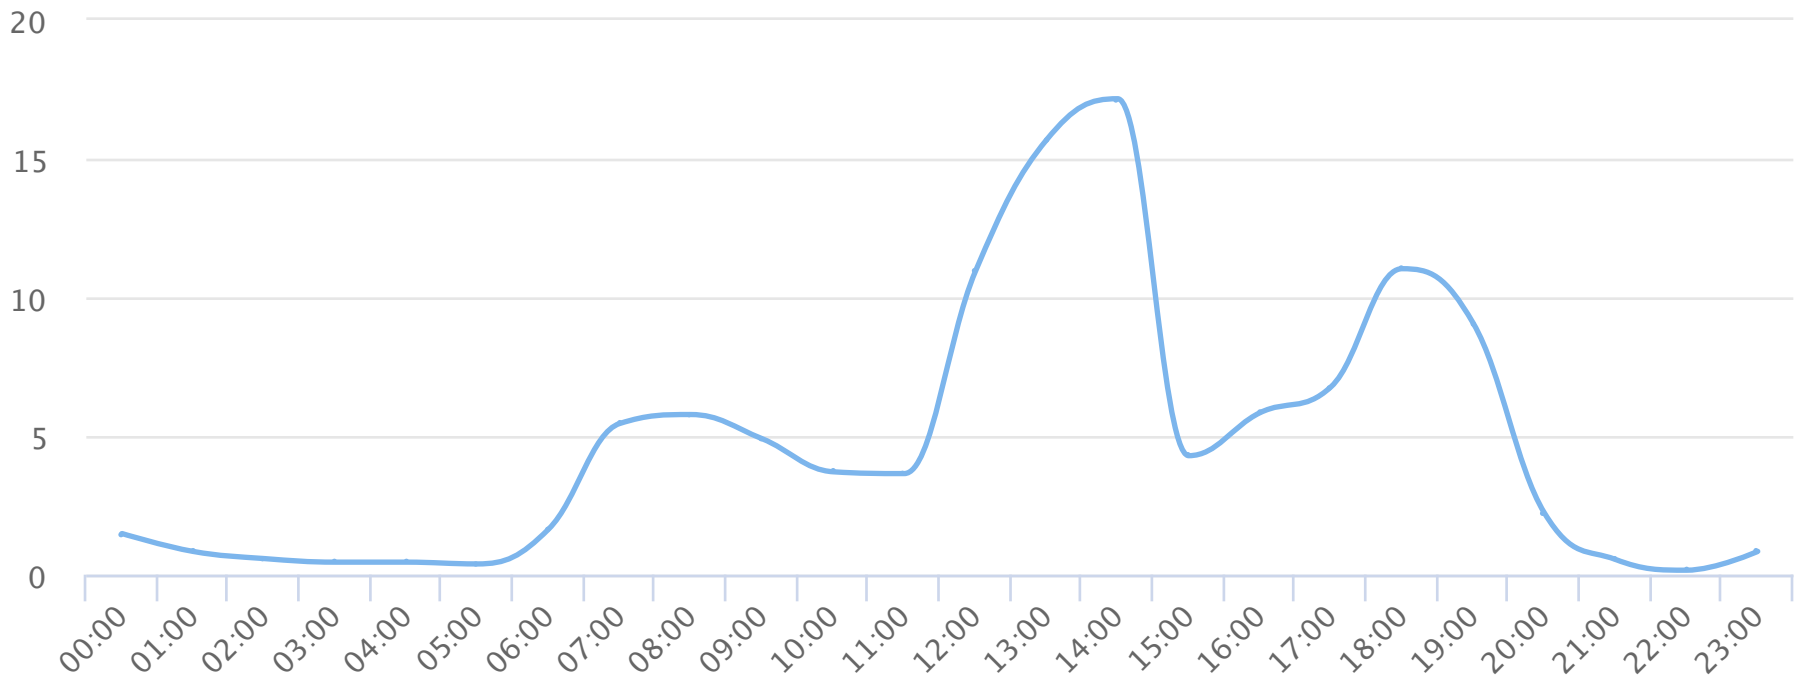

Hours of the day

2018-07-01 to 2018-07-31

Hourly averages

Site Name

TRAILS Drayton N

Average

4.7

Median

3.7

STDV

4.8

Min

0.2

Max

17.2