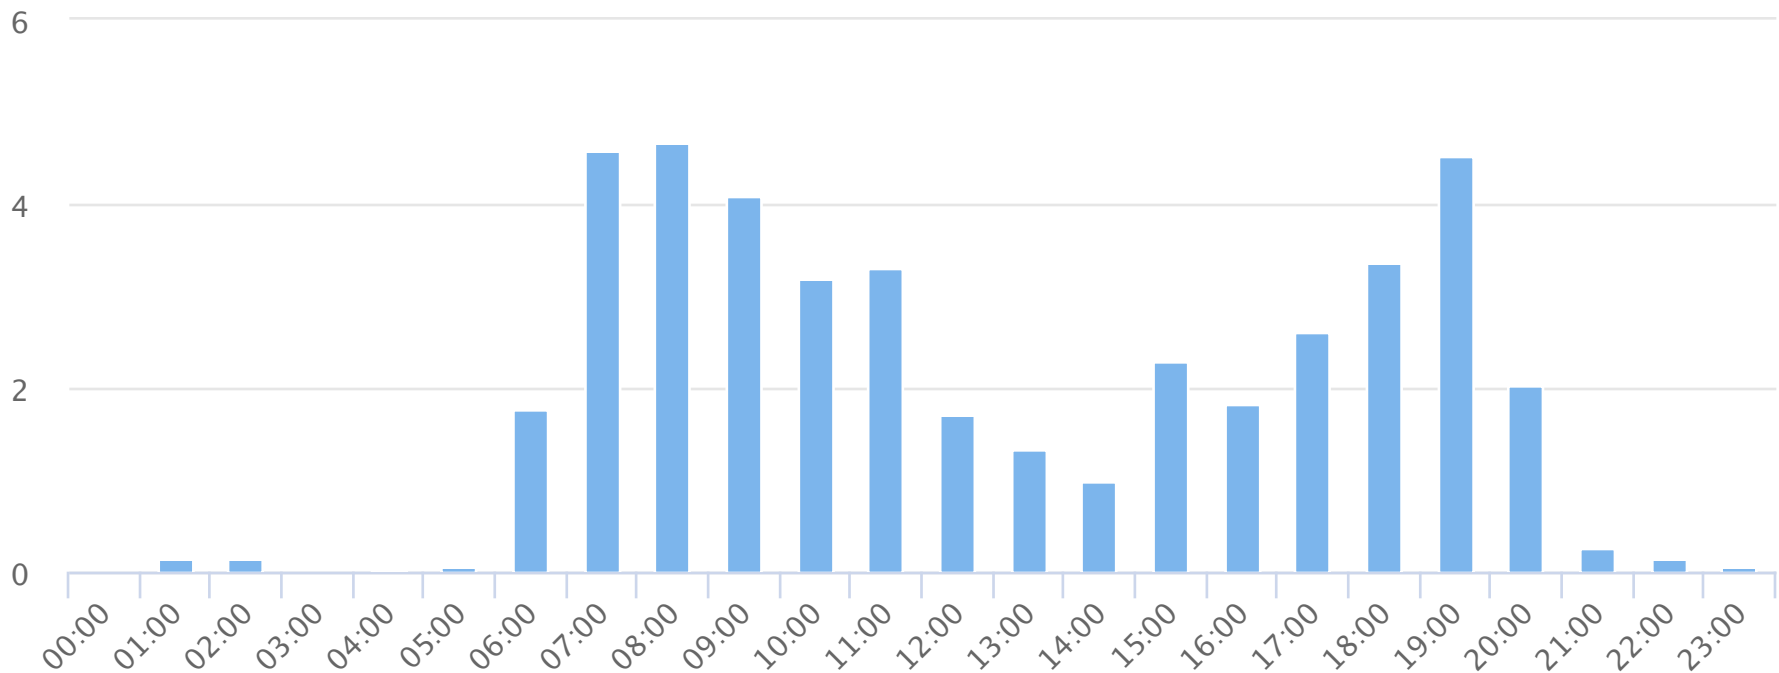

# Hours of the day

2018-06-01 to 2018-06-30

Hourly averages

**Site Name**

TRAILS Drayton N

**Average**

2.0

**Median**

1.8

**STDV**

1.6

**Min**

0.0

**Max**

4.7