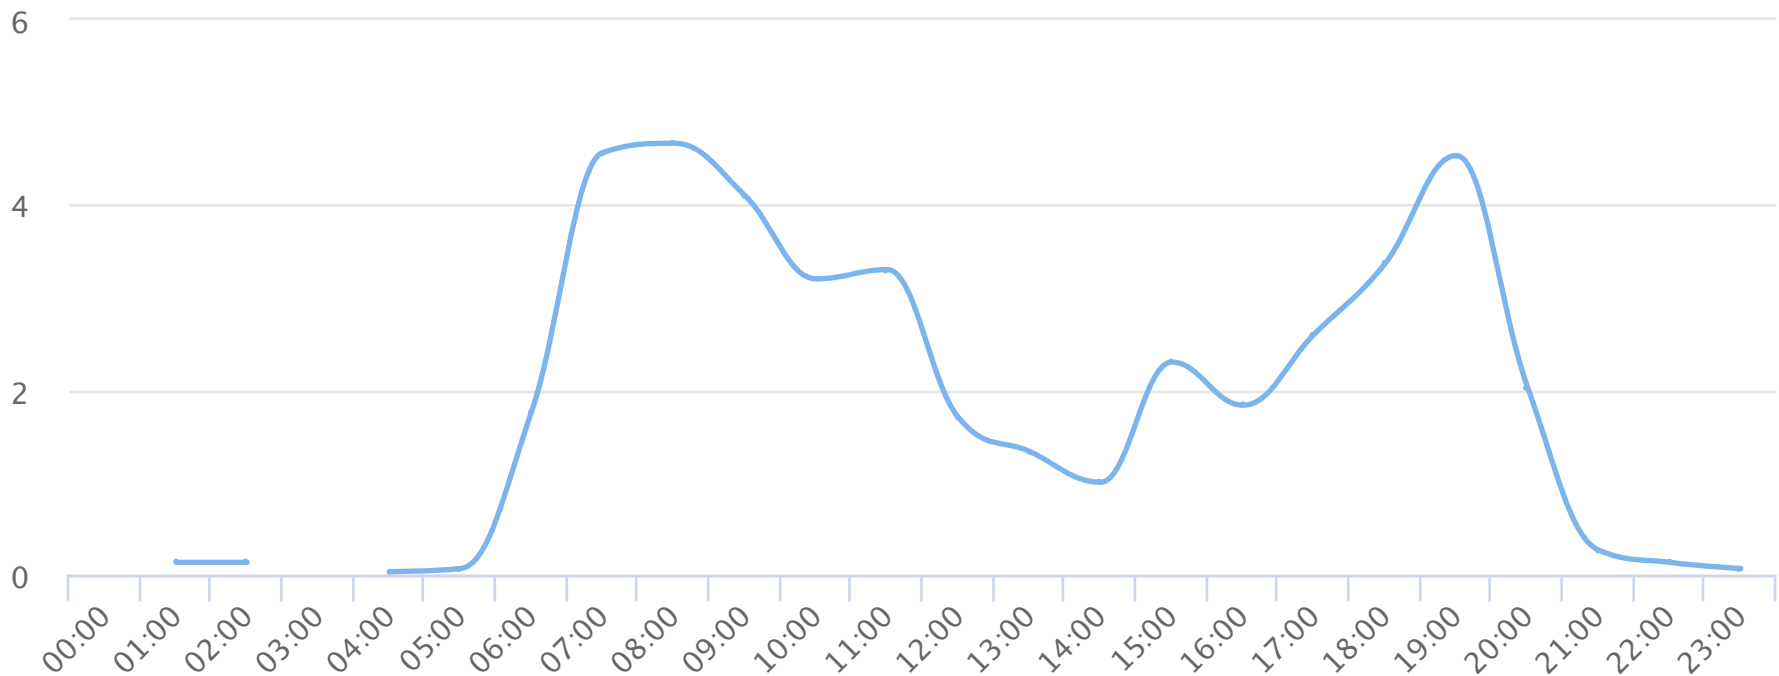

# Hours of the day

2018-06-01 to 2018-06-30

Hourly averages

**Site Name**

TRAILS Drayton N

**Average**

2.0

**Median**

1.8

**STDV**

1.6

**Min**

0.0

**Max**

4.7