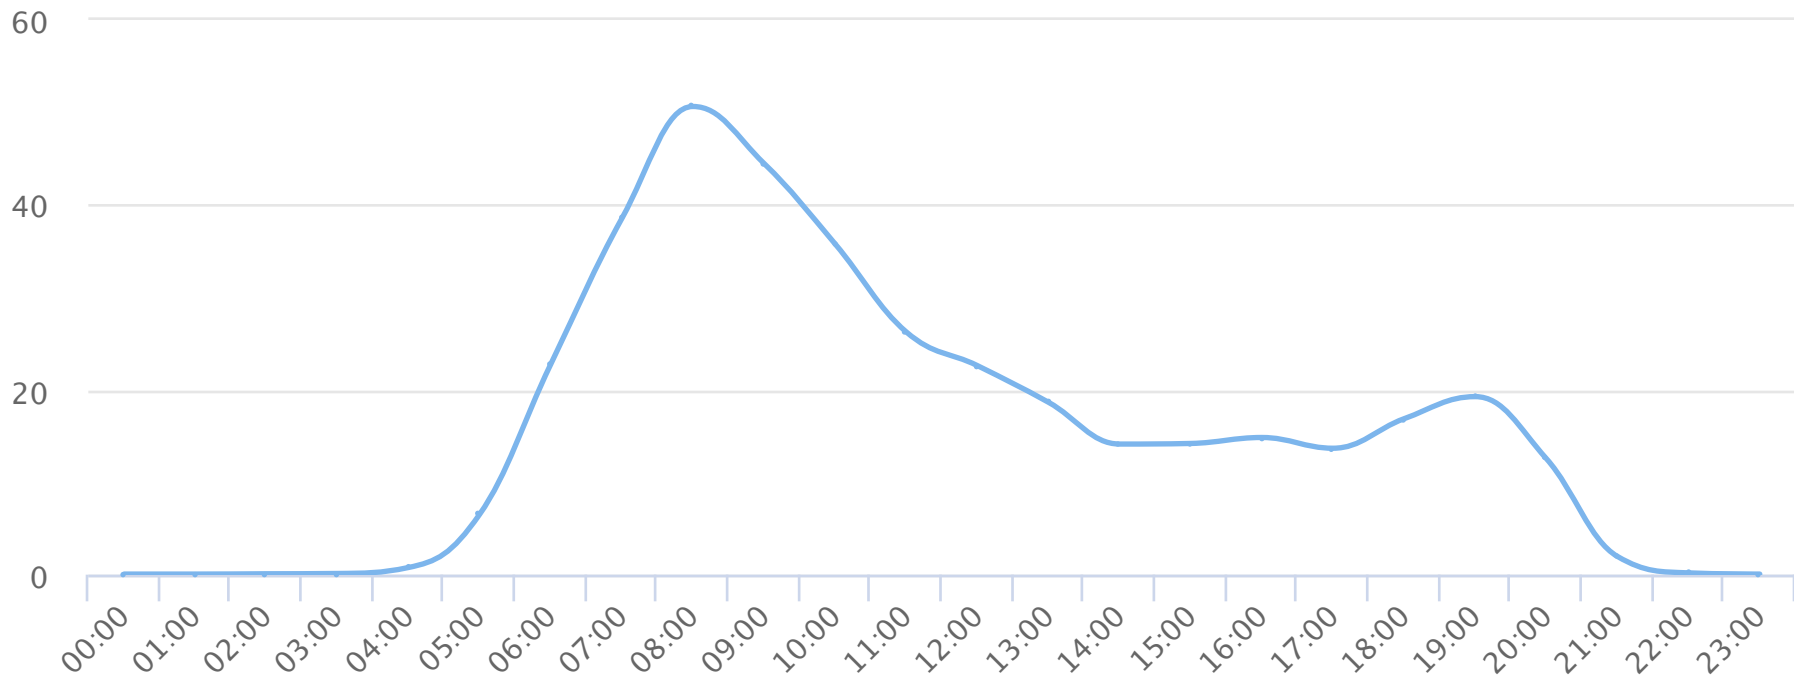

Hours of the day

2018-06-01 to 2018-07-01

Hourly averages

Site Name	Average	Median	STDV	Min	Max
TRAILS MBF Rail Trail N	15.6	14.2	14.7	0.1	50.6