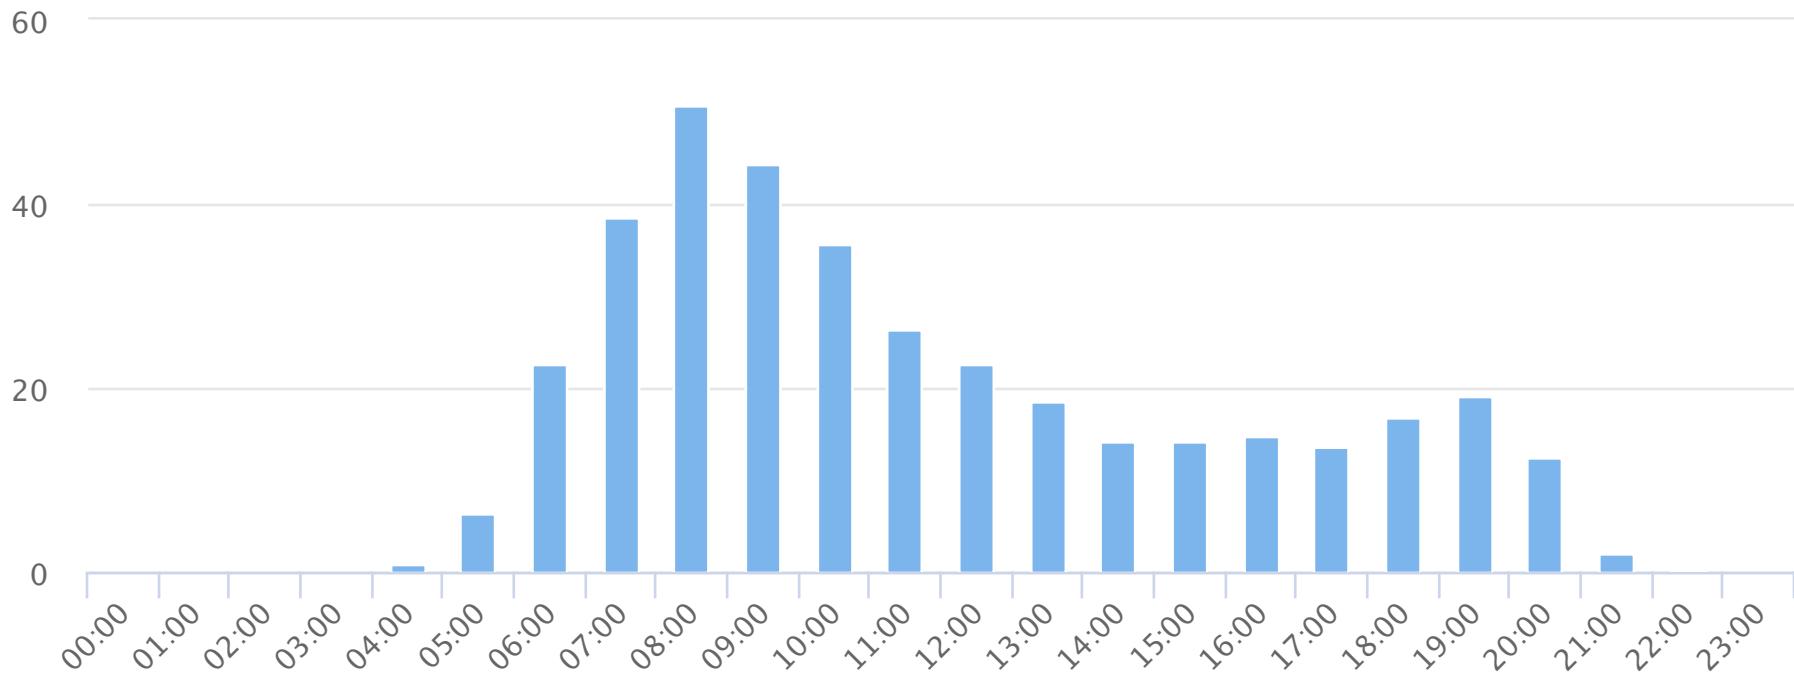

Hours of the day

2018-06-01 to 2018-07-01

Hourly averages

Site Name	Average	Median	STDV	Min	Max
TRAILS MBF Rail Trail N	15.6	14.2	14.7	0.1	50.6