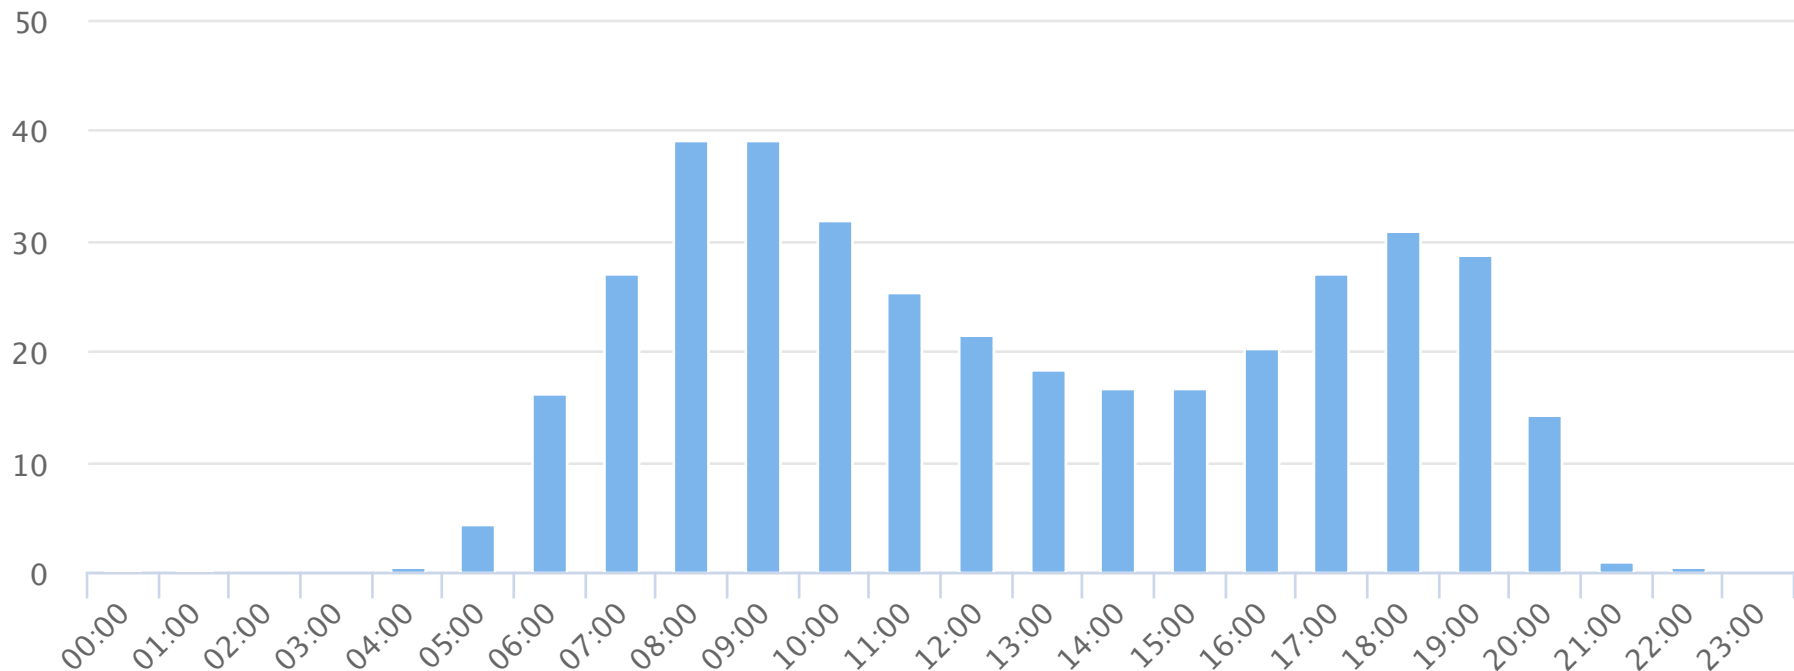

Hours of the day

2018-05-01 to 2018-06-01

Hourly averages

Site Name	Average	Median	STDV	Min	Max
TRAILS MBF Rail Trail N	15.8	16.6	13.3	0.0	39.3