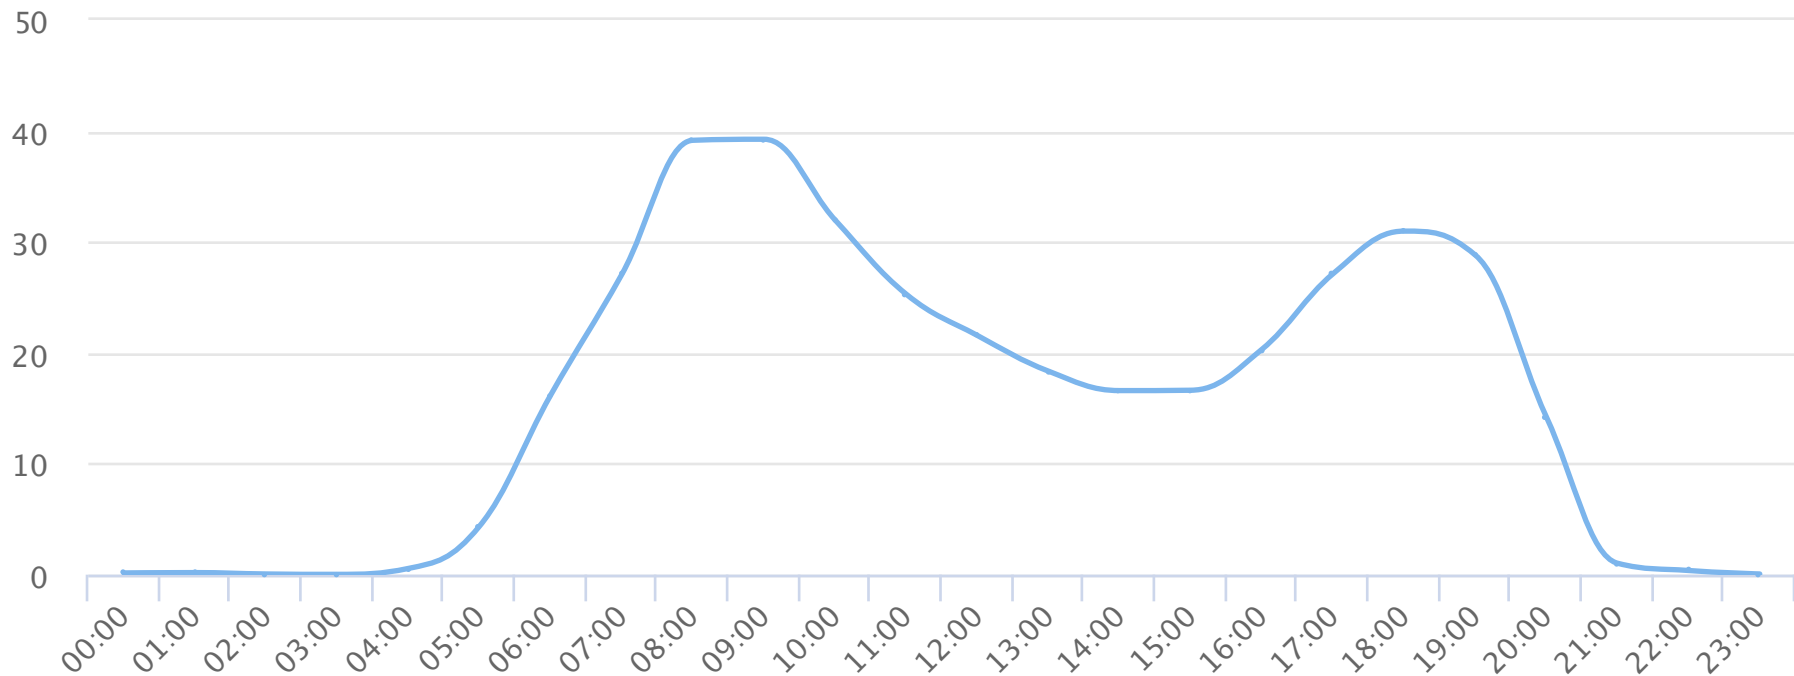

Hours of the day

2018-05-01 to 2018-06-01

Hourly averages

Site Name	Average	Median	STDV	Min	Max
TRAILS MBF Rail Trail N	15.8	16.6	13.3	0.0	39.3