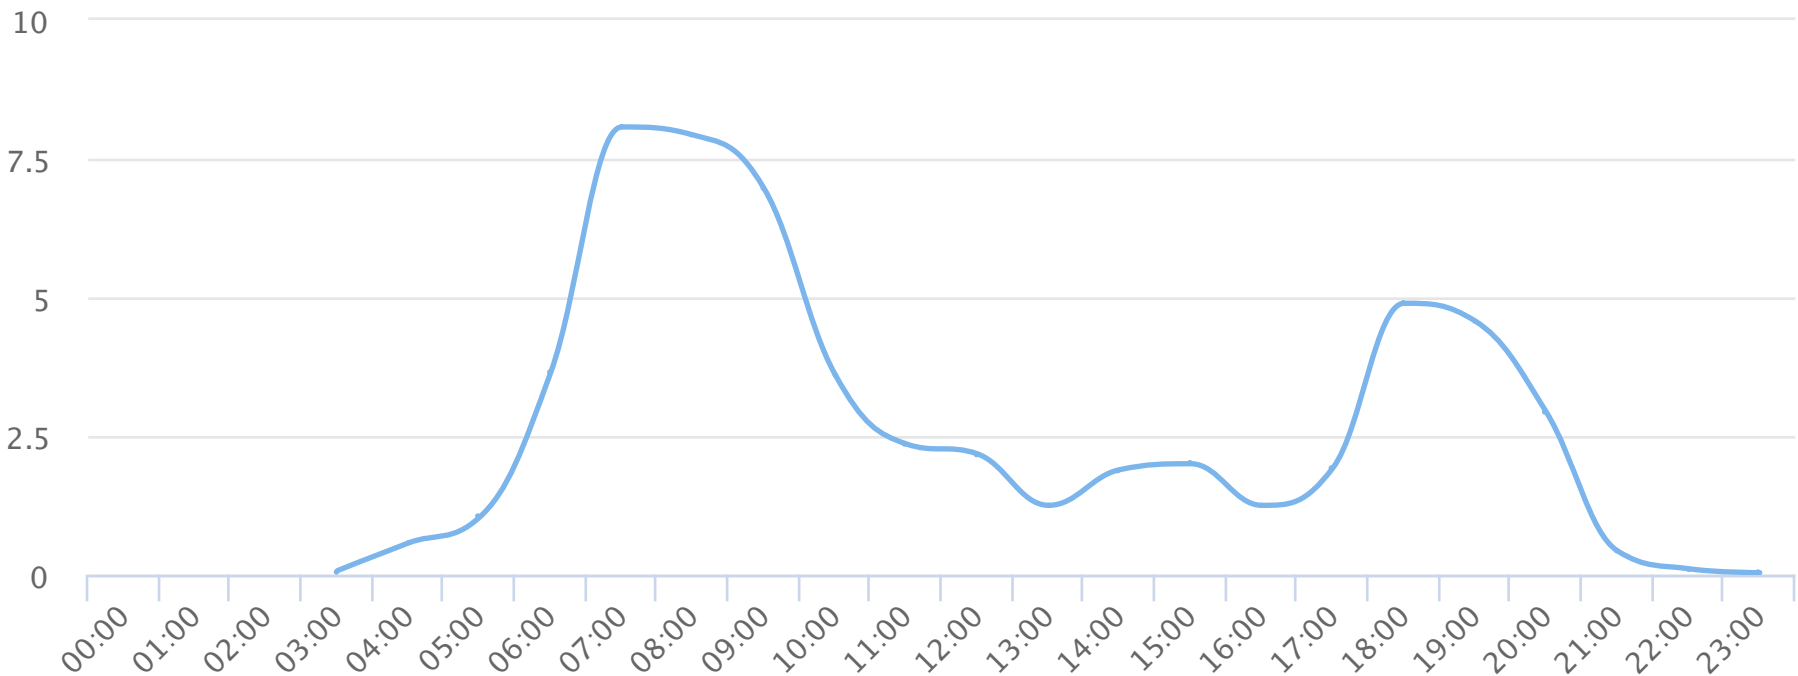

Hours of the day

2018-05-31 to 2018-06-30

Hourly averages

Site Name	Average	Median	STDV	Min	Max
TRAILS Wadsworth Trail	2.7	2.0	2.4	0.0	8.1