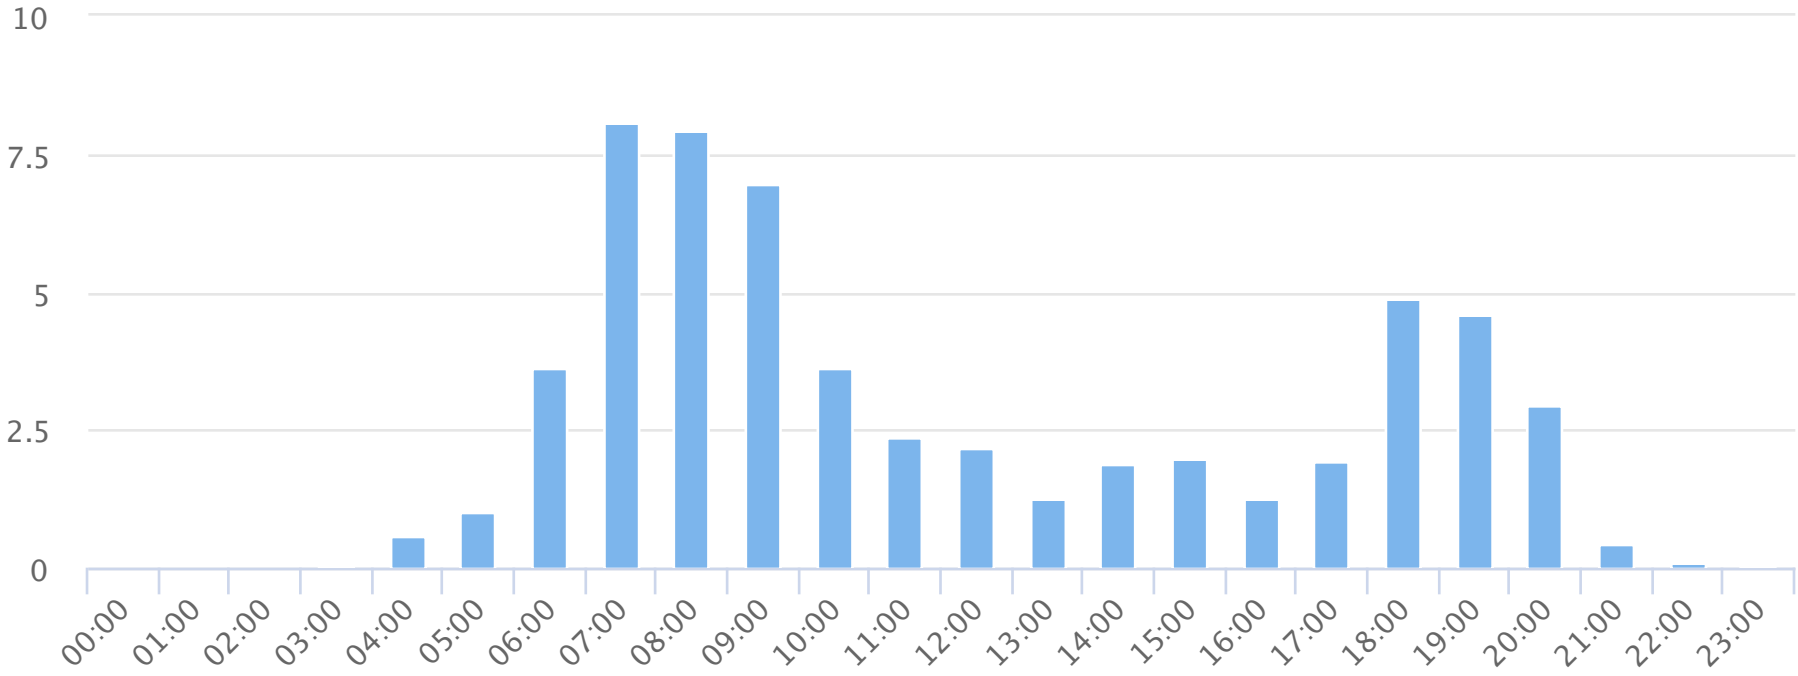

Hours of the day

2018-05-31 to 2018-06-30

Hourly averages

Site Name	Average	Median	STDV	Min	Max
TRAILS Wadsworth Trail	2.7	2.0	2.4	0.0	8.1