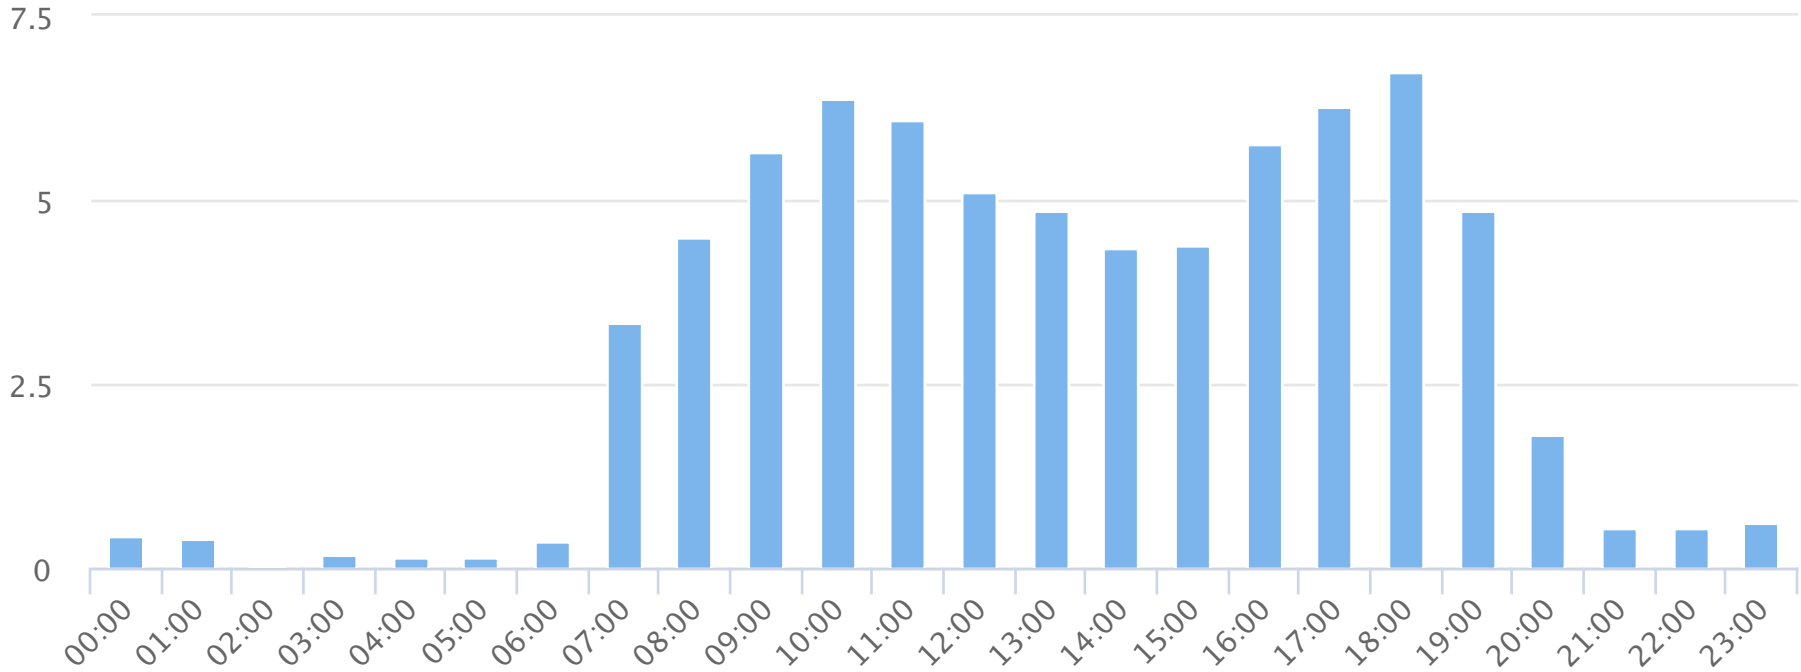

Hours of the day

2018-09-01 to 2018-10-01

Hourly averages

Site Name

Average

Median

STDV

Min

Max

TRAILS Butterfly Branch

3.1

3.8

2.5

0.0

6.7