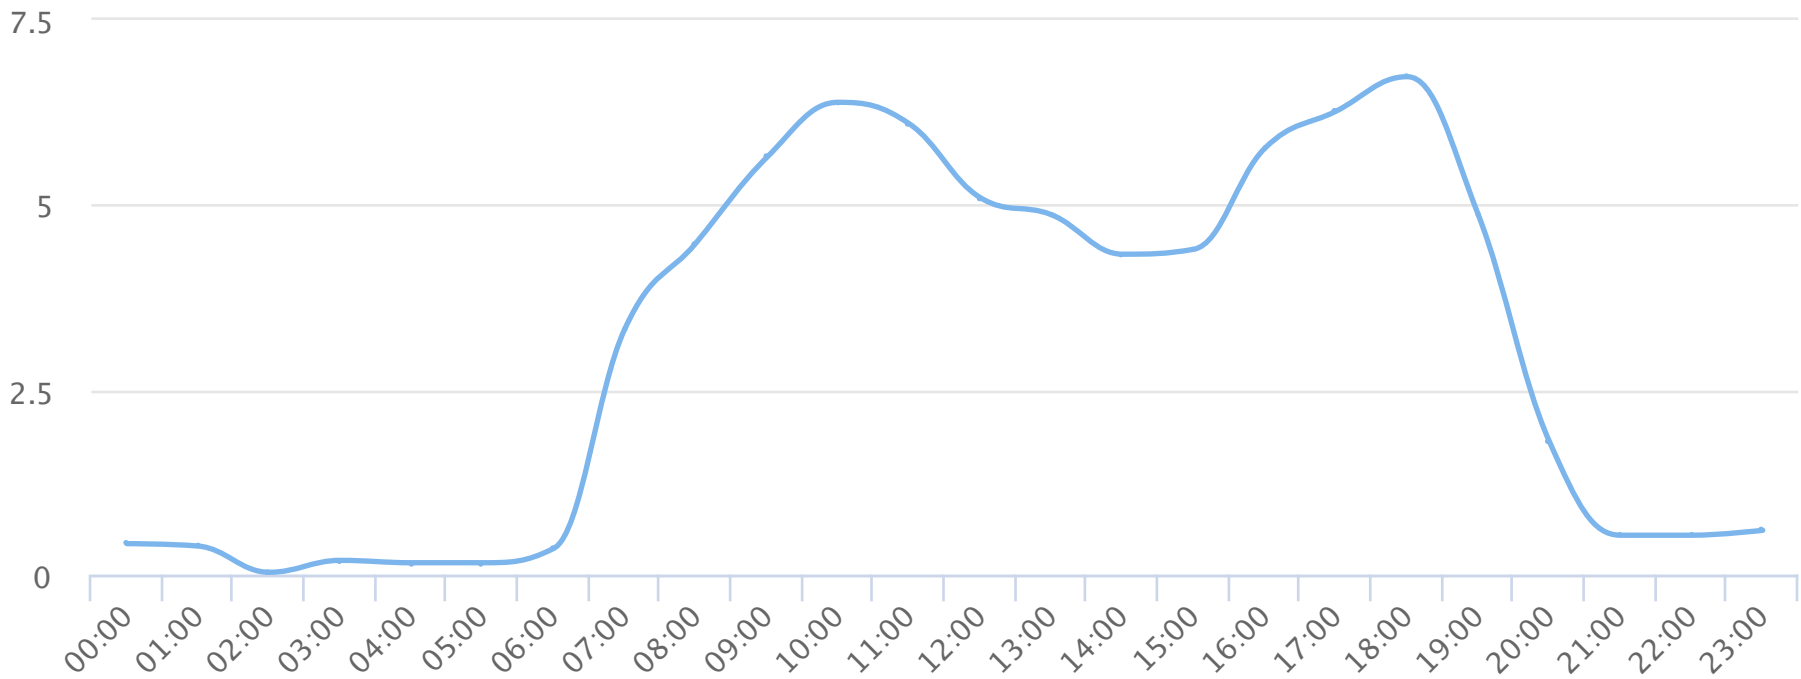

Hours of the day

2018-09-01 to 2018-10-01

Hourly averages

Site Name

Average

Median

STDV

Min

Max

TRAILS Butterfly Branch

3.1

3.8

2.5

0.0

6.7