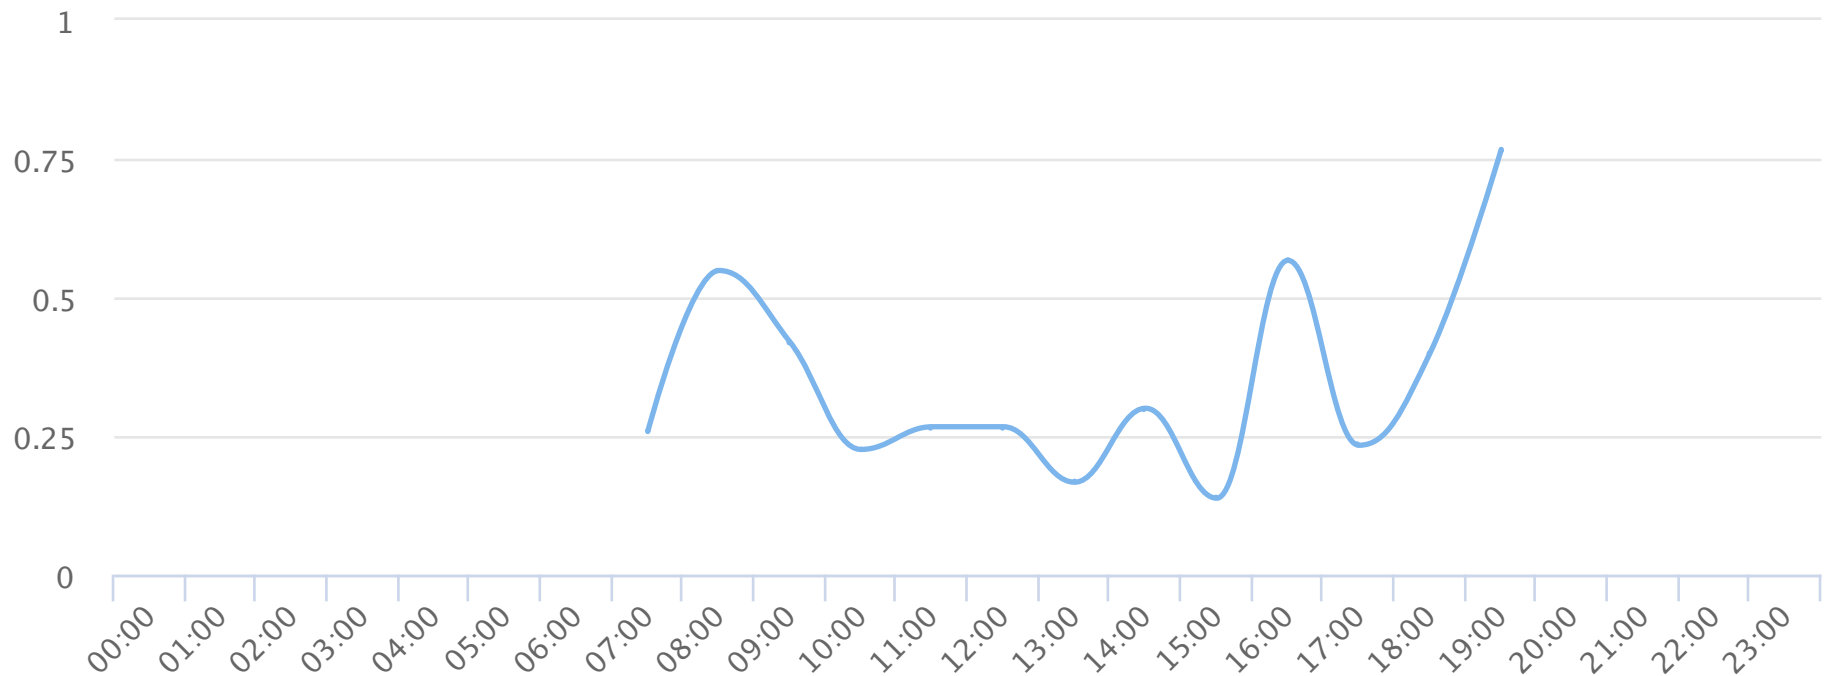

Hours of the day

2018-09-01 to 2018-10-01

Hourly averages

Site Name	Average	Median	STDV	Min	Max
TRAILS Duncan Park Bike	0.4	0.3	0.2	0.1	0.8