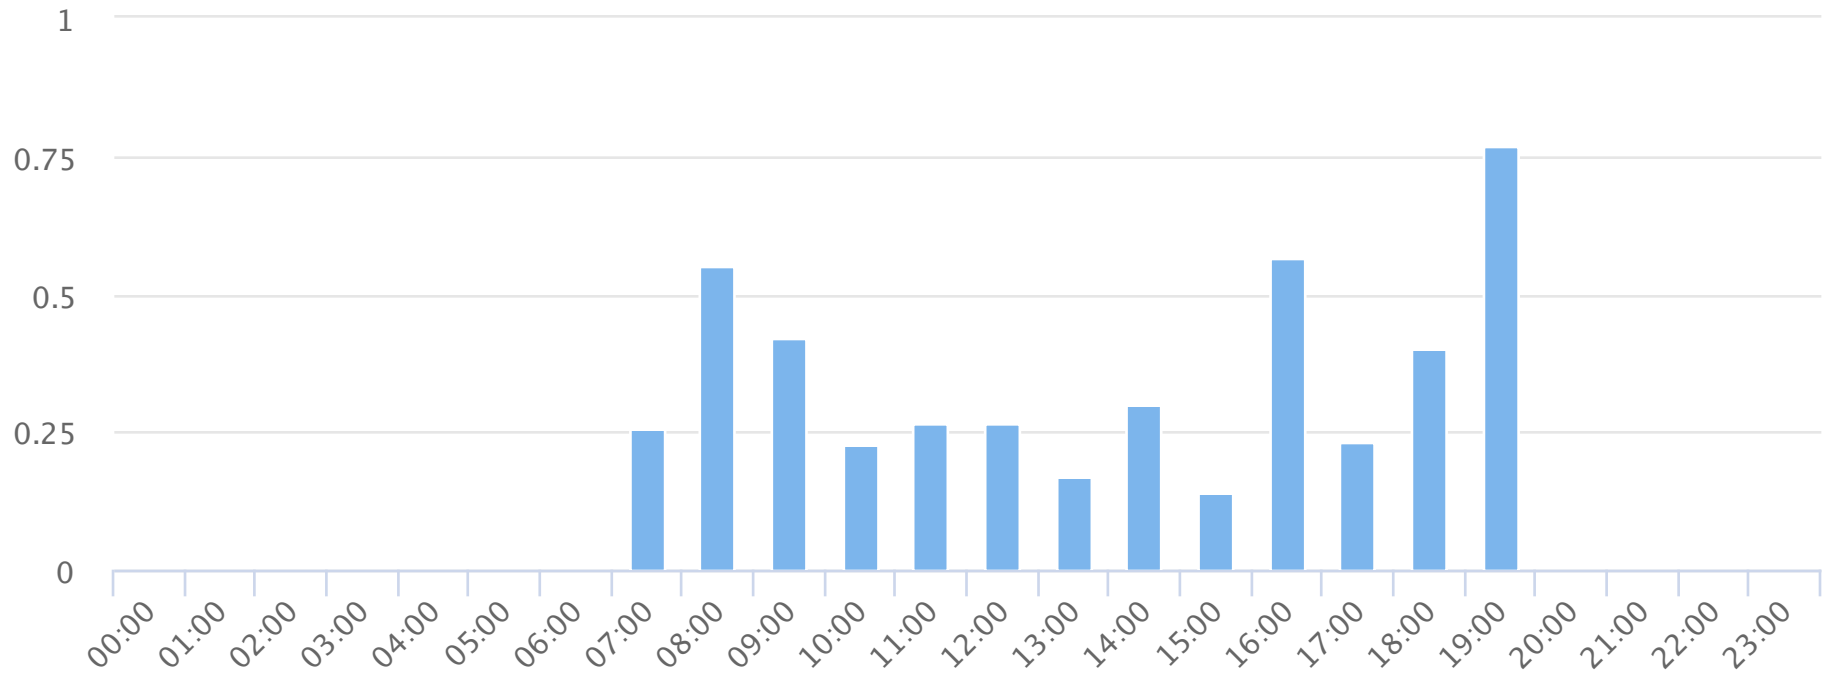

Hours of the day

2018-09-01 to 2018-10-01

Hourly averages

Site Name	Average	Median	STDV	Min	Max
TRAILS Duncan Park Bike	0.4	0.3	0.2	0.1	0.8