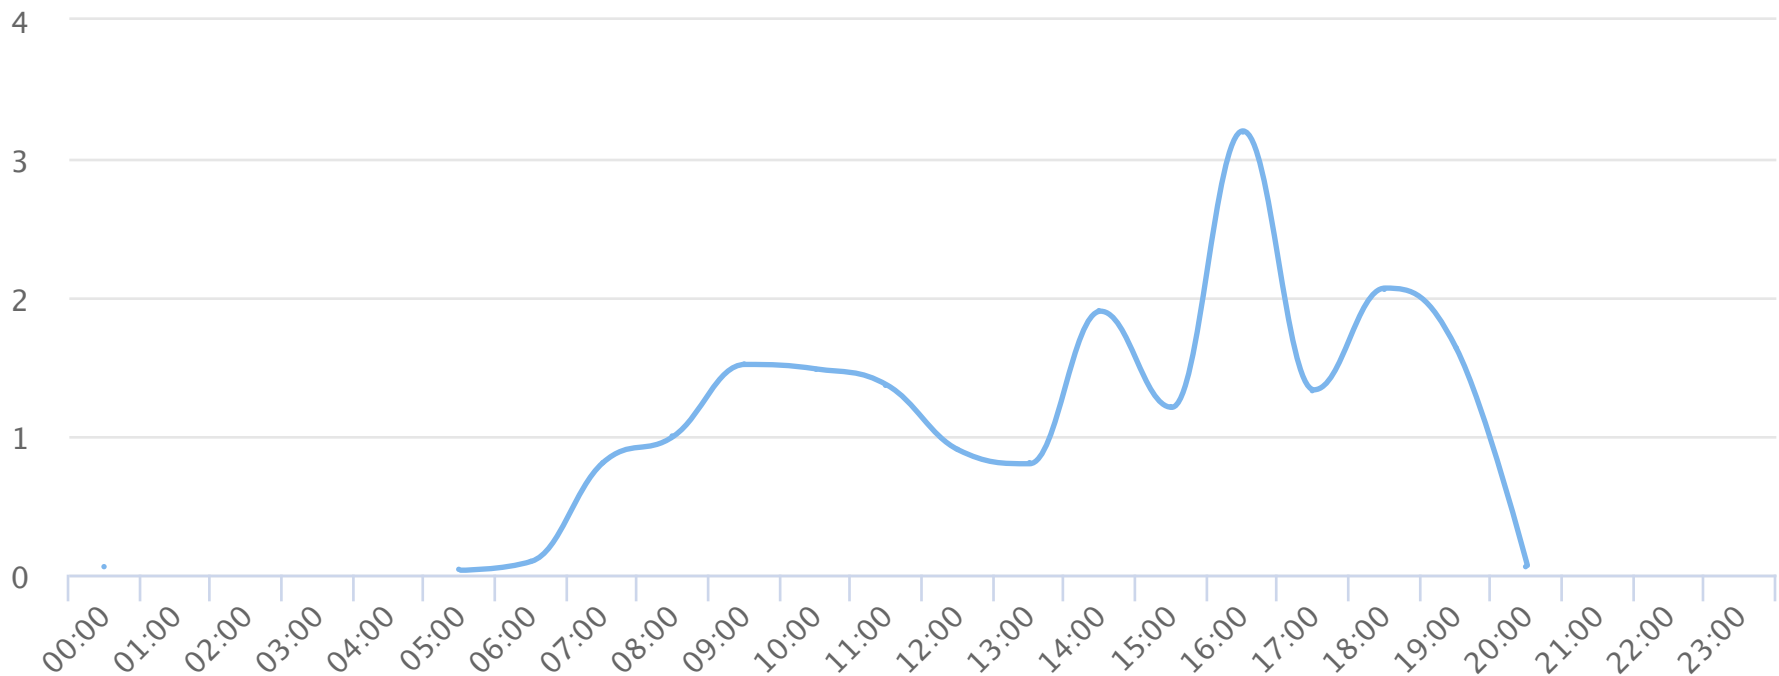

Hours of the day

2018-09-01 to 2018-10-01

Hourly averages

Site Name

Average

Median

STDV

Min

Max

TRAILS Duncan Park Walk

1.1

1.2

0.8

0.0

3.2