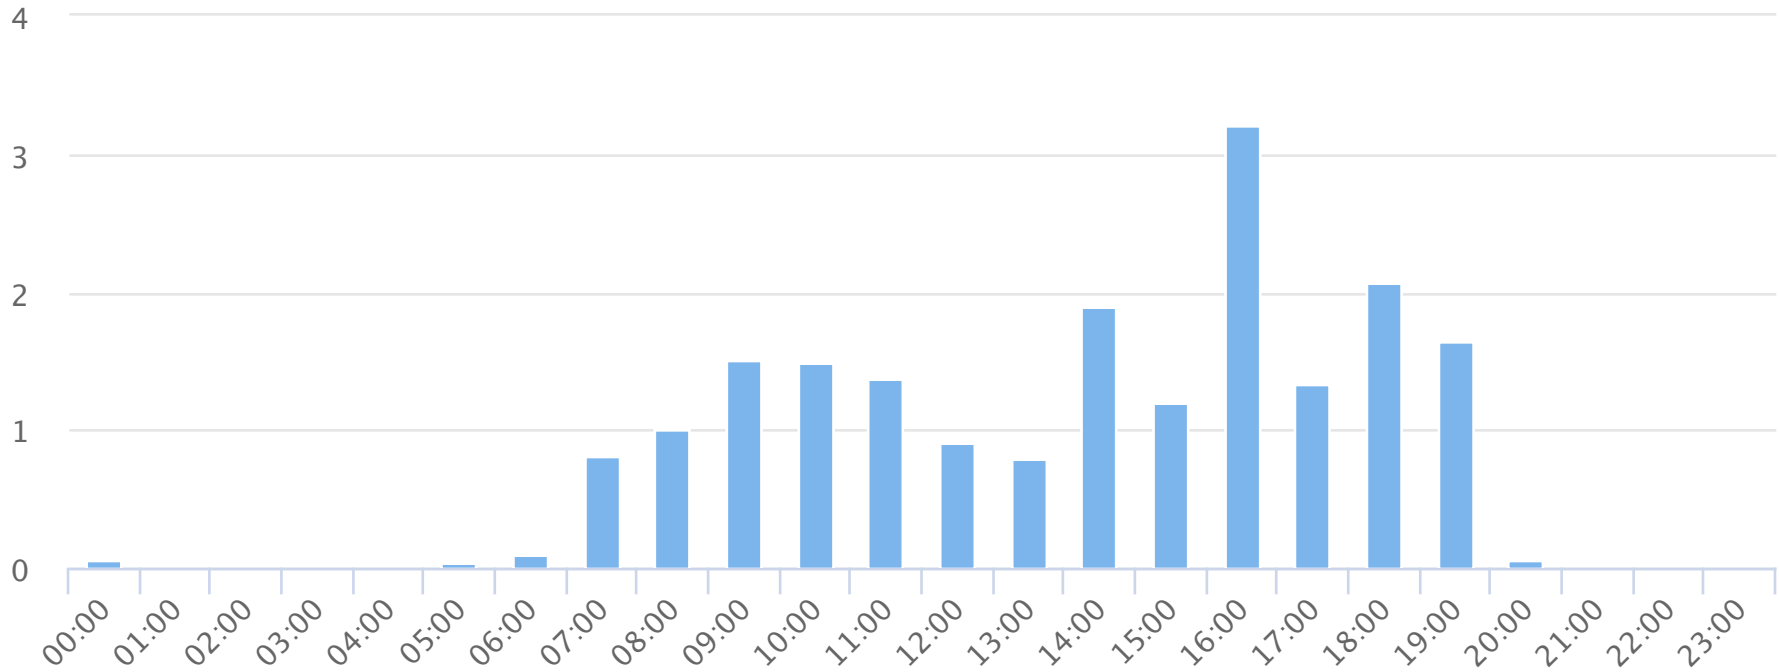

Hours of the day

2018-09-01 to 2018-10-01

Hourly averages

Site Name

Average

Median

STDV

Min

Max

TRAILS Duncan Park Walk

1.1

1.2

0.8

0.0

3.2