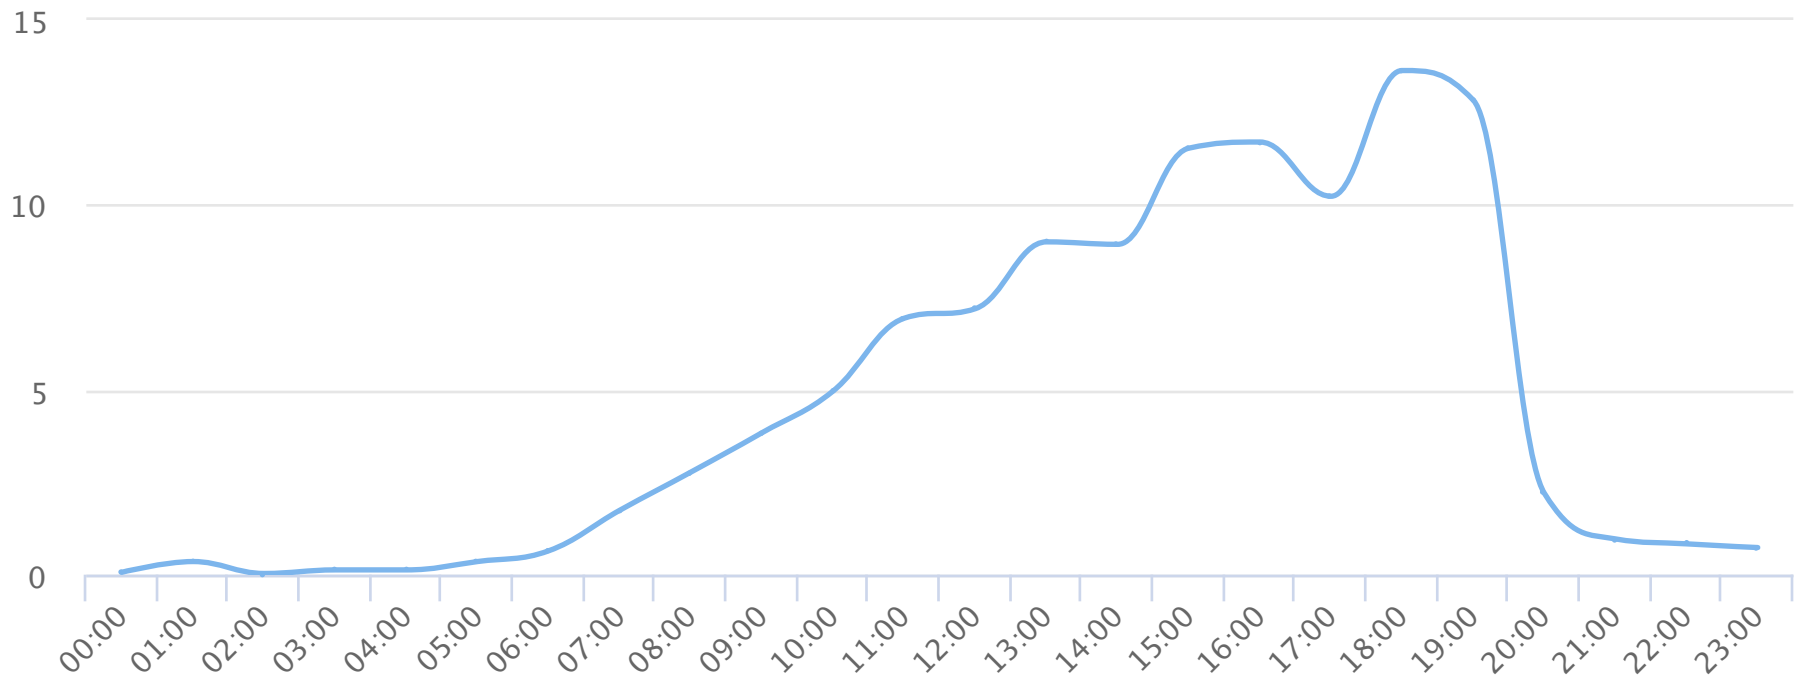

Hours of the day

2018-09-01 to 2018-10-01

Hourly averages

Site Name	Average	Median	STDV	Min	Max
TRAILS Glendale Shoals	4.7	2.5	4.7	0.0	13.6