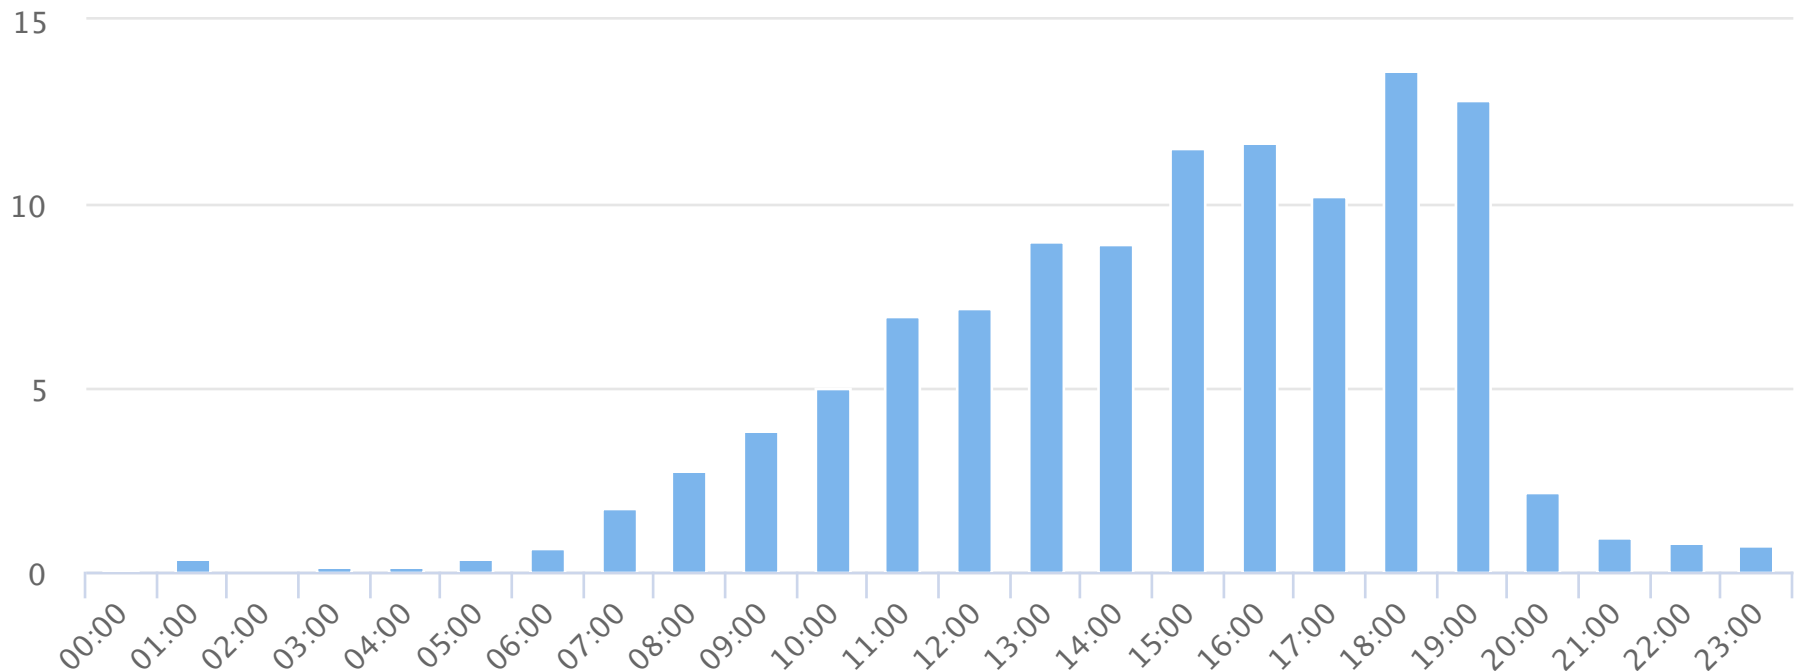

Hours of the day

2018-09-01 to 2018-10-01

Hourly averages

Site Name	Average	Median	STDV	Min	Max
TRAILS Glendale Shoals	4.7	2.5	4.7	0.0	13.6