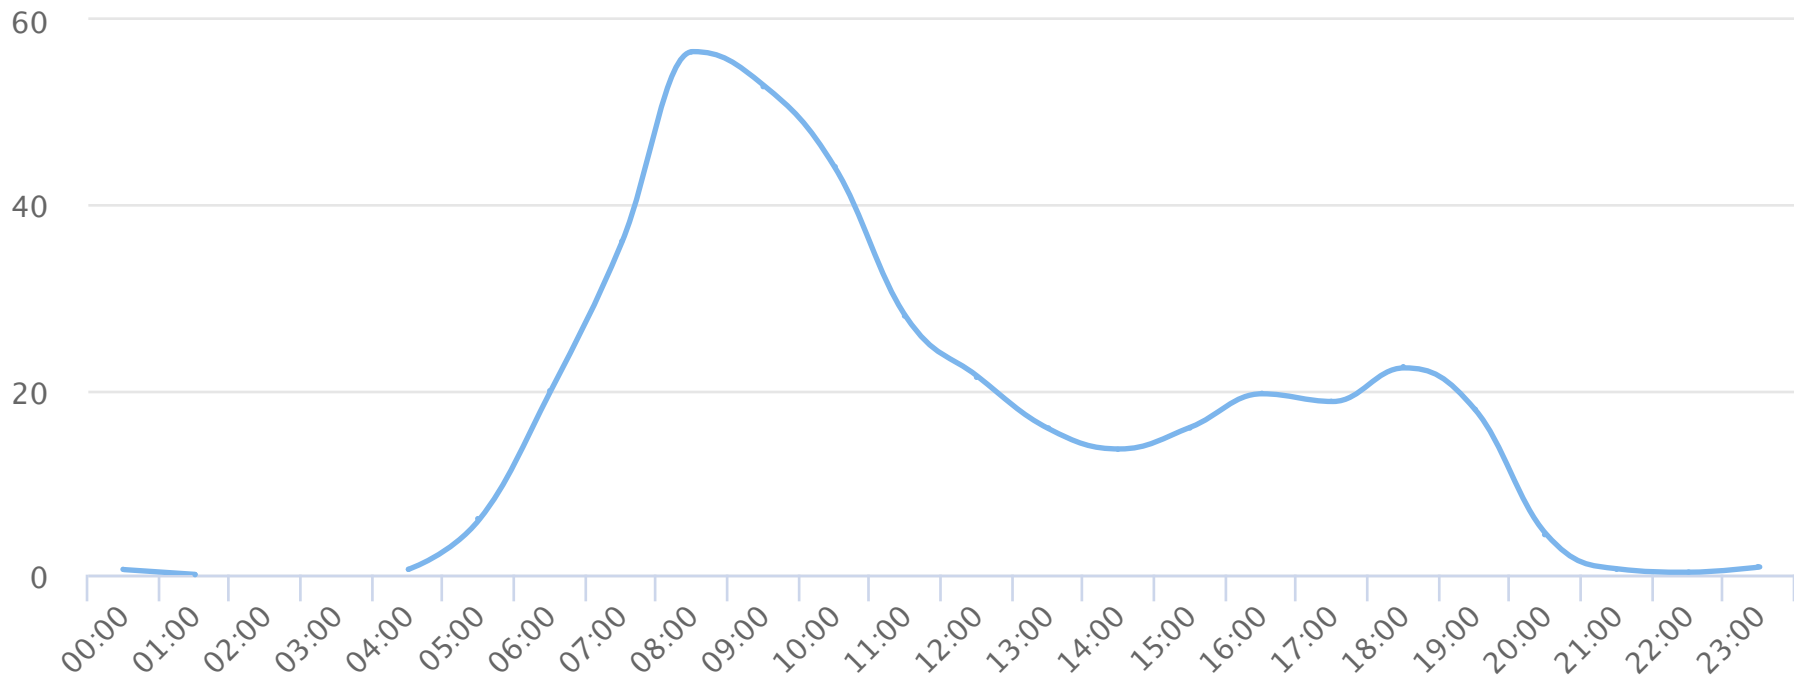

Hours of the day

2018-09-01 to 2018-10-01

Hourly averages

Site Name	Average	Median	STDV	Min	Max
TRAILS MBF Rail Trail N	18.0	16.9	16.6	0.0	56.6