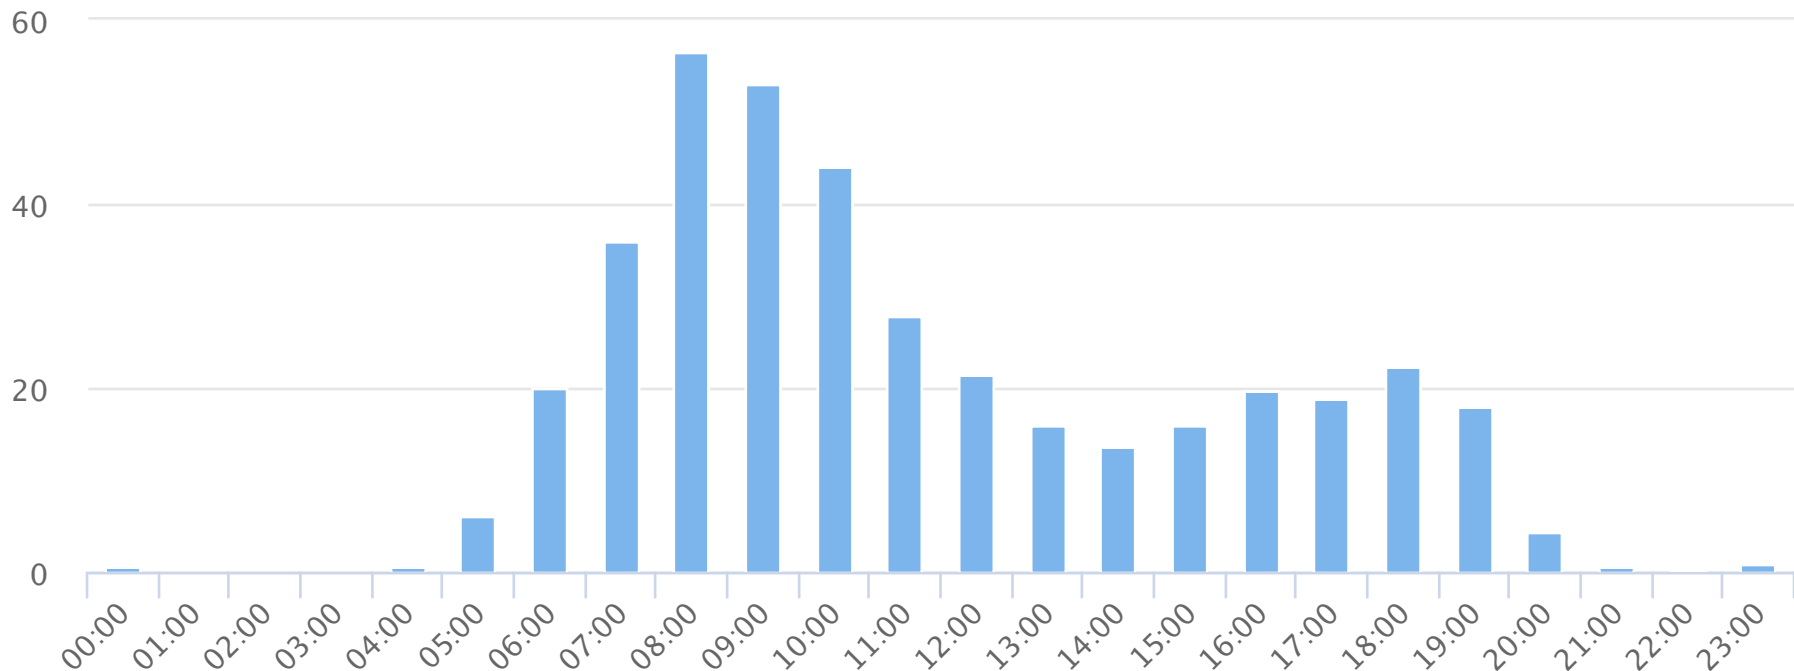

Hours of the day

2018-09-01 to 2018-10-01

Hourly averages

Site Name	Average	Median	STDV	Min	Max
TRAILS MBF Rail Trail N	18.0	16.9	16.6	0.0	56.6