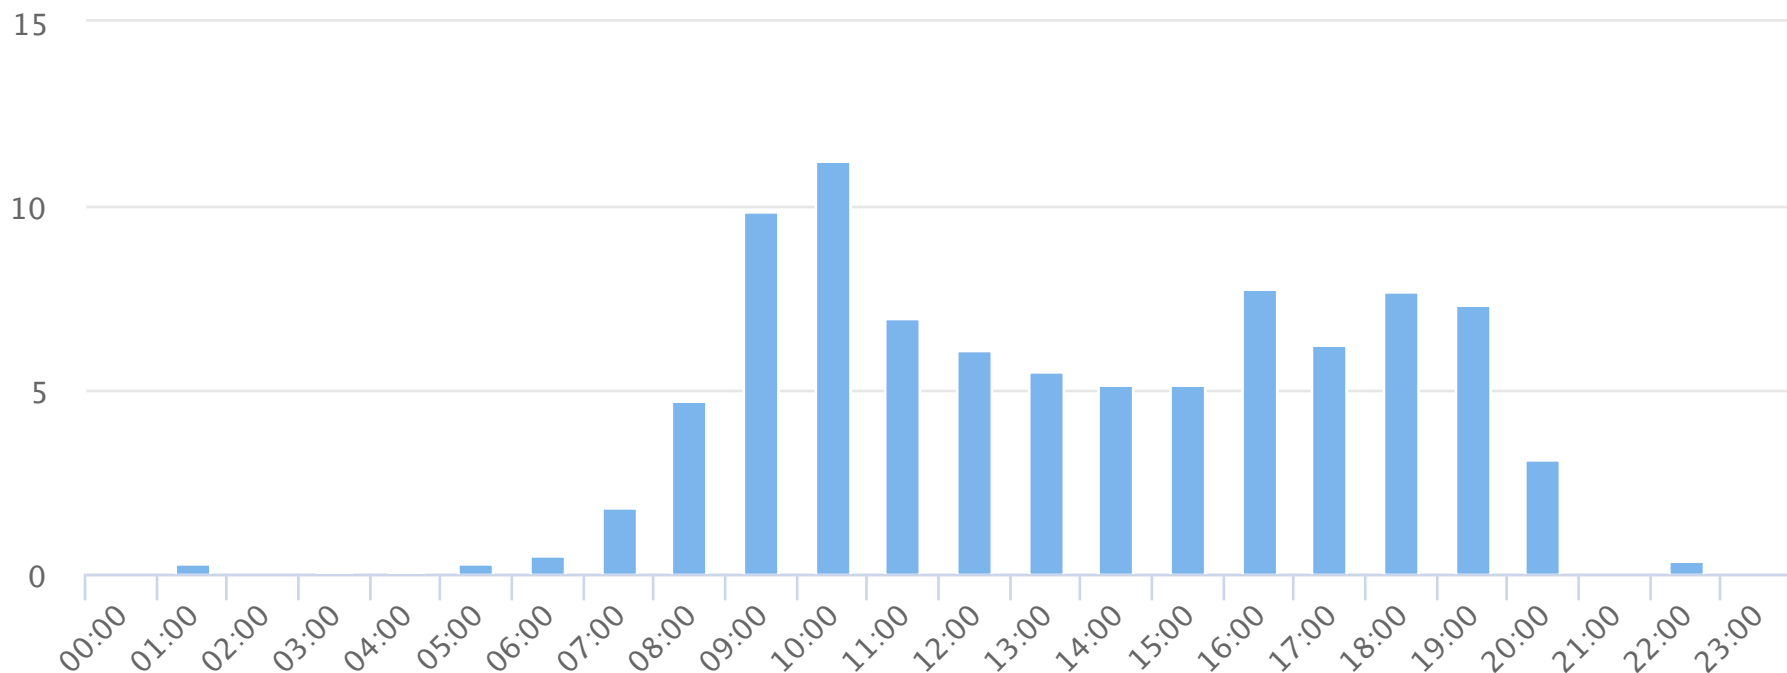

Hours of the day

2018-09-01 to 2018-10-01

Hourly averages

Site Name

Average

Median

STDV

Min

Max

TRAILS Rail Yard

3.9

4.7

3.5

0.0

11.3