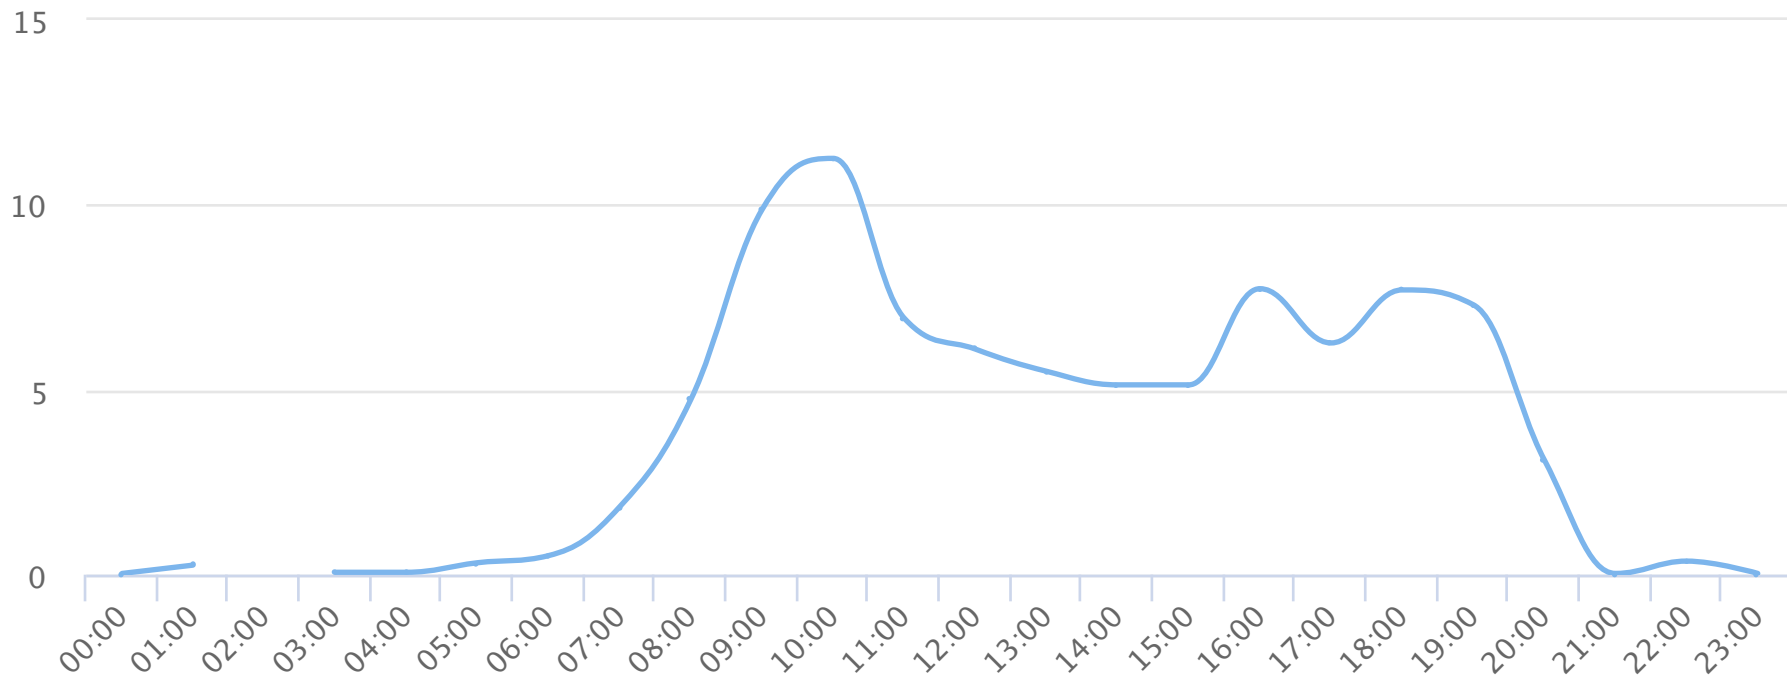

Hours of the day

2018-09-01 to 2018-10-01

Hourly averages

Site Name

Average

Median

STDV

Min

Max

TRAILS Rail Yard

3.9

4.7

3.5

0.0

11.3