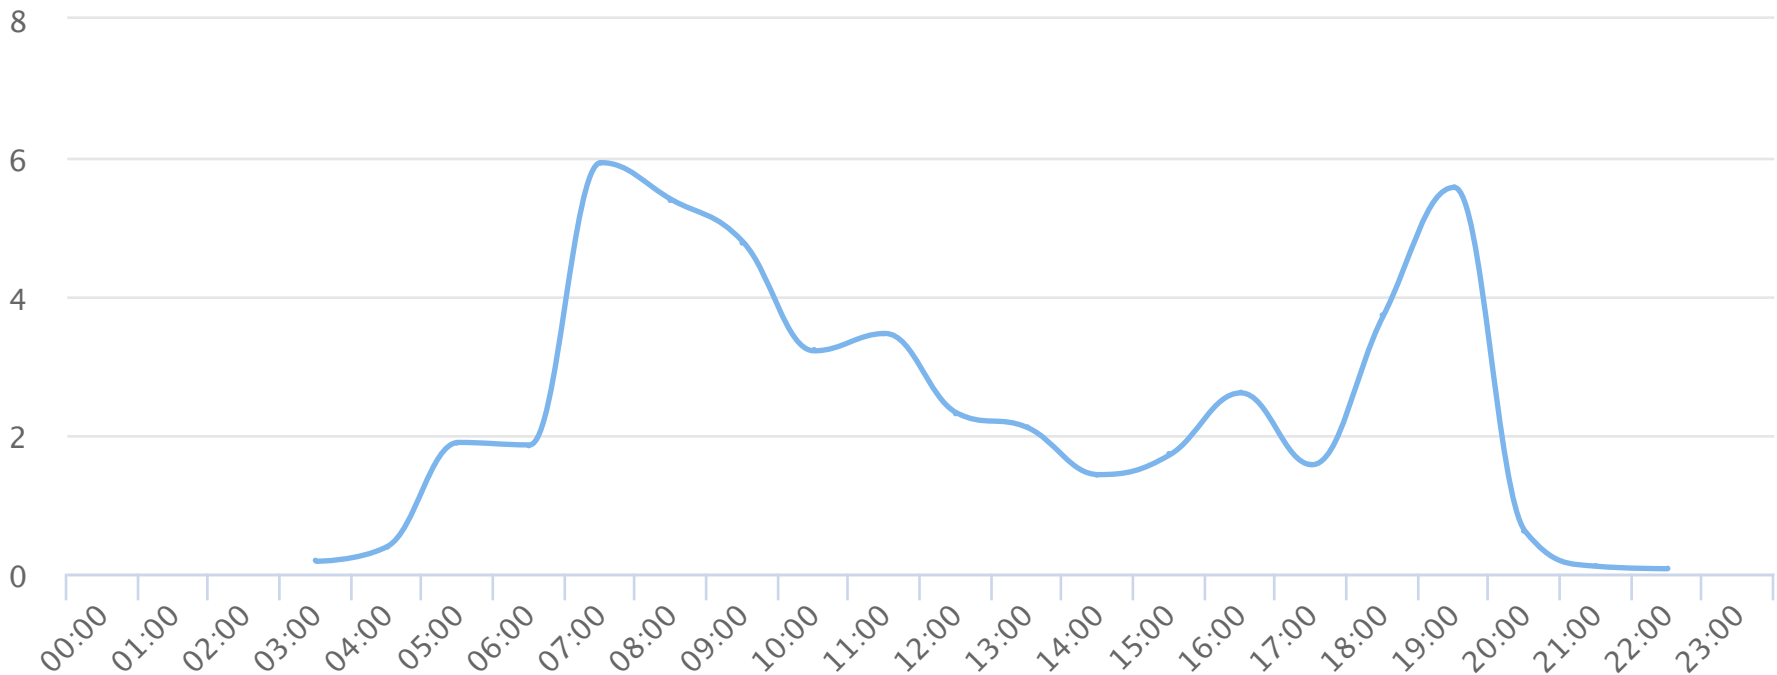

Hours of the day

2018-09-01 to 2018-09-30

Hourly averages

Site Name	Average	Median	STDV	Min	Max
TRAILS Wadsworth Trail	2.4	2.0	1.8	0.1	5.9