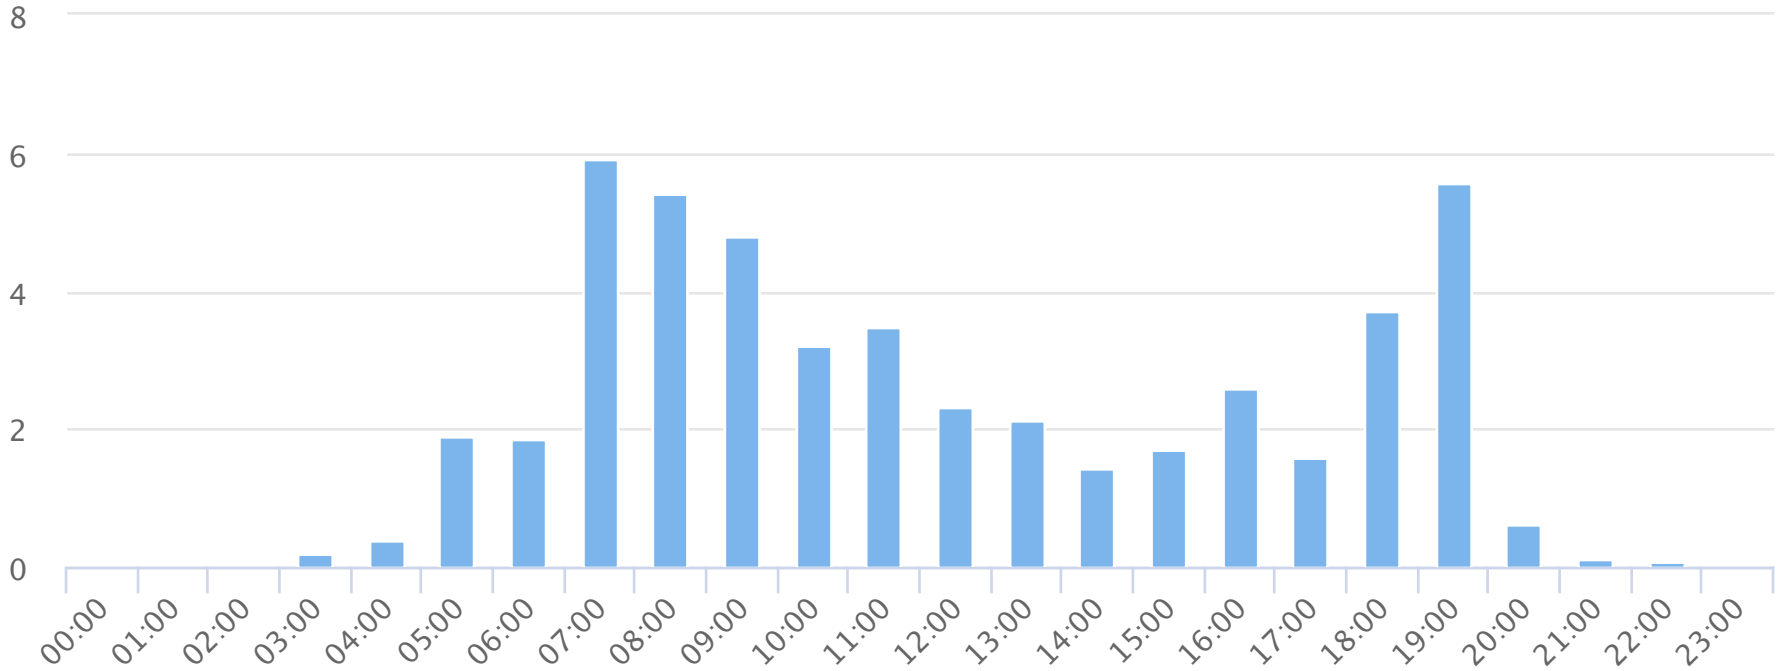

Hours of the day

2018-09-01 to 2018-09-30

Hourly averages

Site Name	Average	Median	STDV	Min	Max
TRAILS Wadsworth Trail	2.4	2.0	1.8	0.1	5.9