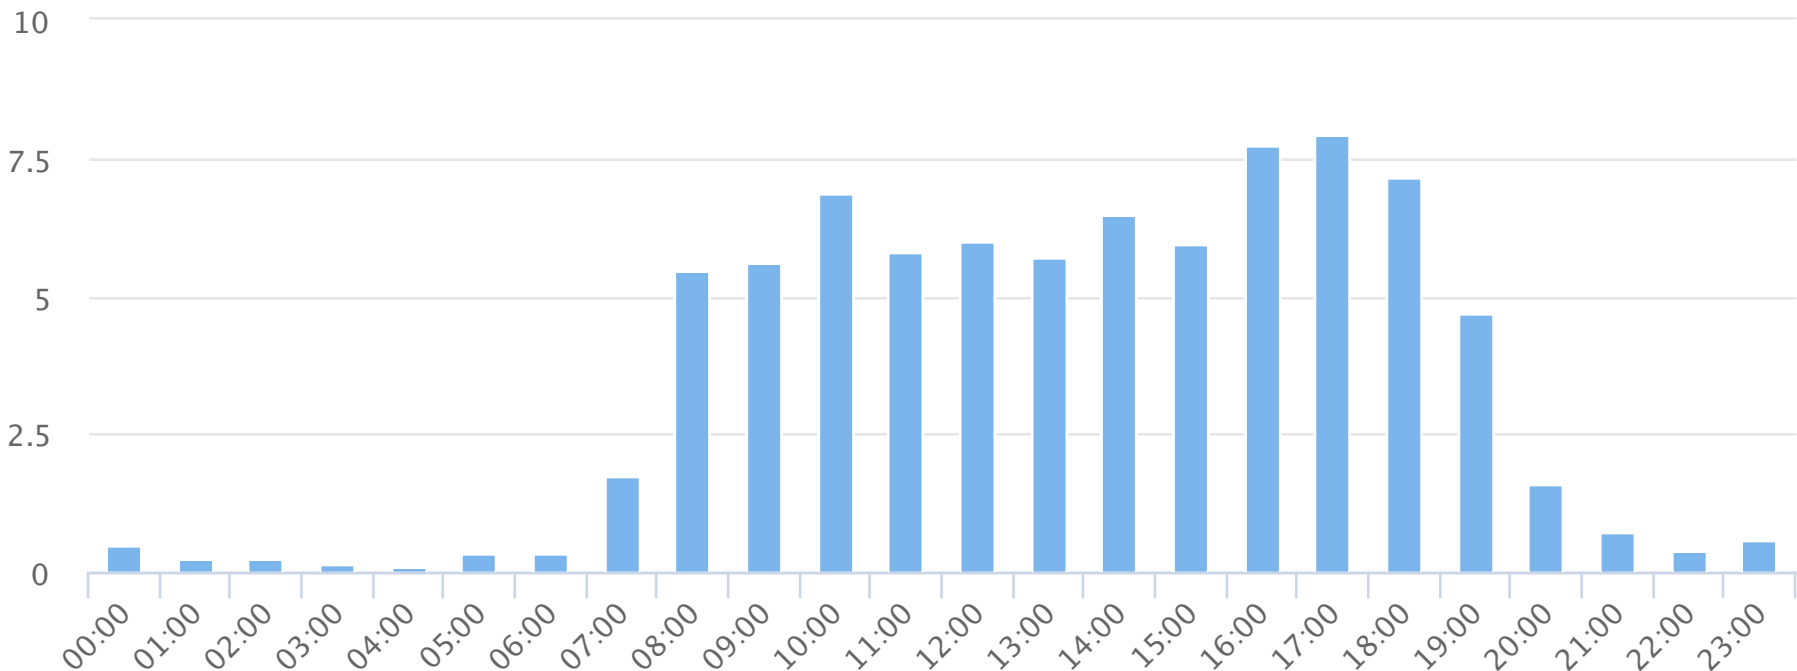

Hours of the day

2018-10-01 to 2018-11-01

Hourly averages

Site Name	Average	Median	STDV	Min	Max
TRAILS Butterfly Branch	3.4	3.2	2.9	0.1	7.9