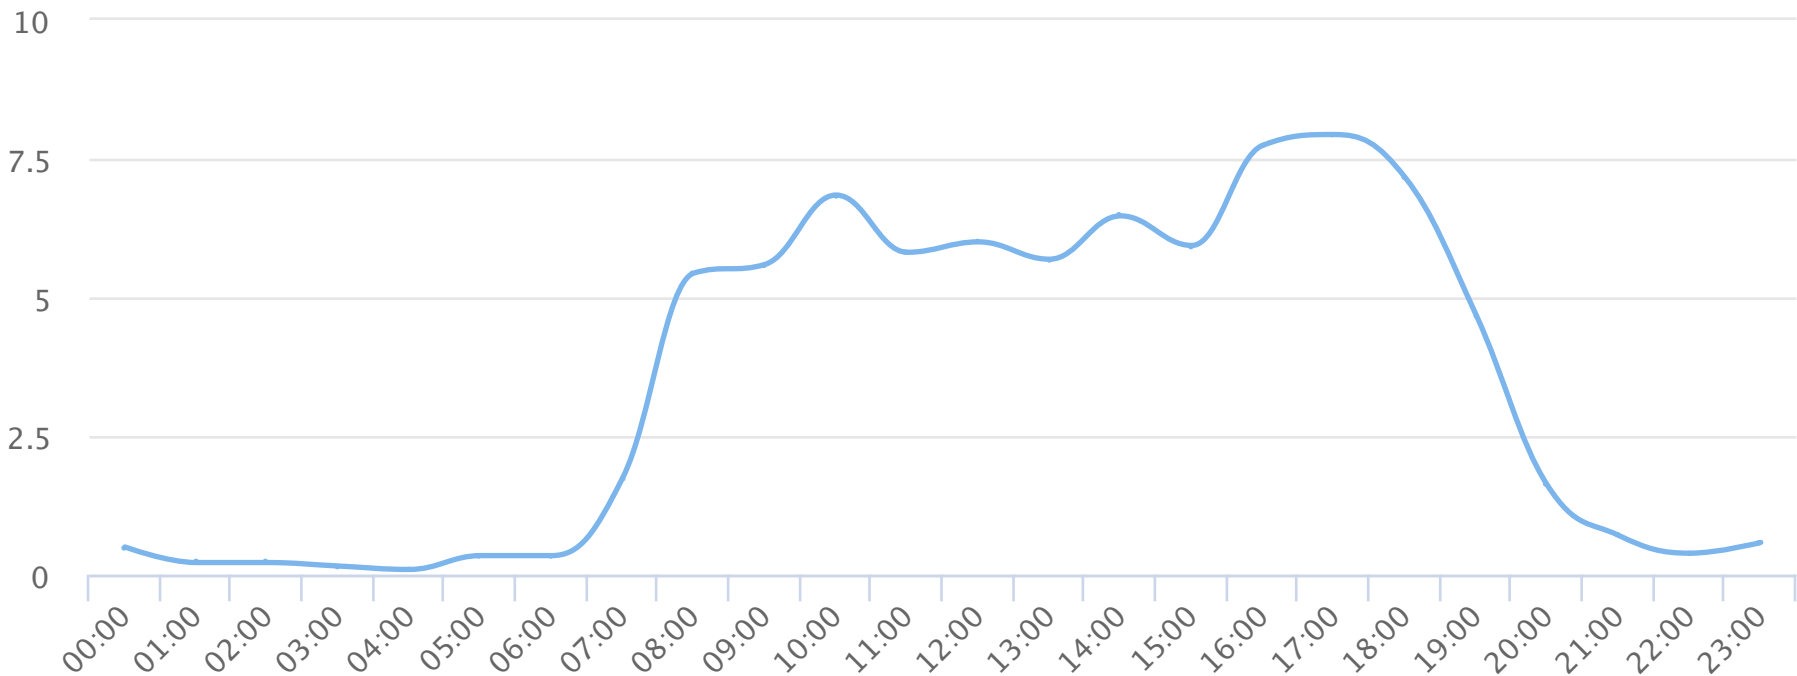

Hours of the day

2018-10-01 to 2018-11-01

Hourly averages

Site Name	Average	Median	STDV	Min	Max
TRAILS Butterfly Branch	3.4	3.2	2.9	0.1	7.9