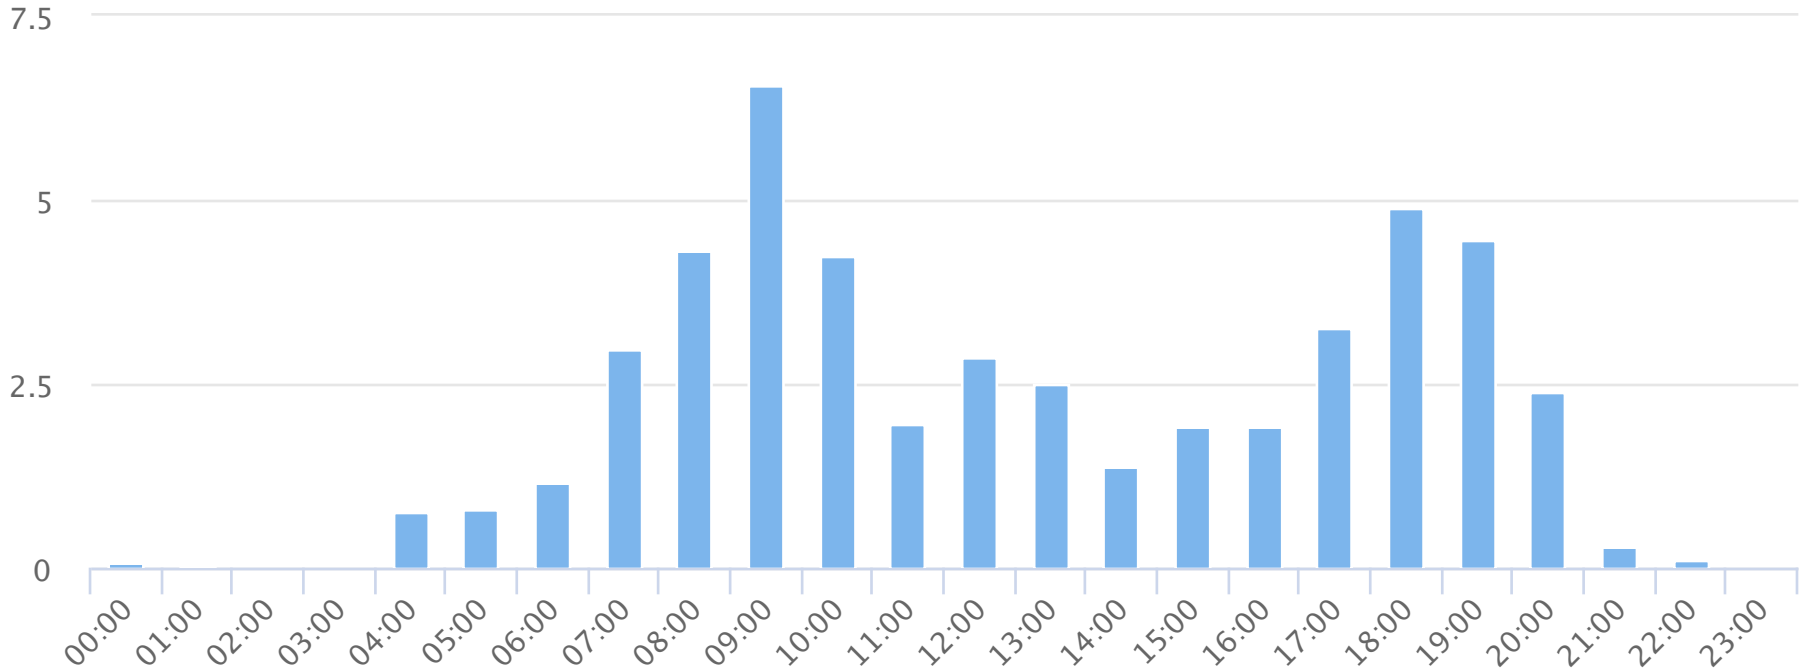

# Hours of the day

2018-05-01 to 2018-06-01

Hourly averages

**Site Name**

**Average**

**Median**

**STDV**

**Min**

**Max**

TRAILS Wadsworth Trail

2.3

2.0

1.8

0.0

6.6