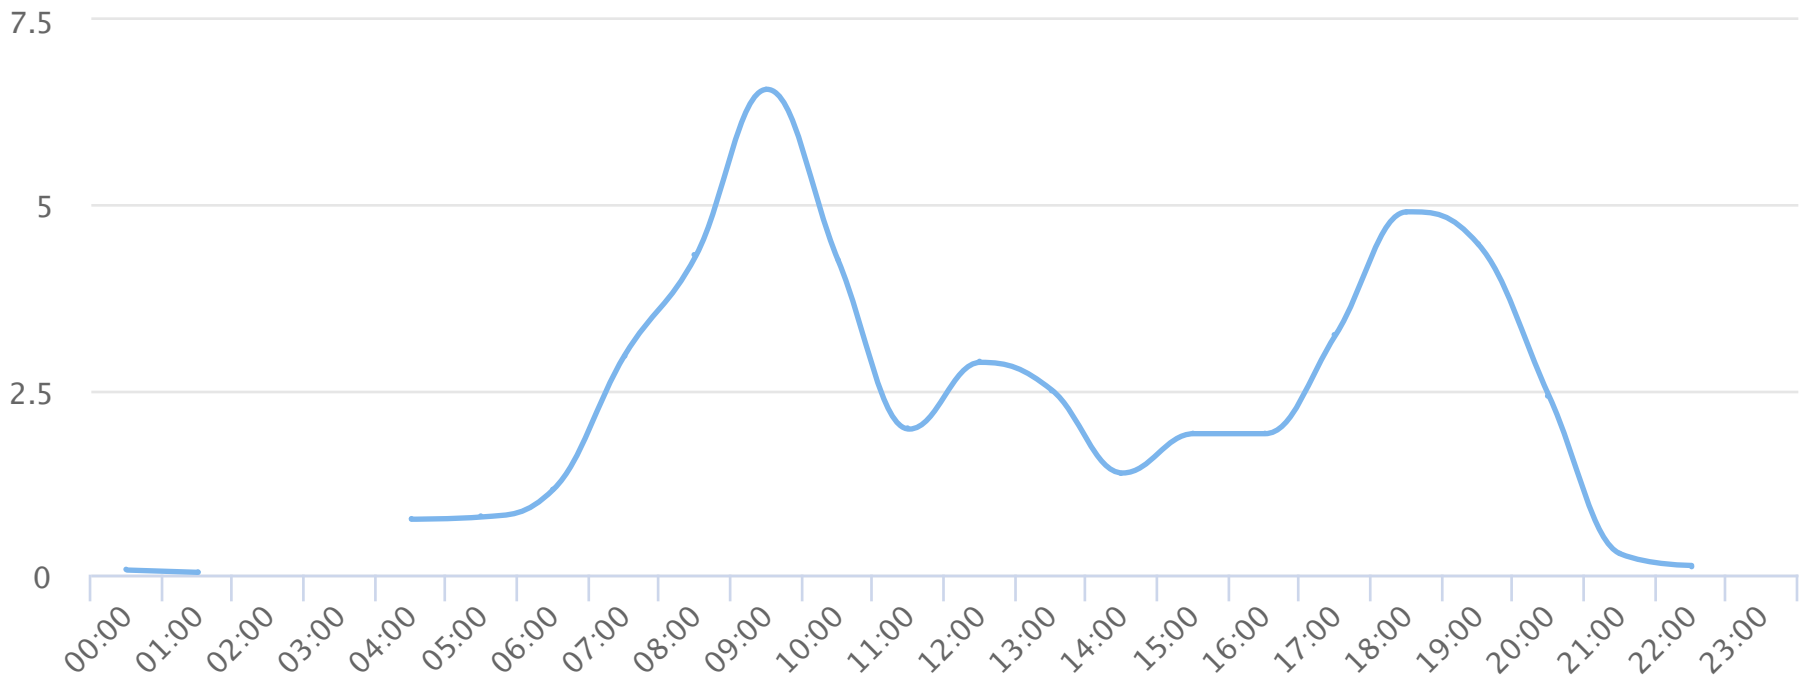

# Hours of the day

2018-05-01 to 2018-06-01

Hourly averages

**Site Name**

**Average**

**Median**

**STDV**

**Min**

**Max**

TRAILS Wadsworth Trail

2.3

2.0

1.8

0.0

6.6