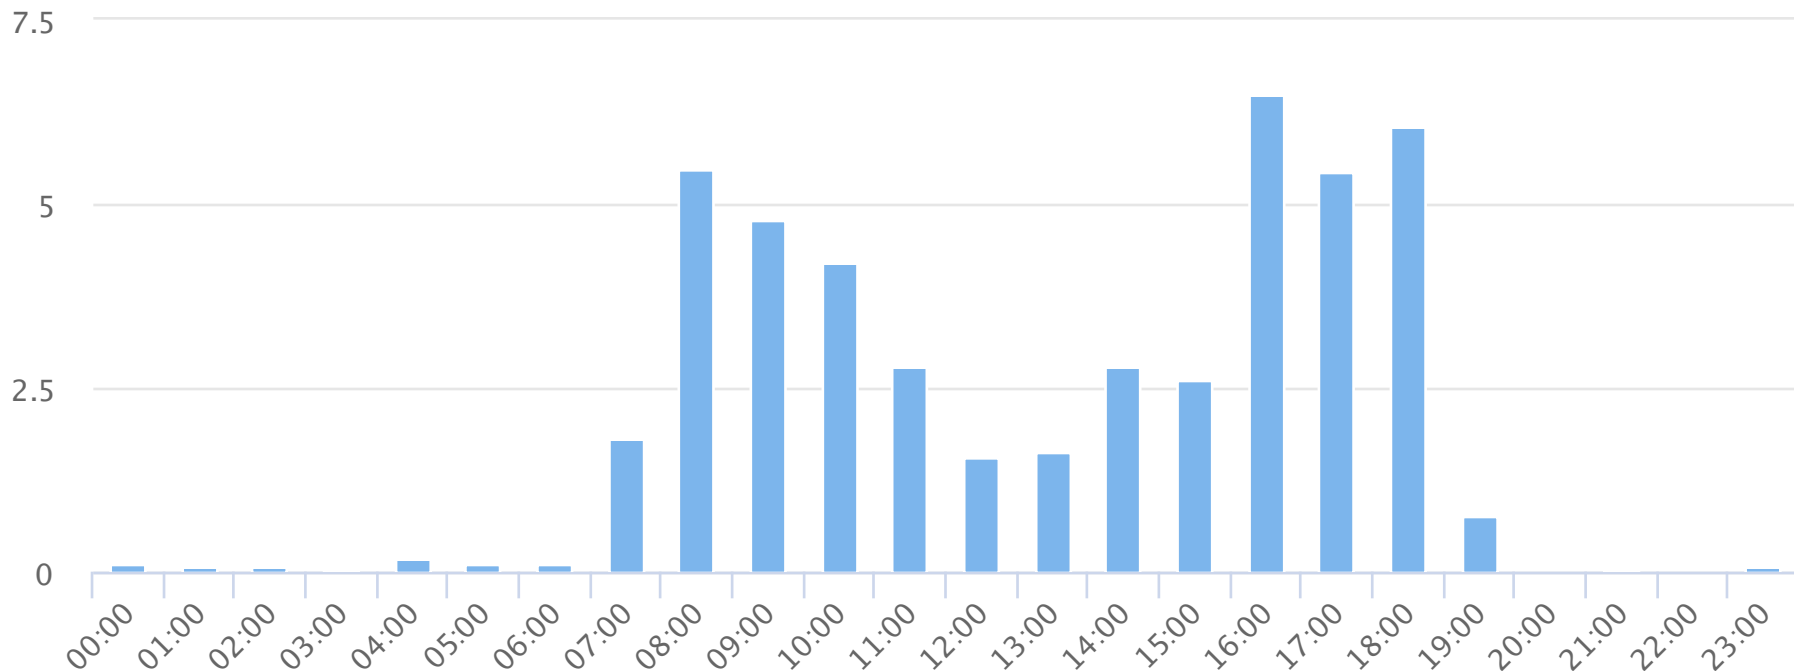

Hours of the day

2018-10-01 to 2018-11-01

Hourly averages

Site Name	Average	Median	STDV	Min	Max
TRAILS Drayton N	2.1	1.6	2.2	0.0	6.5