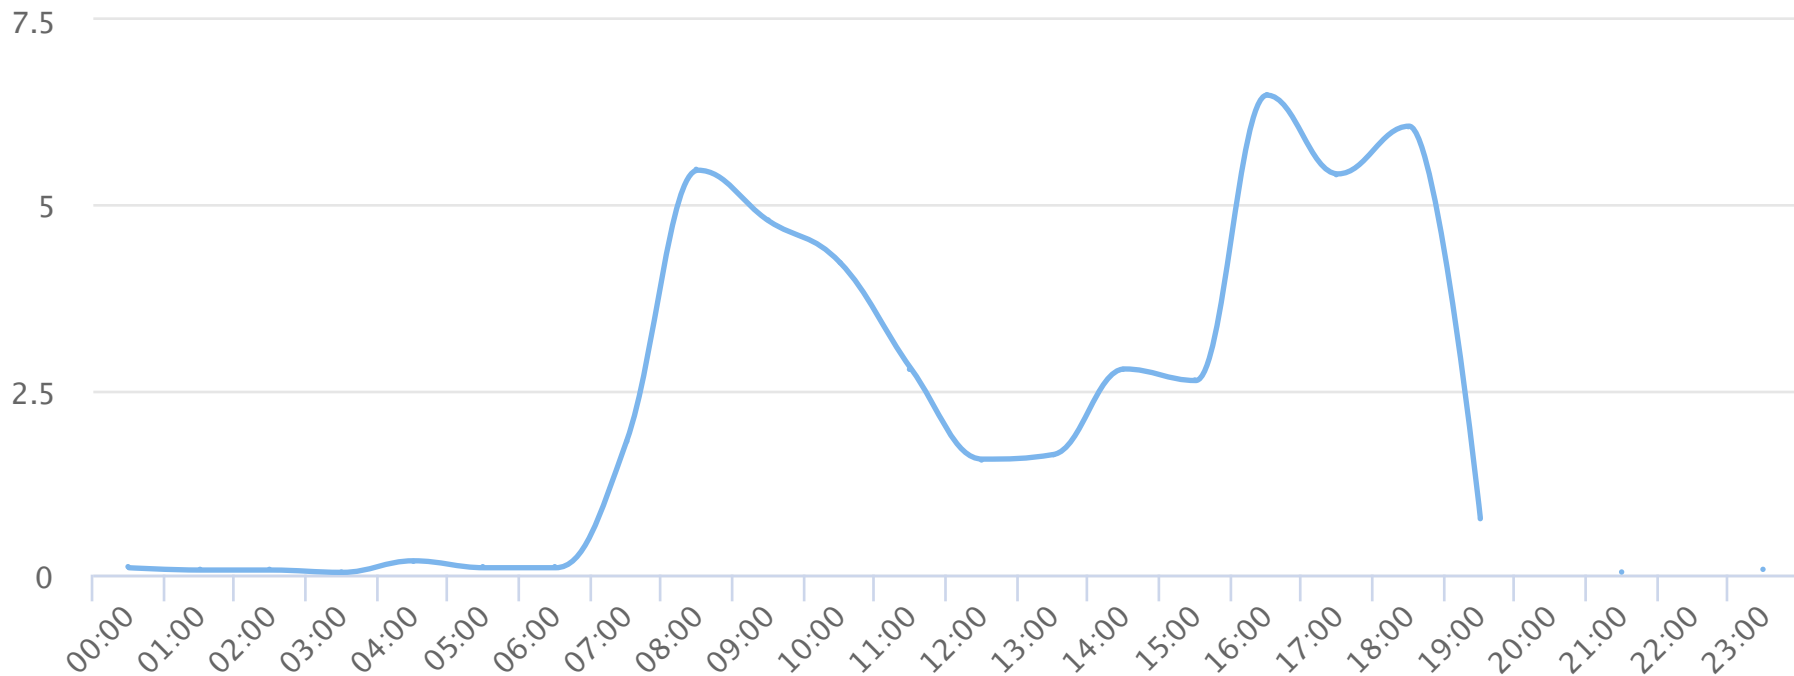

Hours of the day

2018-10-01 to 2018-11-01

Hourly averages

Site Name	Average	Median	STDV	Min	Max
TRAILS Drayton N	2.1	1.6	2.2	0.0	6.5