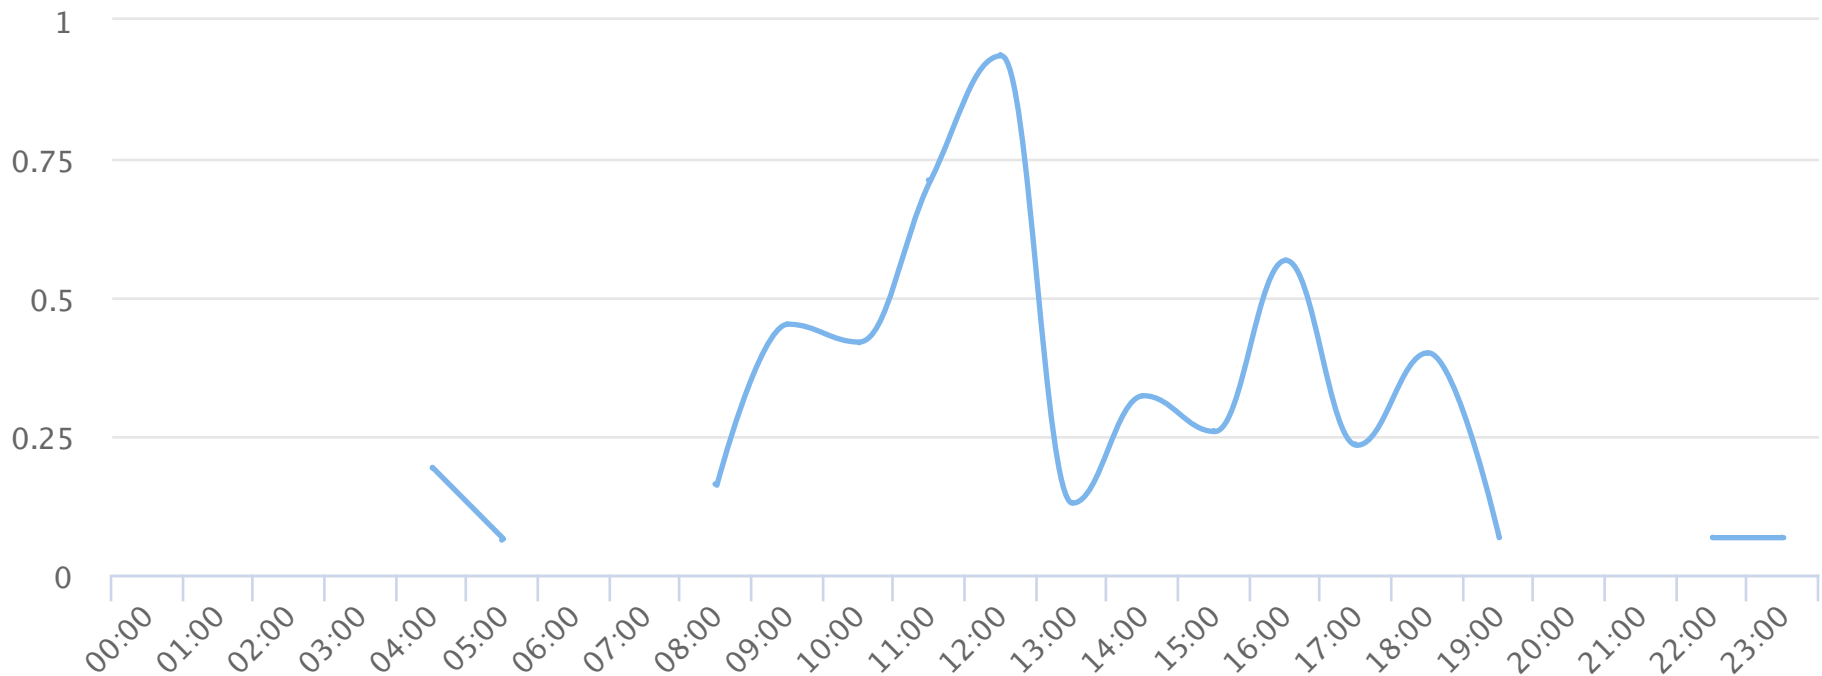

# Hours of the day

2018-10-01 to 2018-11-01

Hourly averages

Site Name	Average	Median	STDV	Min	Max
TRAILS Duncan Park Bike	0.3	0.2	0.2	0.1	0.9