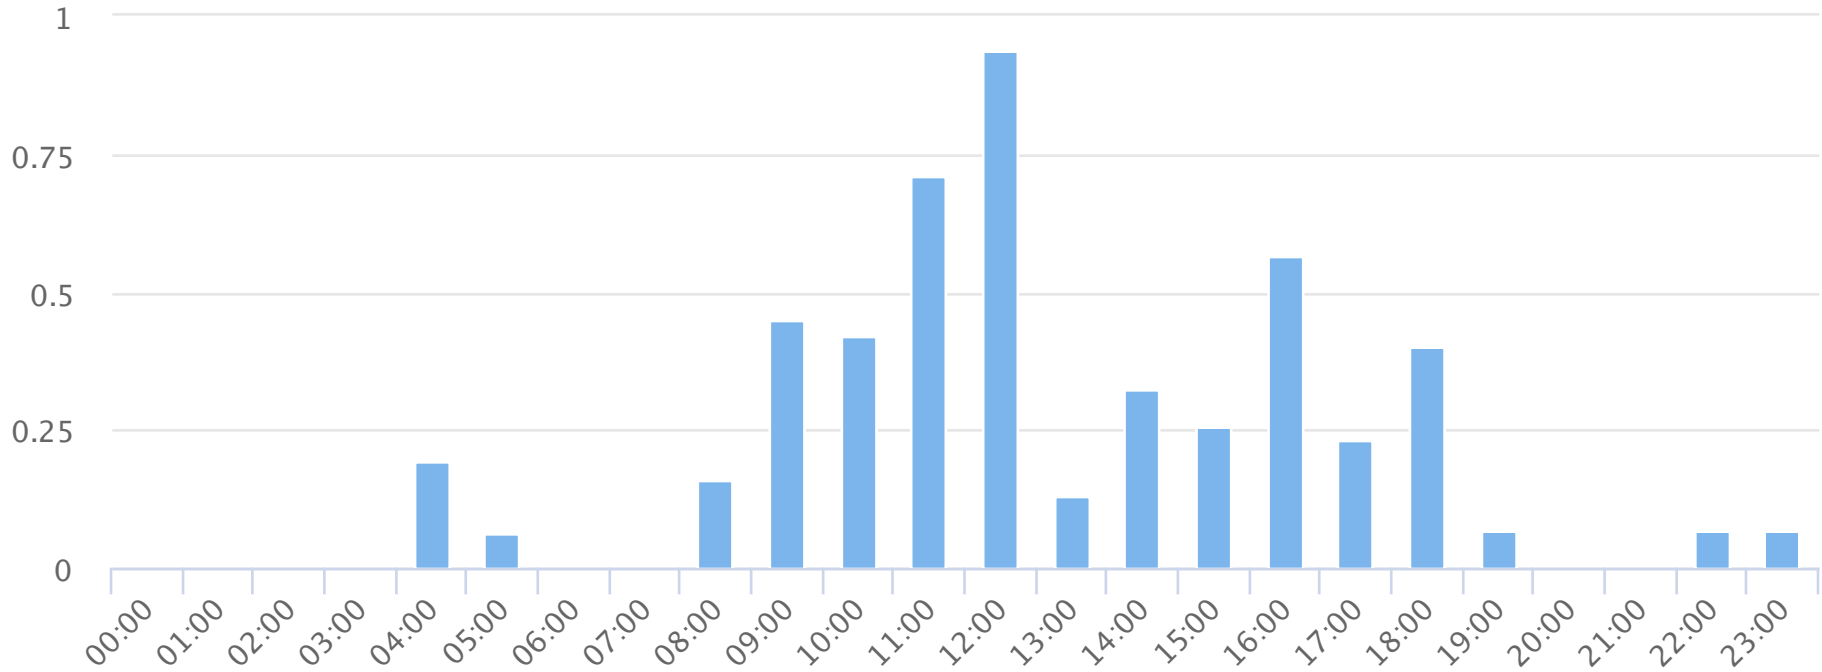

# Hours of the day

2018-10-01 to 2018-11-01

Hourly averages

Site Name	Average	Median	STDV	Min	Max
TRAILS Duncan Park Bike	0.3	0.2	0.2	0.1	0.9