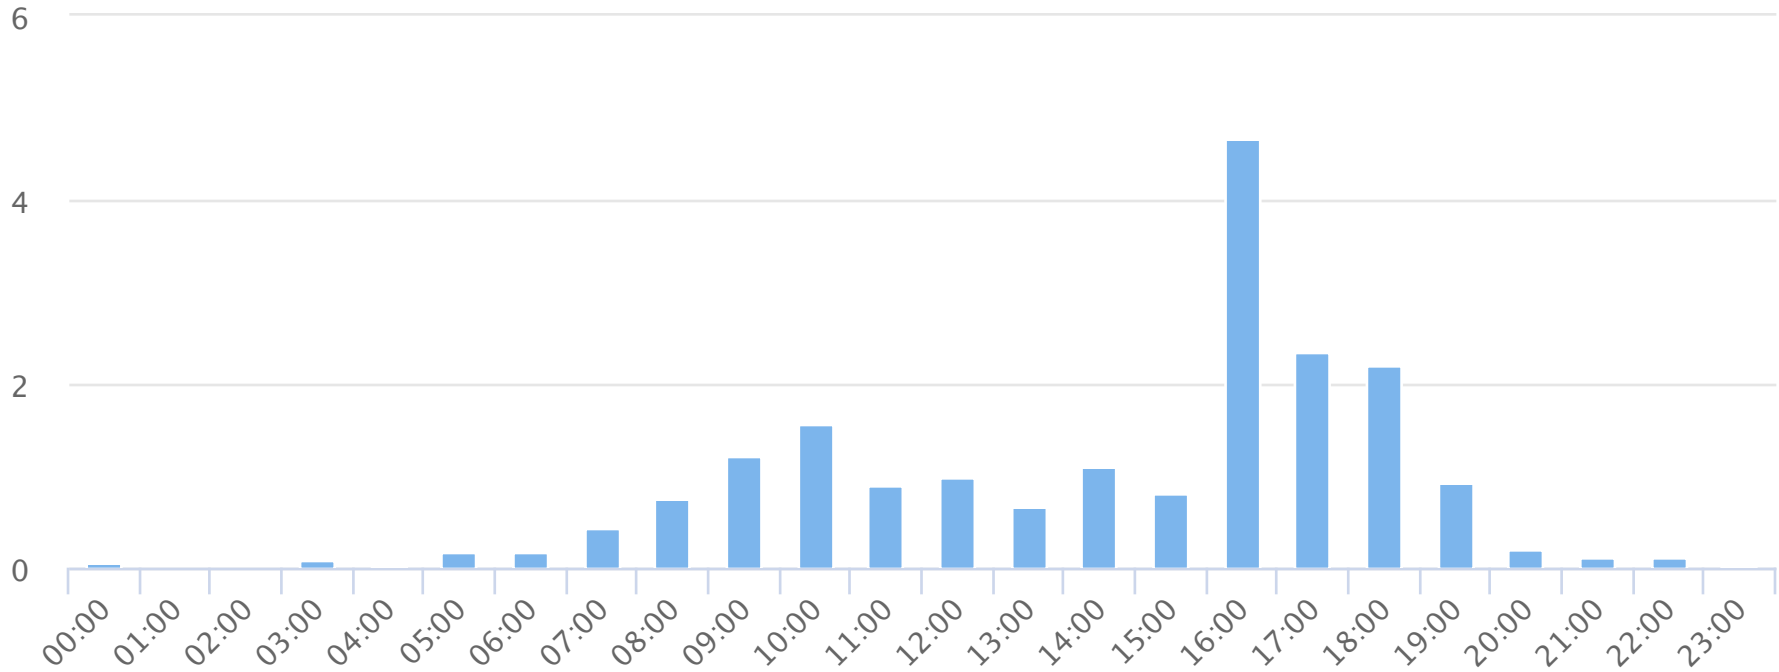

Hours of the day

2018-10-01 to 2018-11-01

Hourly averages

Site Name

TRAILS Duncan Park Walk

Average

0.9

Median

0.7

STDV

1.1

Min

0.0

Max

4.7