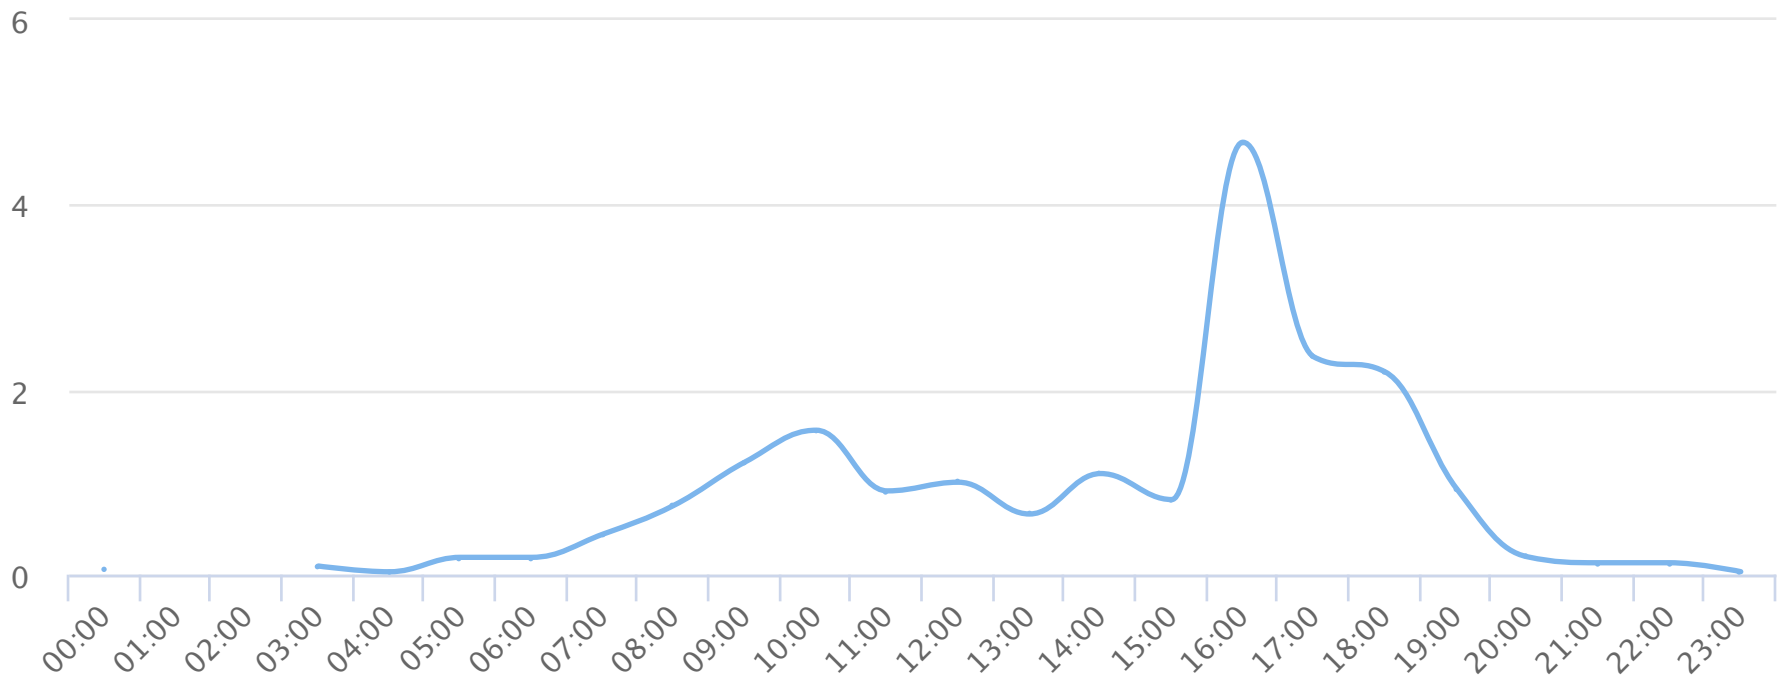

Hours of the day

2018-10-01 to 2018-11-01

Hourly averages

Site Name

TRAILS Duncan Park Walk

Average

0.9

Median

0.7

STDV

1.1

Min

0.0

Max

4.7