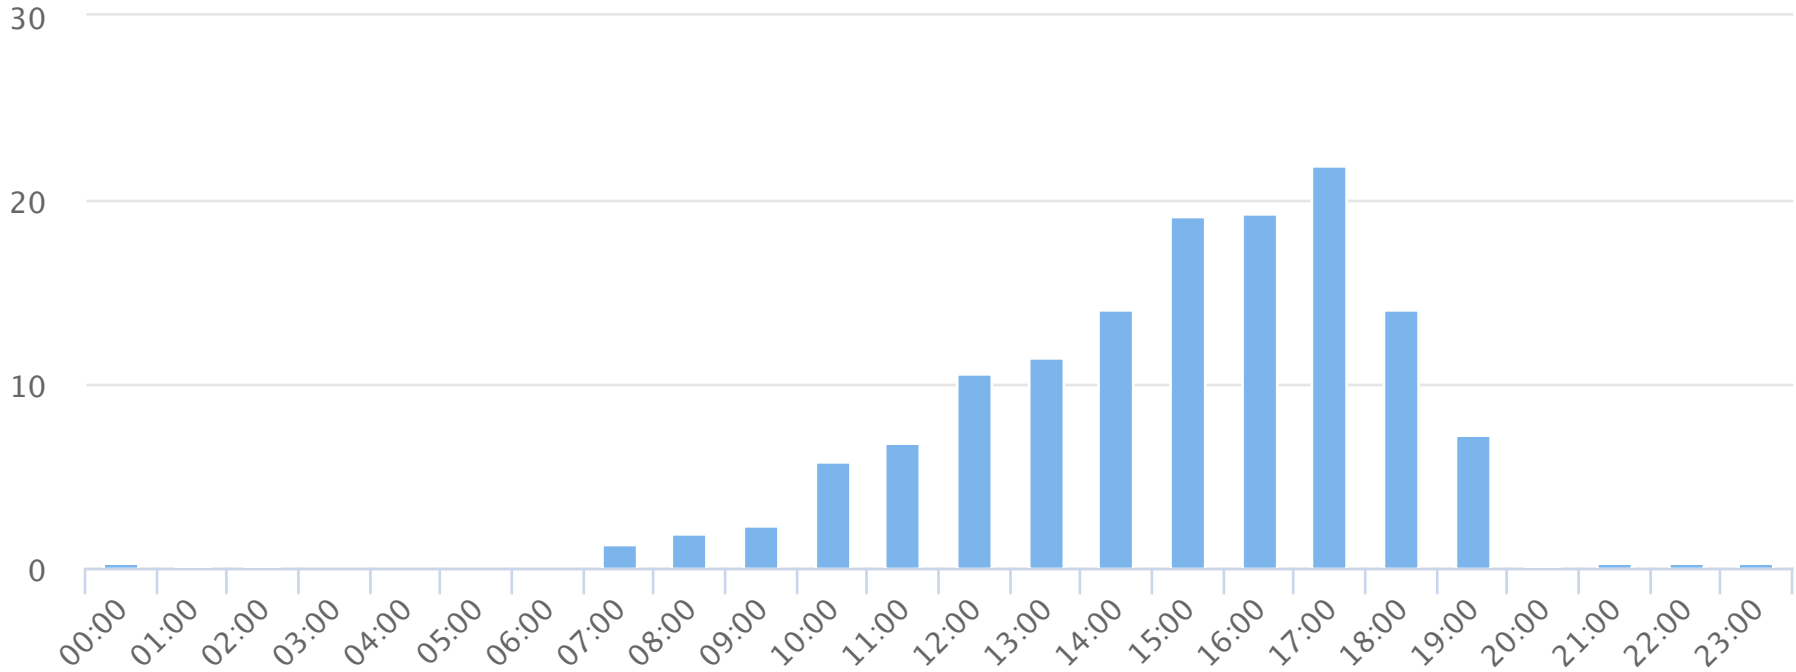

# Hours of the day

2018-09-30 to 2018-10-31

Hourly averages

Site Name	Average	Median	STDV	Min	Max
TRAILS Glendale Shoals	6.5	2.3	7.2	0.1	21.8