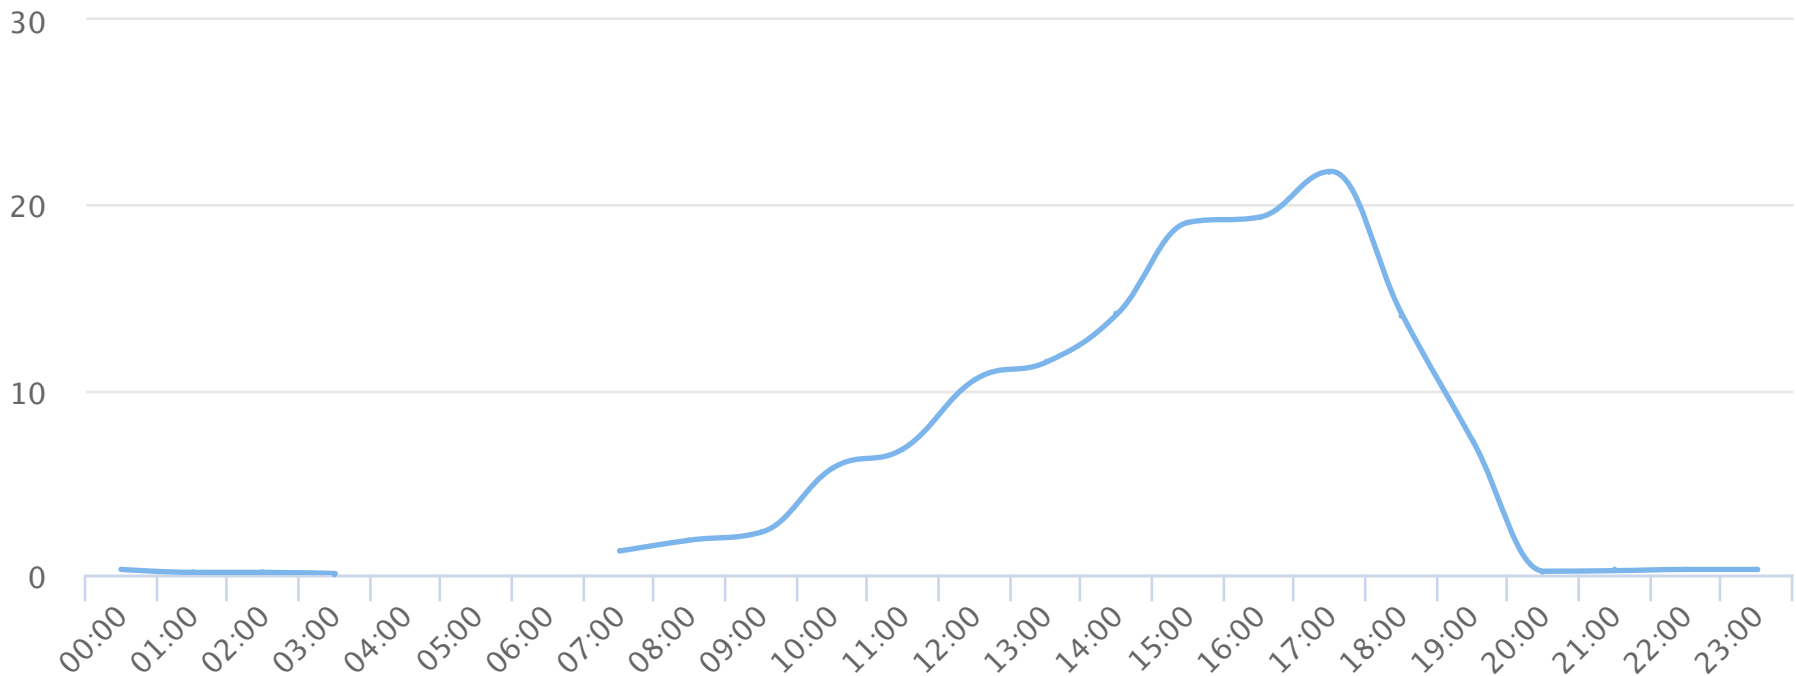

# Hours of the day

2018-09-30 to 2018-10-31

Hourly averages

Site Name	Average	Median	STDV	Min	Max
TRAILS Glendale Shoals	6.5	2.3	7.2	0.1	21.8