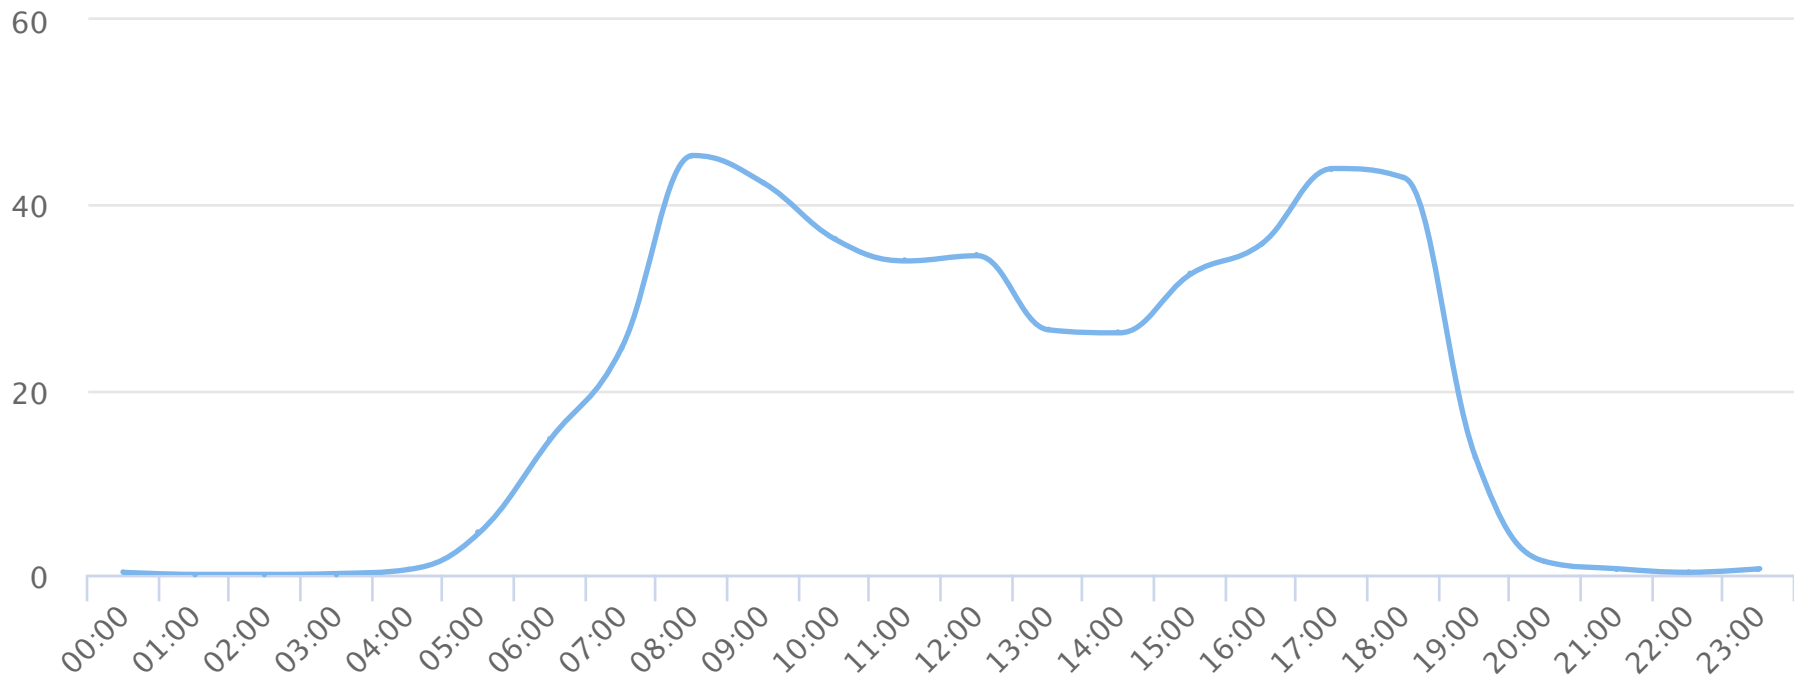

# Hours of the day

2018-10-01 to 2018-11-01

Hourly averages

Site Name	Average	Median	STDV	Min	Max
TRAILS MBF Rail Trail N	19.2	19.6	17.3	0.0	45.3