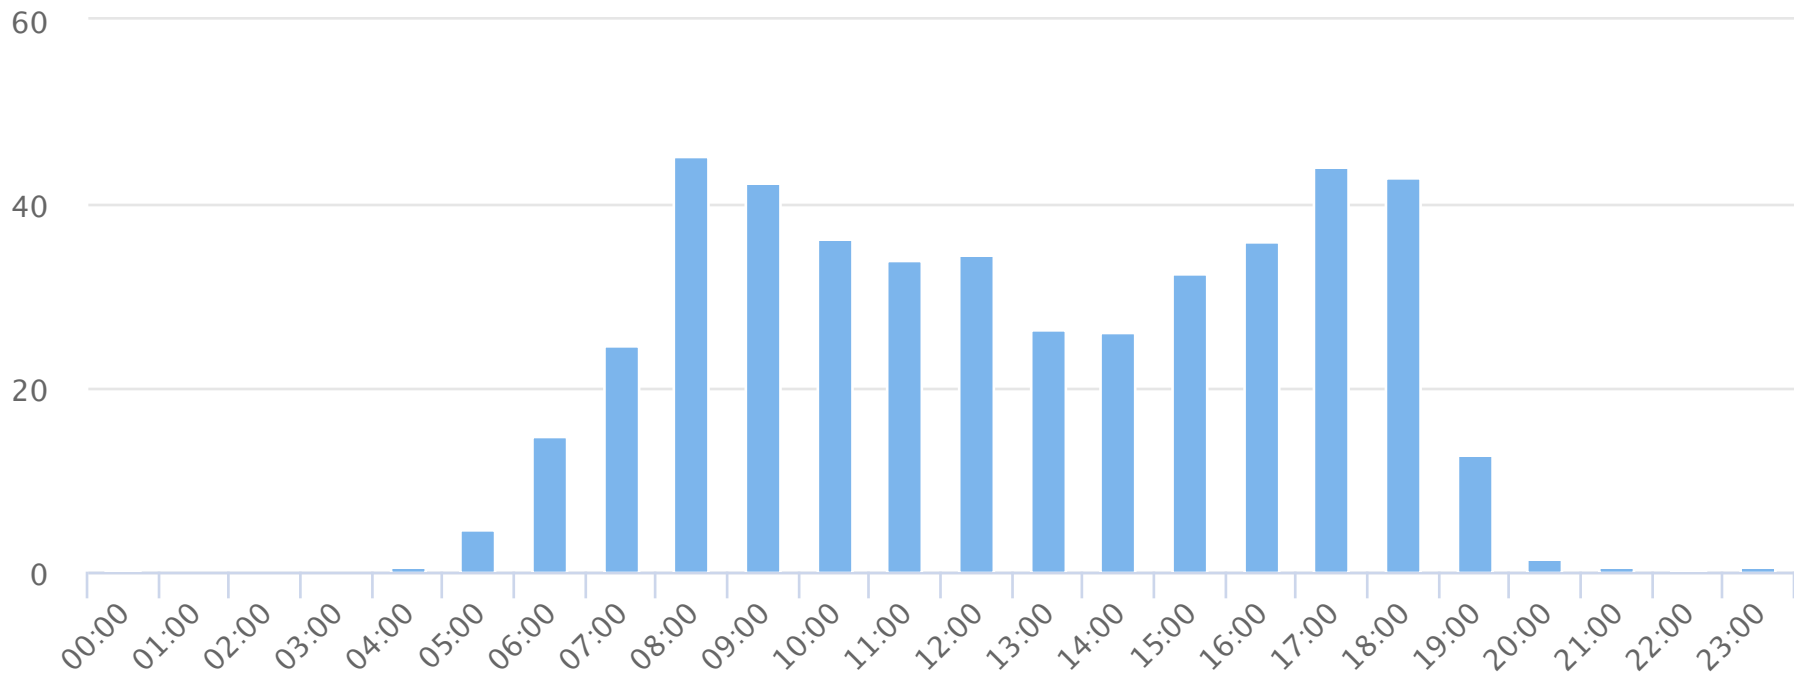

# Hours of the day

2018-10-01 to 2018-11-01

Hourly averages

Site Name	Average	Median	STDV	Min	Max
TRAILS MBF Rail Trail N	19.2	19.6	17.3	0.0	45.3