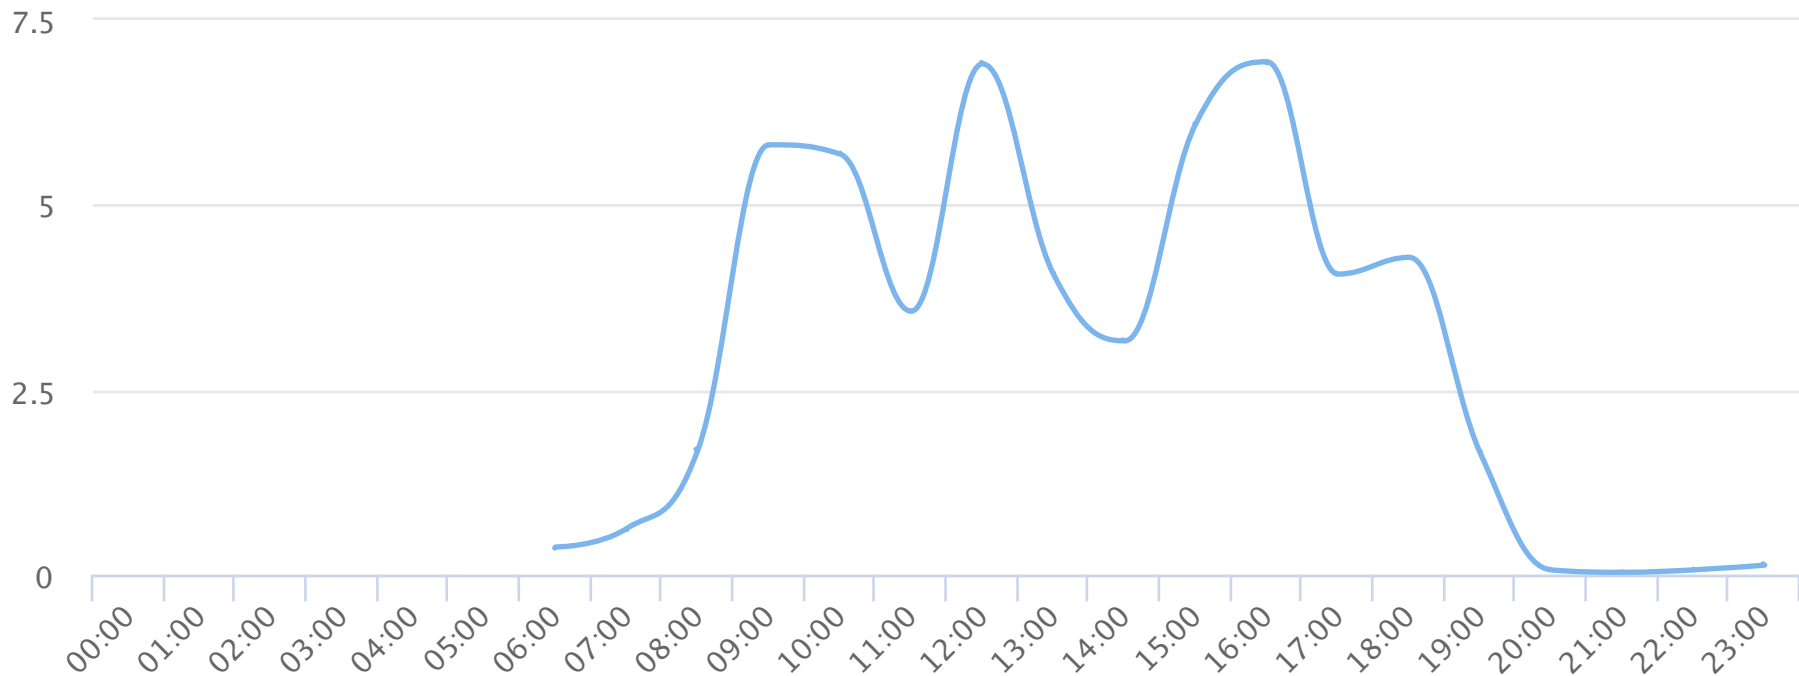

Hours of the day

2018-10-01 to 2018-11-01

Hourly averages

Site Name

TRAILS Rail Yard

Average

3.1

Median

3.4

STDV

2.5

Min

0.0

Max

6.9