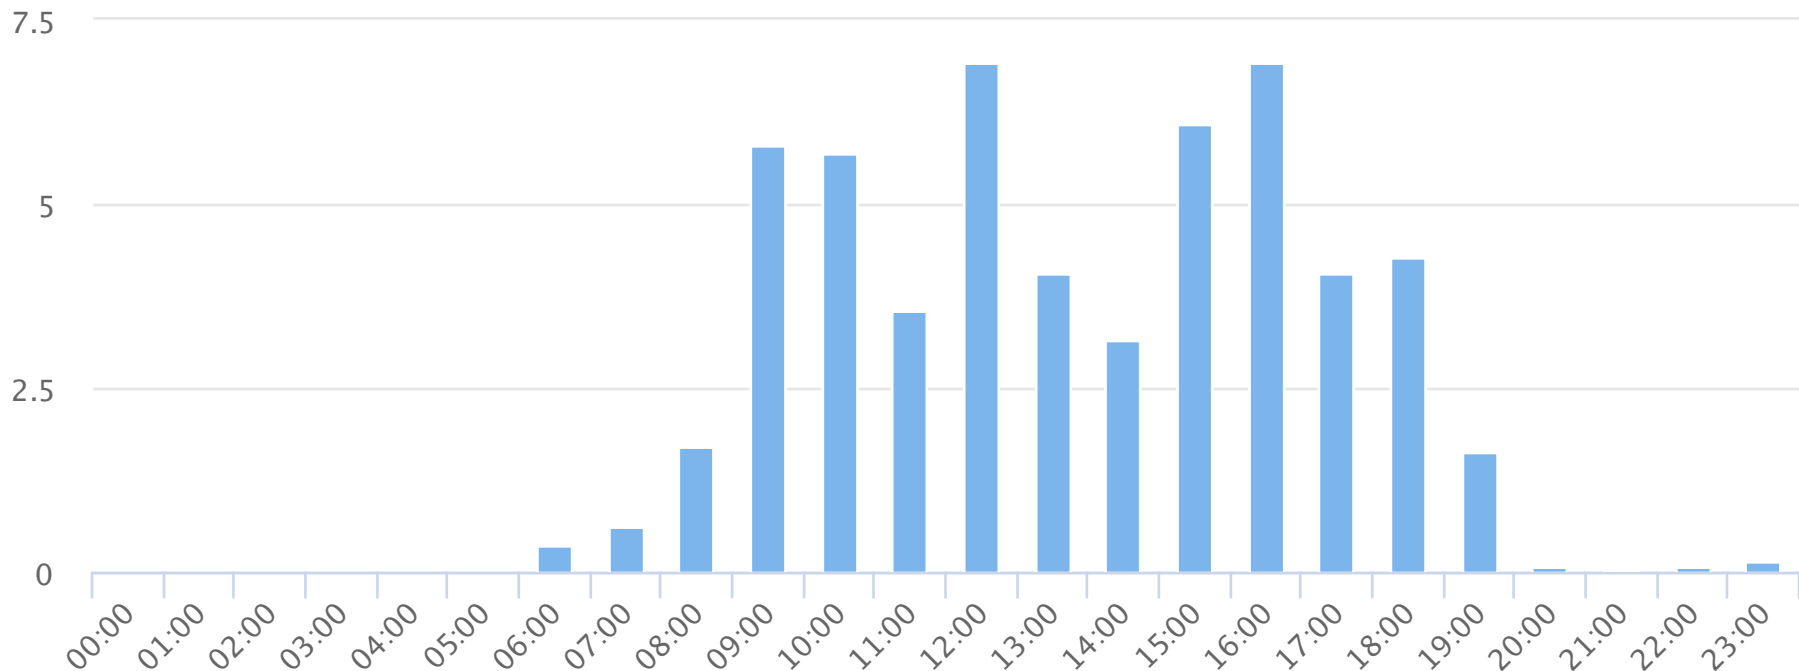

Hours of the day

2018-10-01 to 2018-11-01

Hourly averages

Site Name

TRAILS Rail Yard

Average

3.1

Median

3.4

STDV

2.5

Min

0.0

Max

6.9