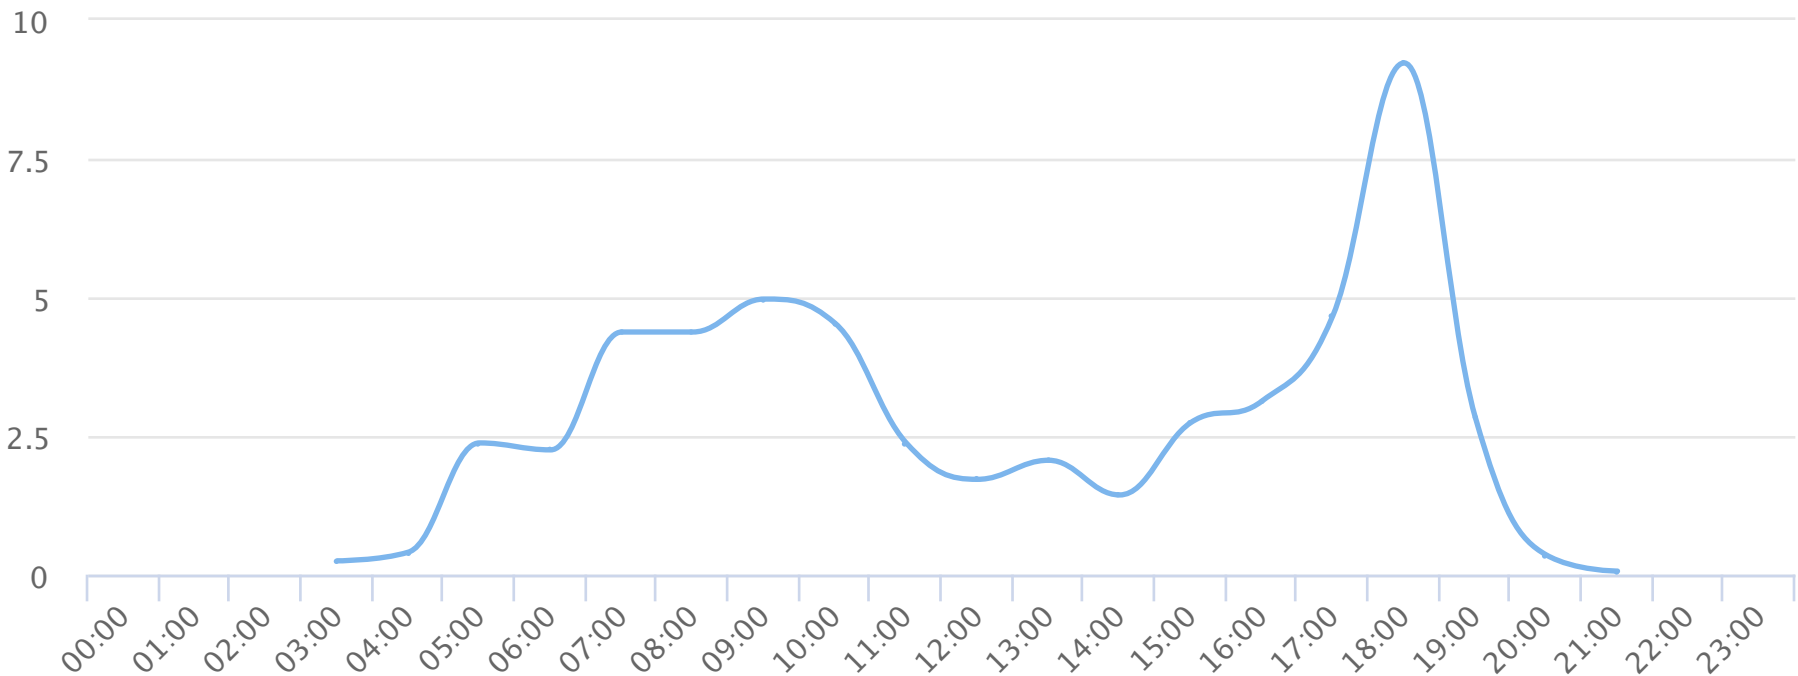

Hours of the day

2018-10-01 to 2018-11-01

Hourly averages

Site Name	Average	Median	STDV	Min	Max
TRAILS Wadsworth Trail	2.9	2.4	2.1	0.1	9.2