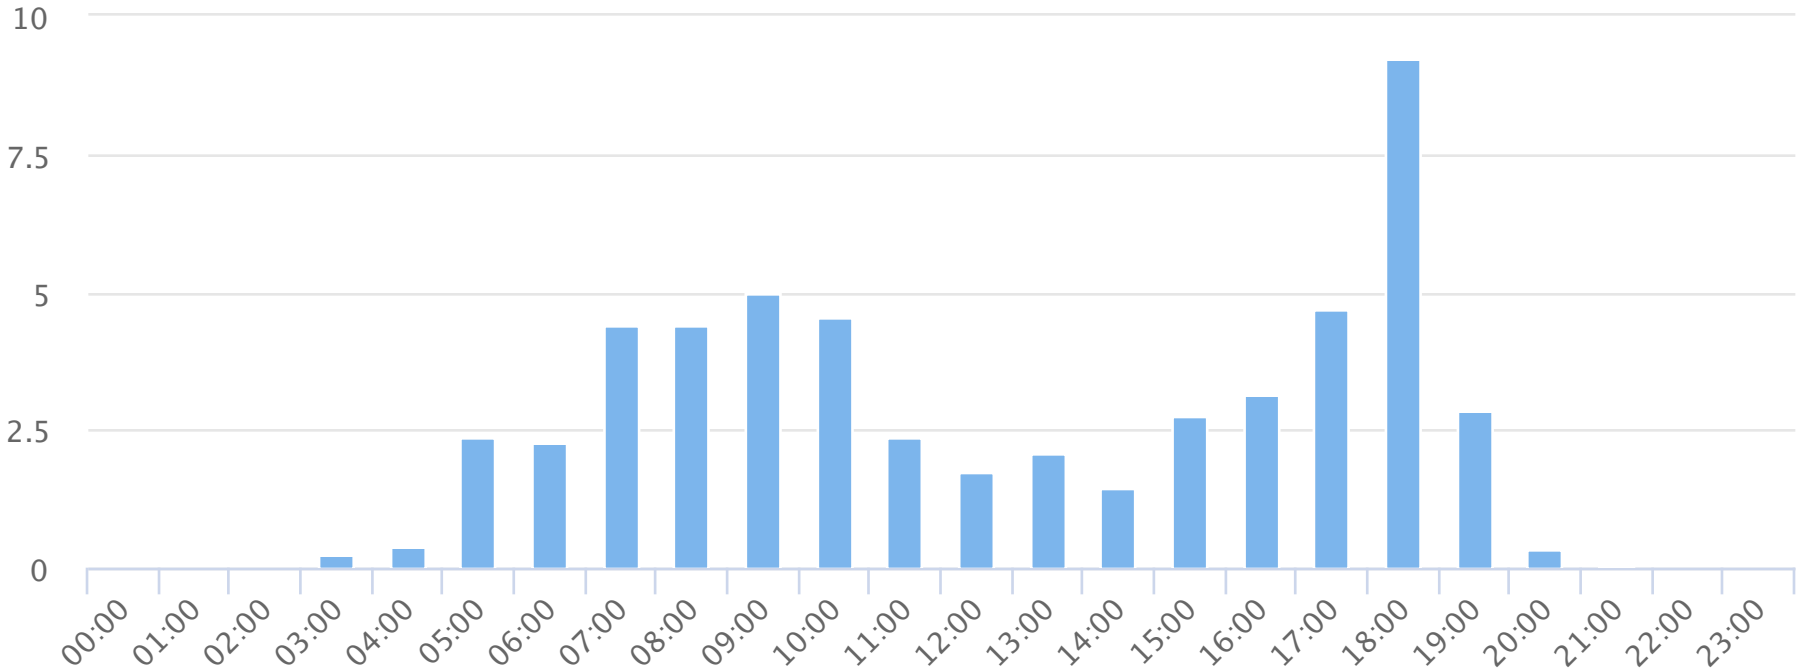

Hours of the day

2018-10-01 to 2018-11-01

Hourly averages

Site Name	Average	Median	STDV	Min	Max
TRAILS Wadsworth Trail	2.9	2.4	2.1	0.1	9.2