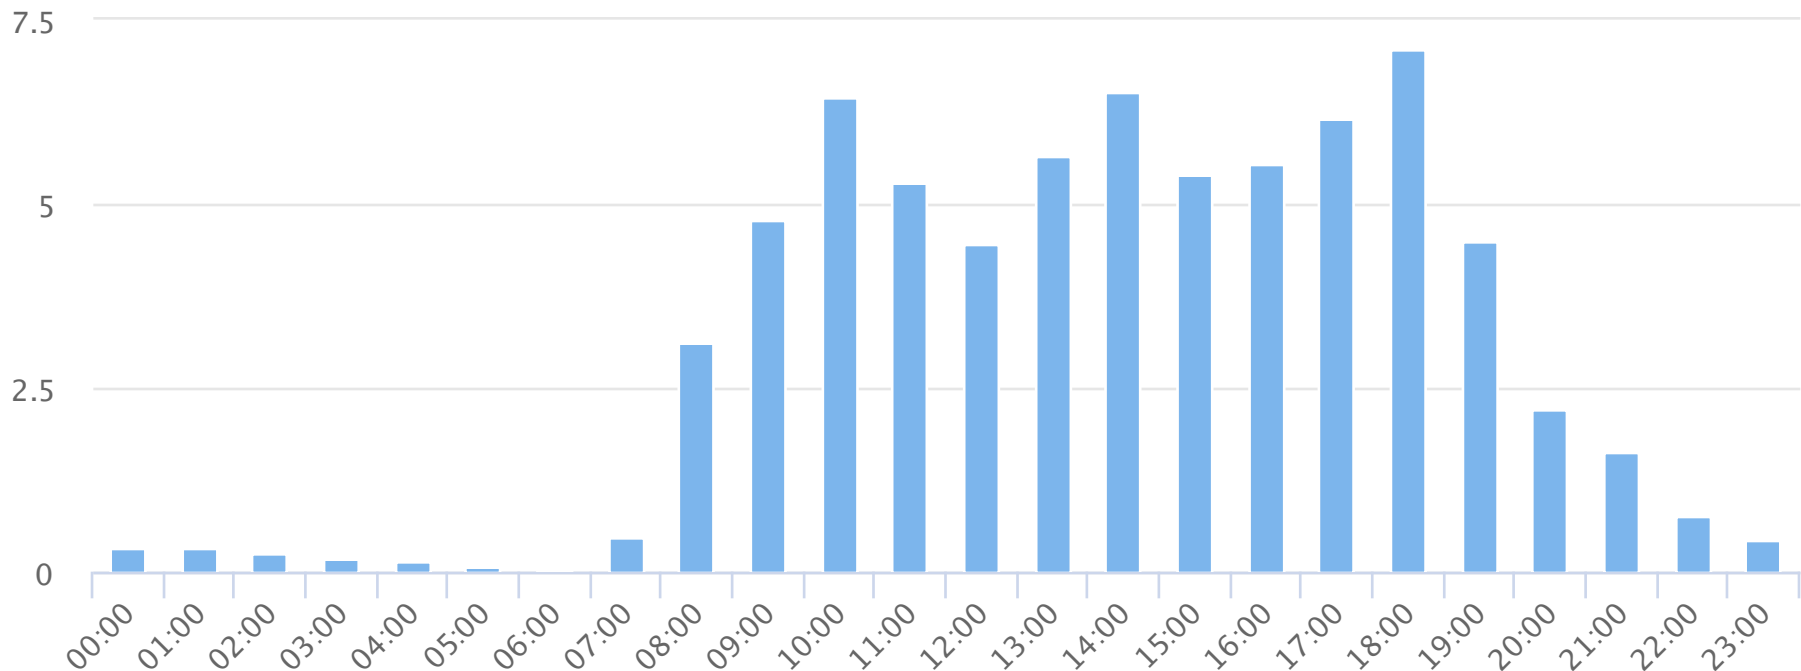

Hours of the day

2018-11-01 to 2018-11-30

Hourly averages

Site Name	Average	Median	STDV	Min	Max
TRAILS Butterfly Branch	3.0	2.7	2.6	0.0	7.1