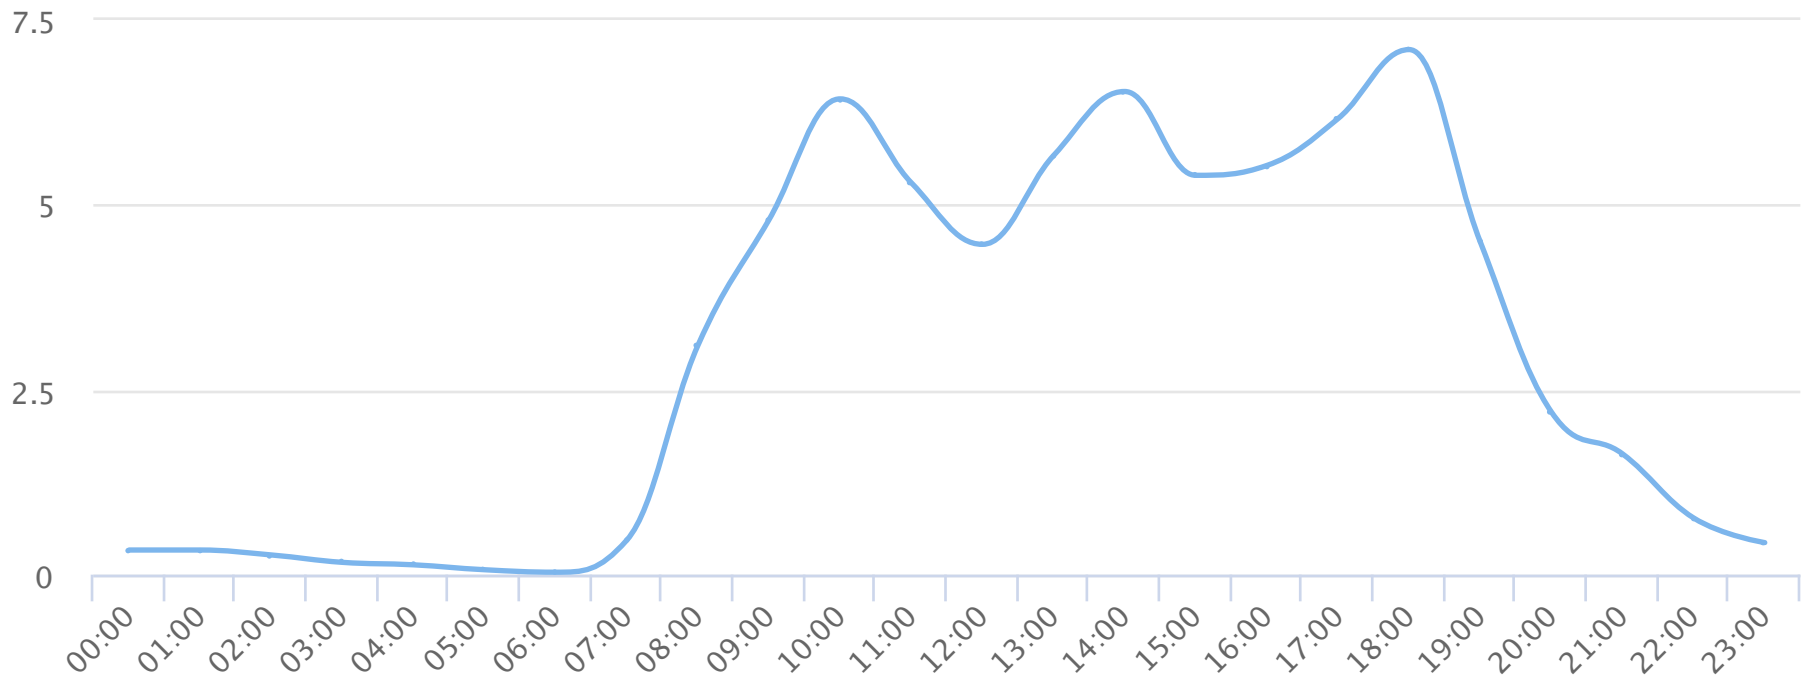

Hours of the day

2018-11-01 to 2018-11-30

Hourly averages

Site Name	Average	Median	STDV	Min	Max
TRAILS Butterfly Branch	3.0	2.7	2.6	0.0	7.1