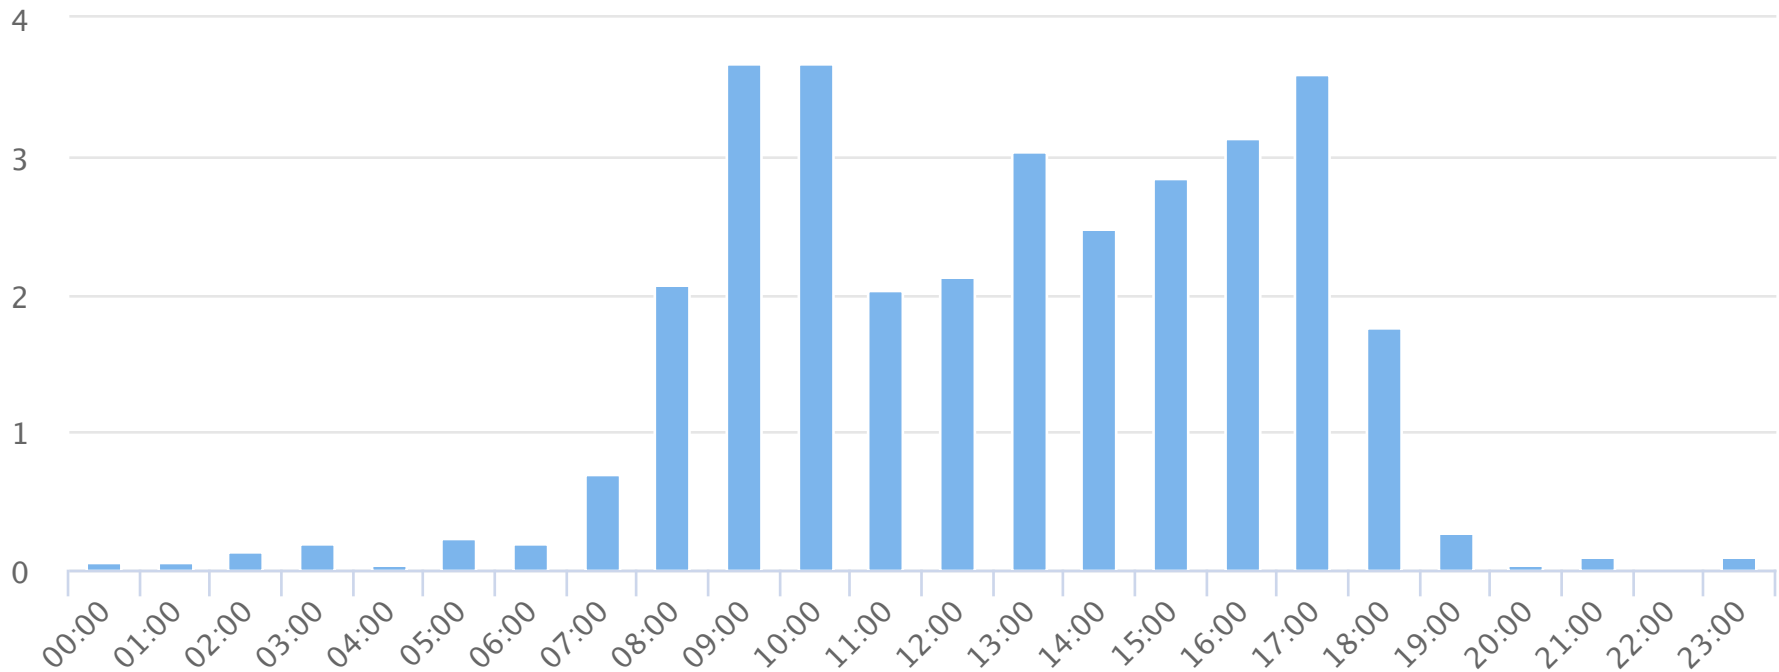

Hours of the day

2018-11-01 to 2018-11-30

Hourly averages

Site Name

TRAILS Drayton N

Average

1.4

Median

0.7

STDV

1.4

Min

0.0

Max

3.7