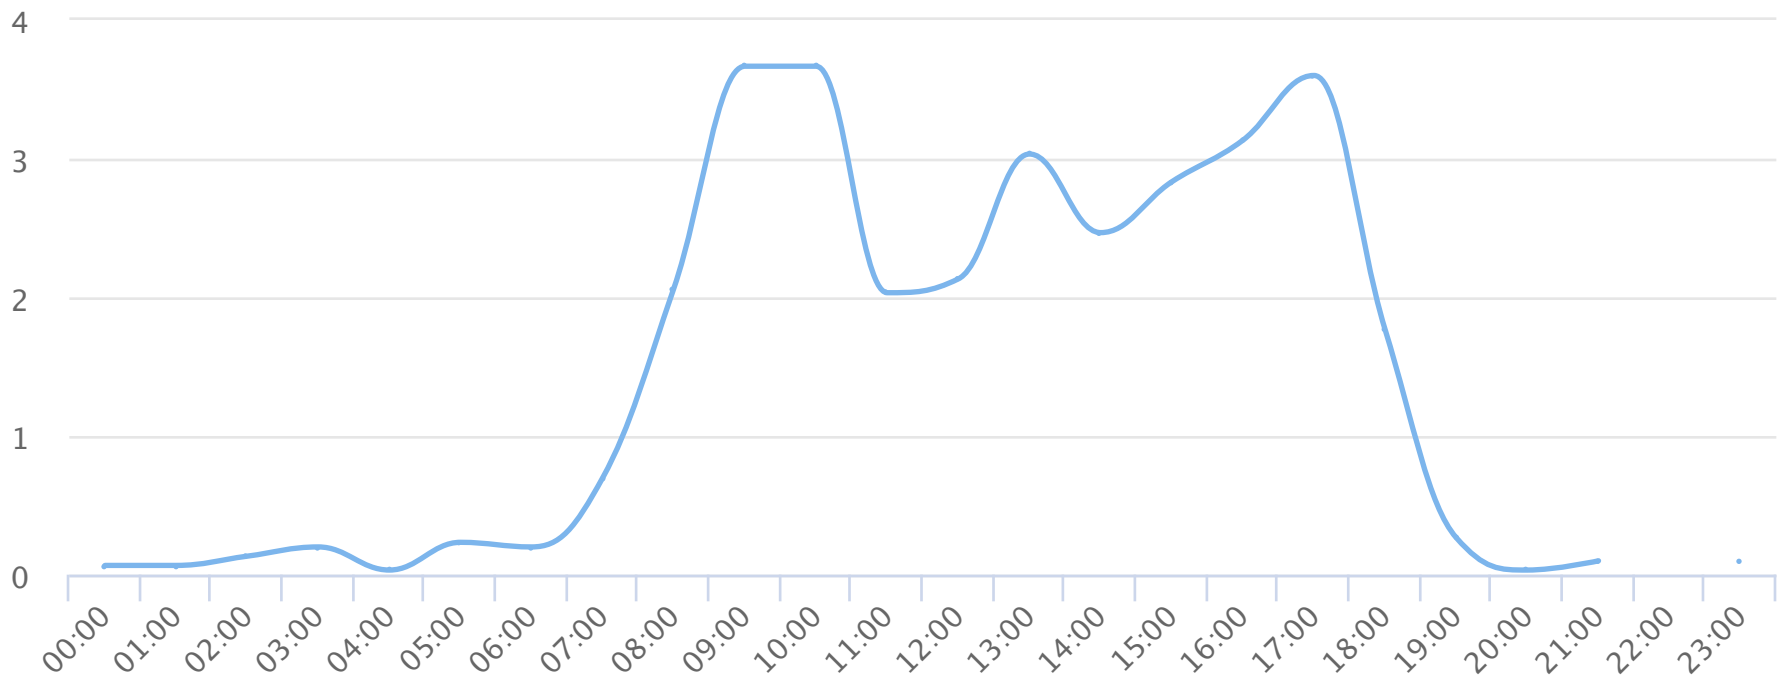

Hours of the day

2018-11-01 to 2018-11-30

Hourly averages

Site Name

TRAILS Drayton N

Average

1.4

Median

0.7

STDV

1.4

Min

0.0

Max

3.7