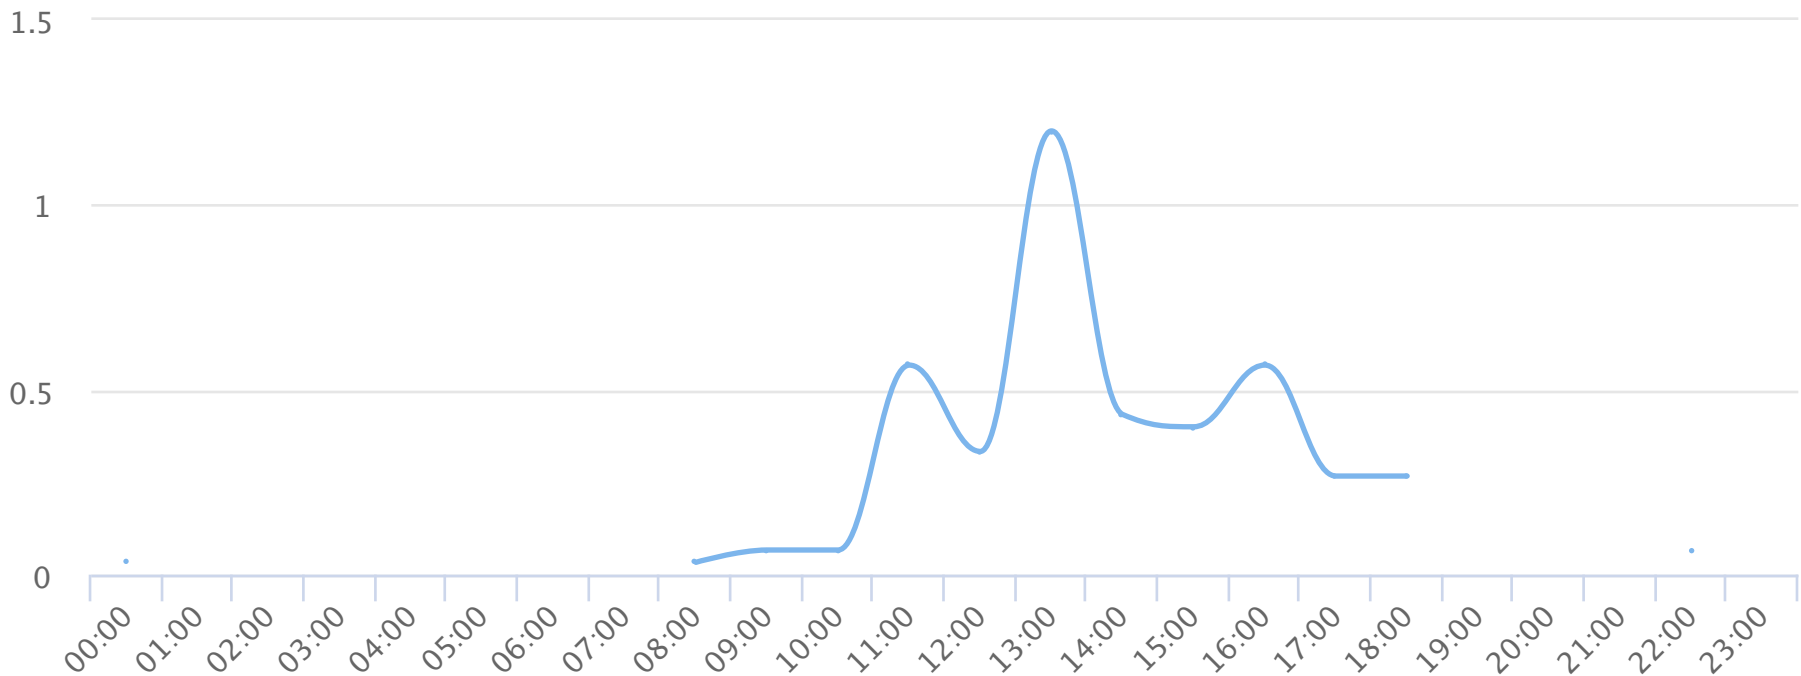

Hours of the day

2018-11-01 to 2018-11-30

Hourly averages

Site Name	Average	Median	STDV	Min	Max
TRAILS Duncan Park Bike	0.3	0.3	0.3	0.0	1.2