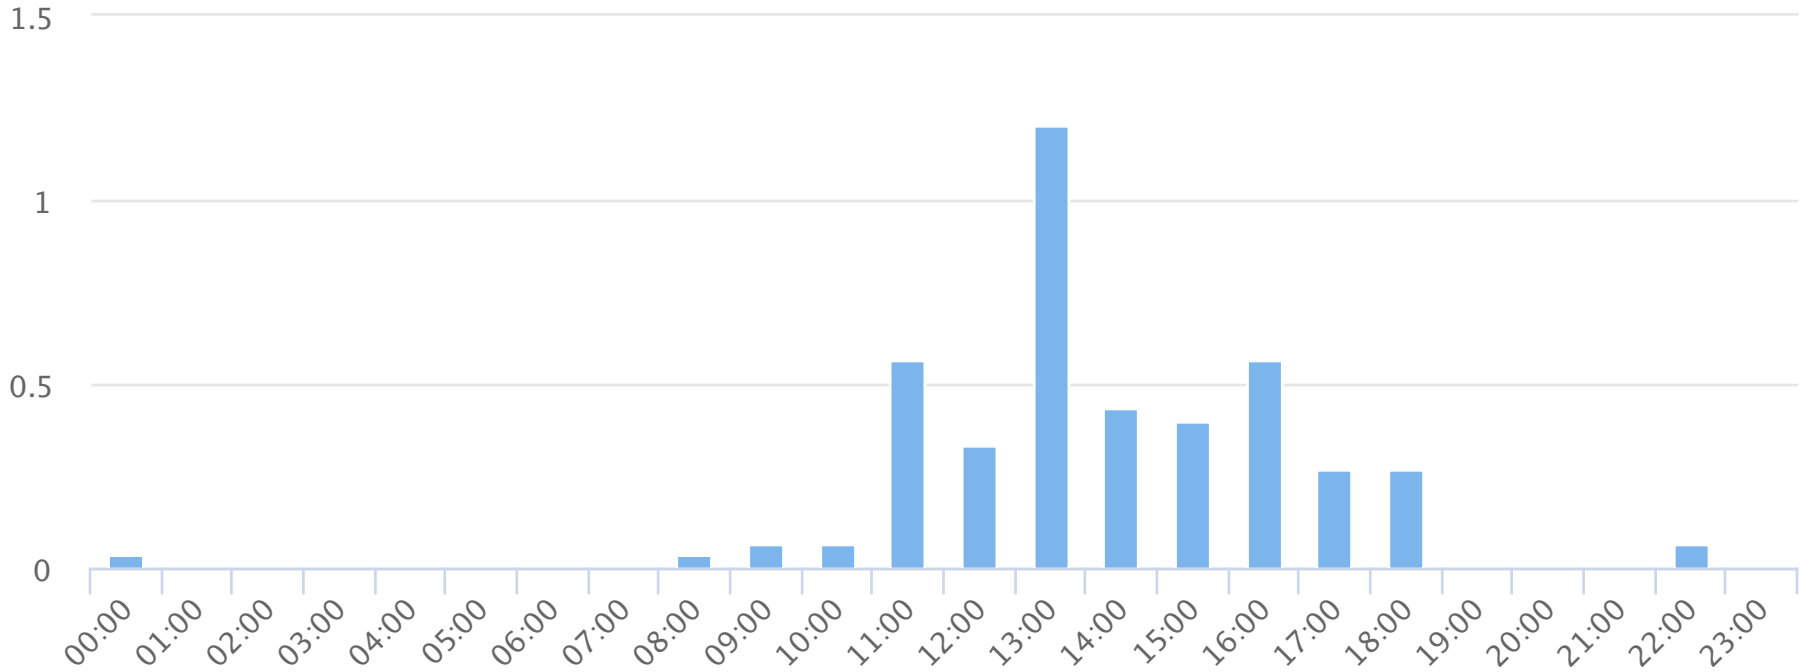

Hours of the day

2018-11-01 to 2018-11-30

Hourly averages

Site Name	Average	Median	STDV	Min	Max
TRAILS Duncan Park Bike	0.3	0.3	0.3	0.0	1.2