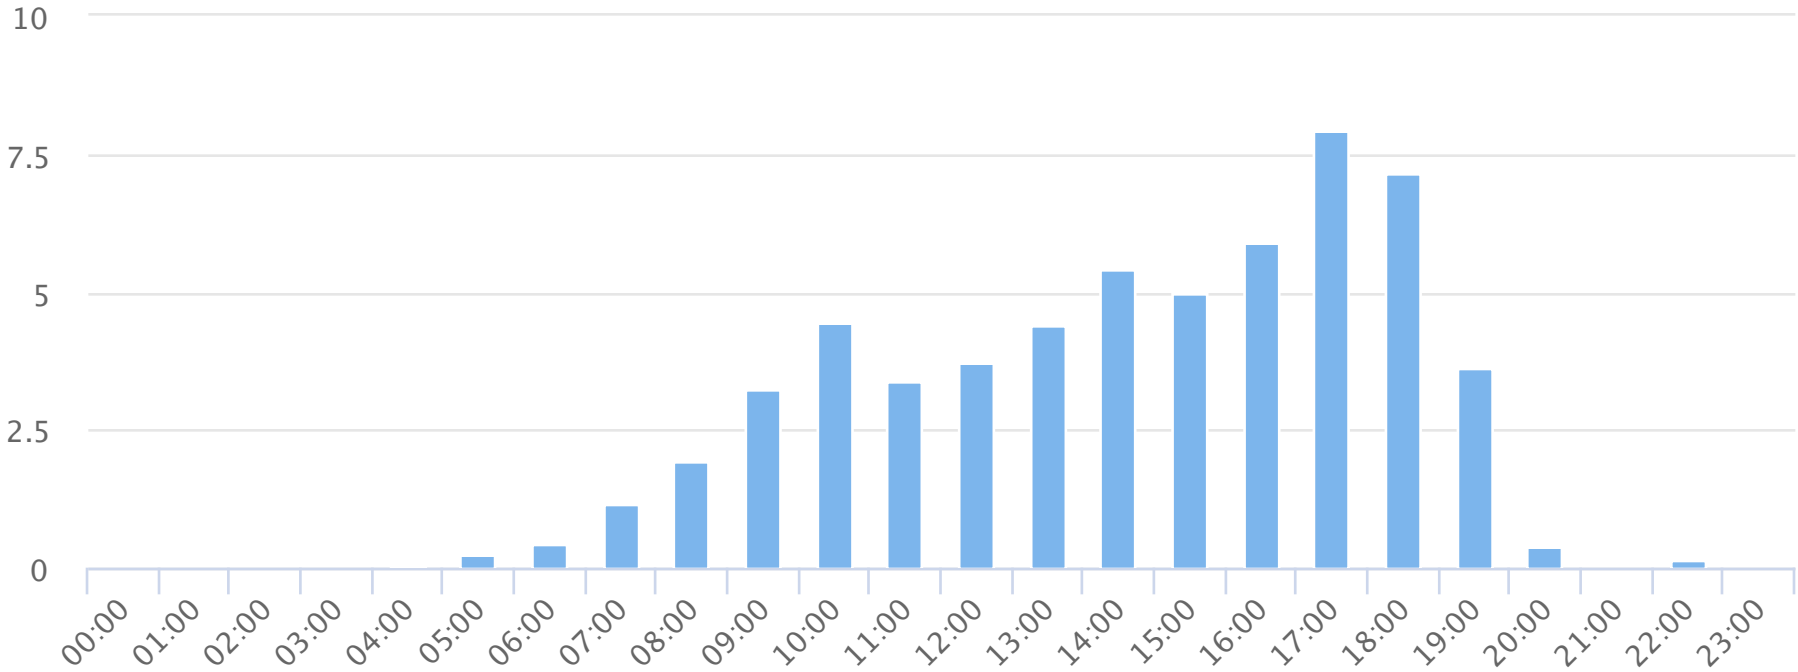

# Hours of the day

2018-04-01 to 2018-05-01

Hourly averages

**Site Name**

TRAILS Drayton N

**Average**

3.2

**Median**

3.5

**STDV**

2.4

**Min**

0.0

**Max**

7.9