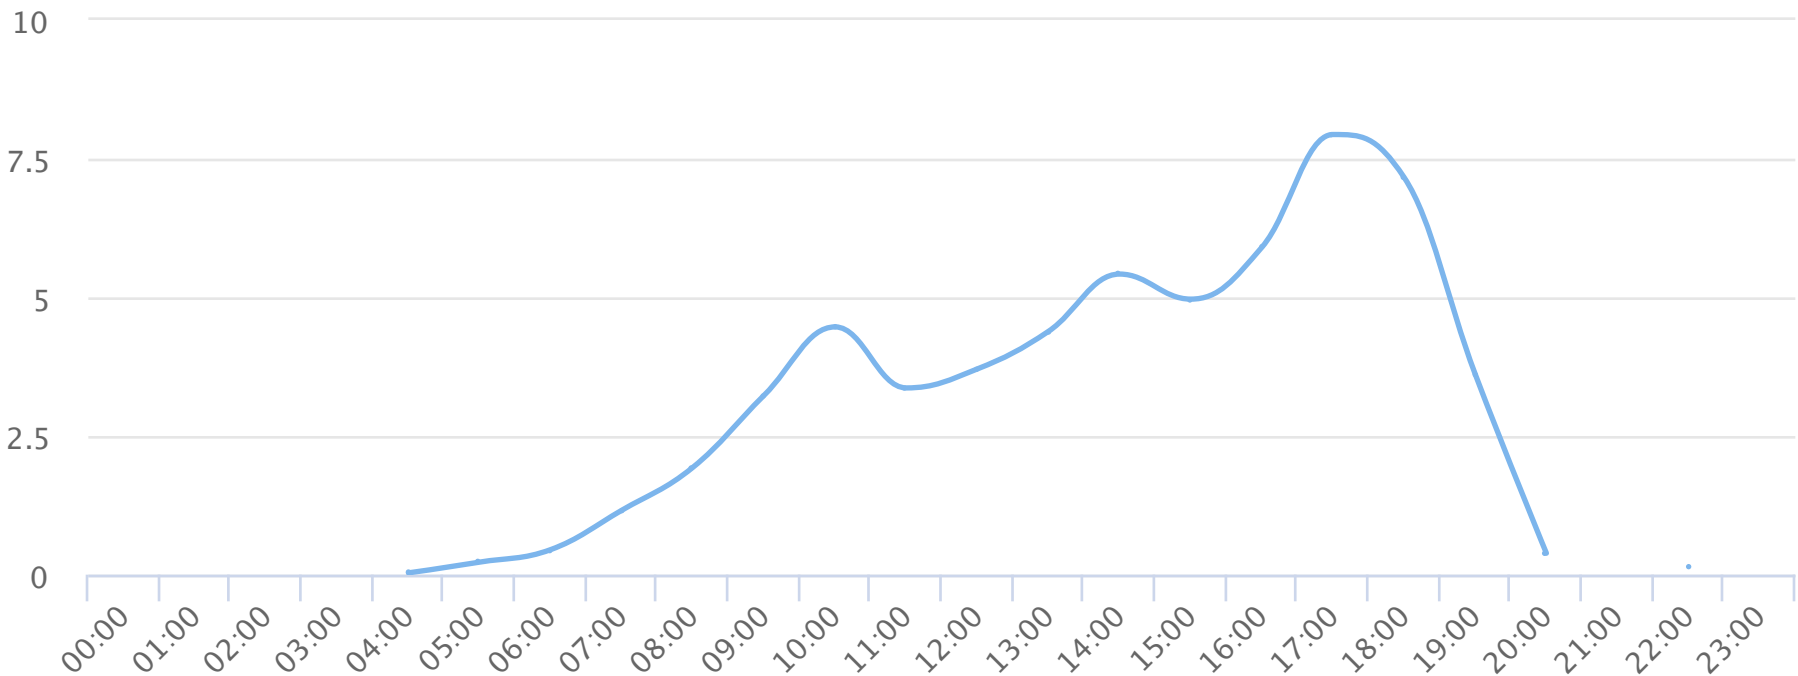

# Hours of the day

2018-04-01 to 2018-05-01

Hourly averages

**Site Name**

TRAILS Drayton N

**Average**

3.2

**Median**

3.5

**STDV**

2.4

**Min**

0.0

**Max**

7.9