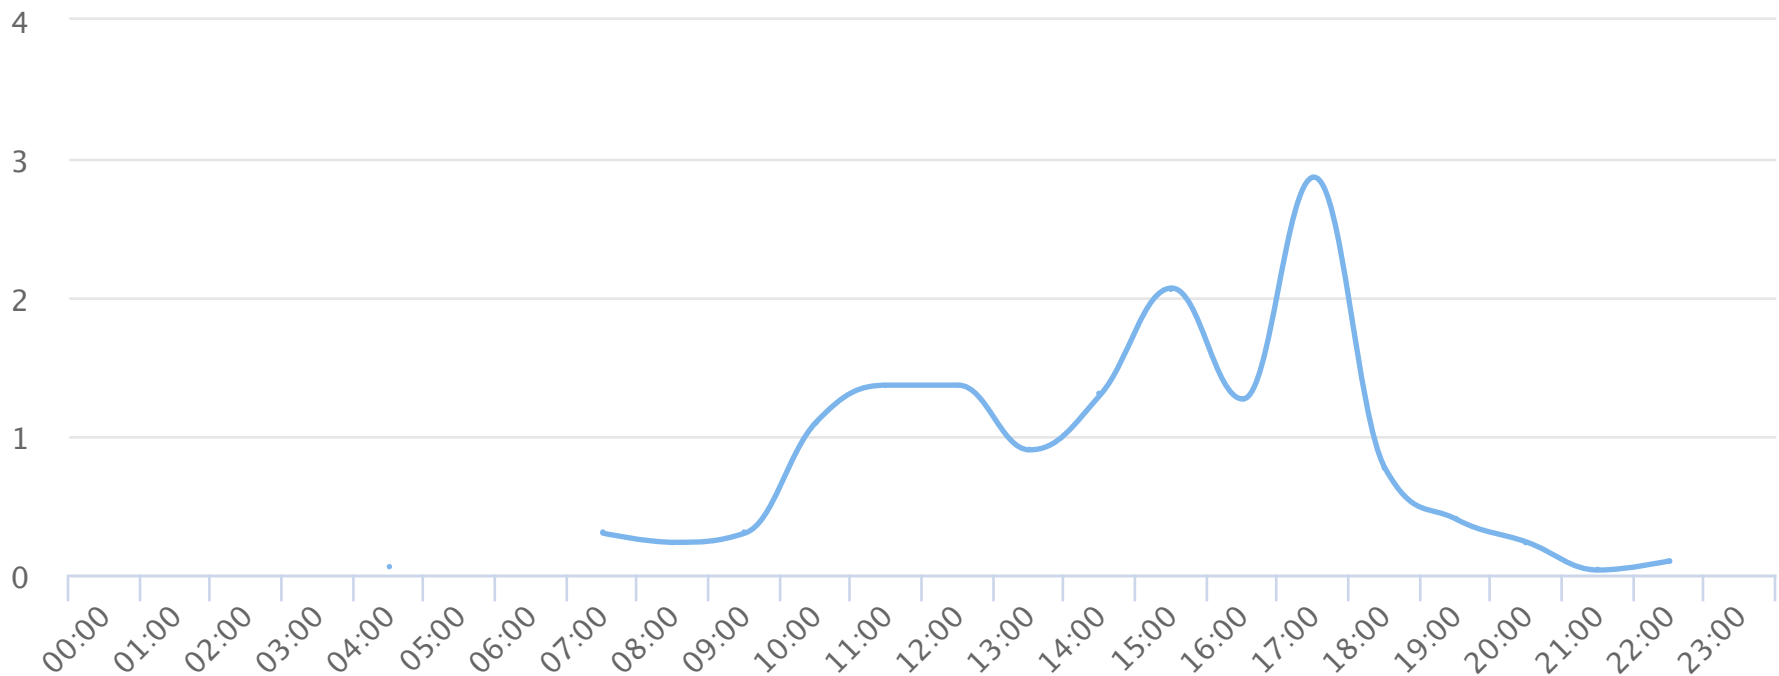

Hours of the day

2018-11-01 to 2018-11-30

Hourly averages

Site Name

Average

Median

STDV

Min

Max

TRAILS Duncan Park Walk

0.9

0.8

0.8

0.0

2.9