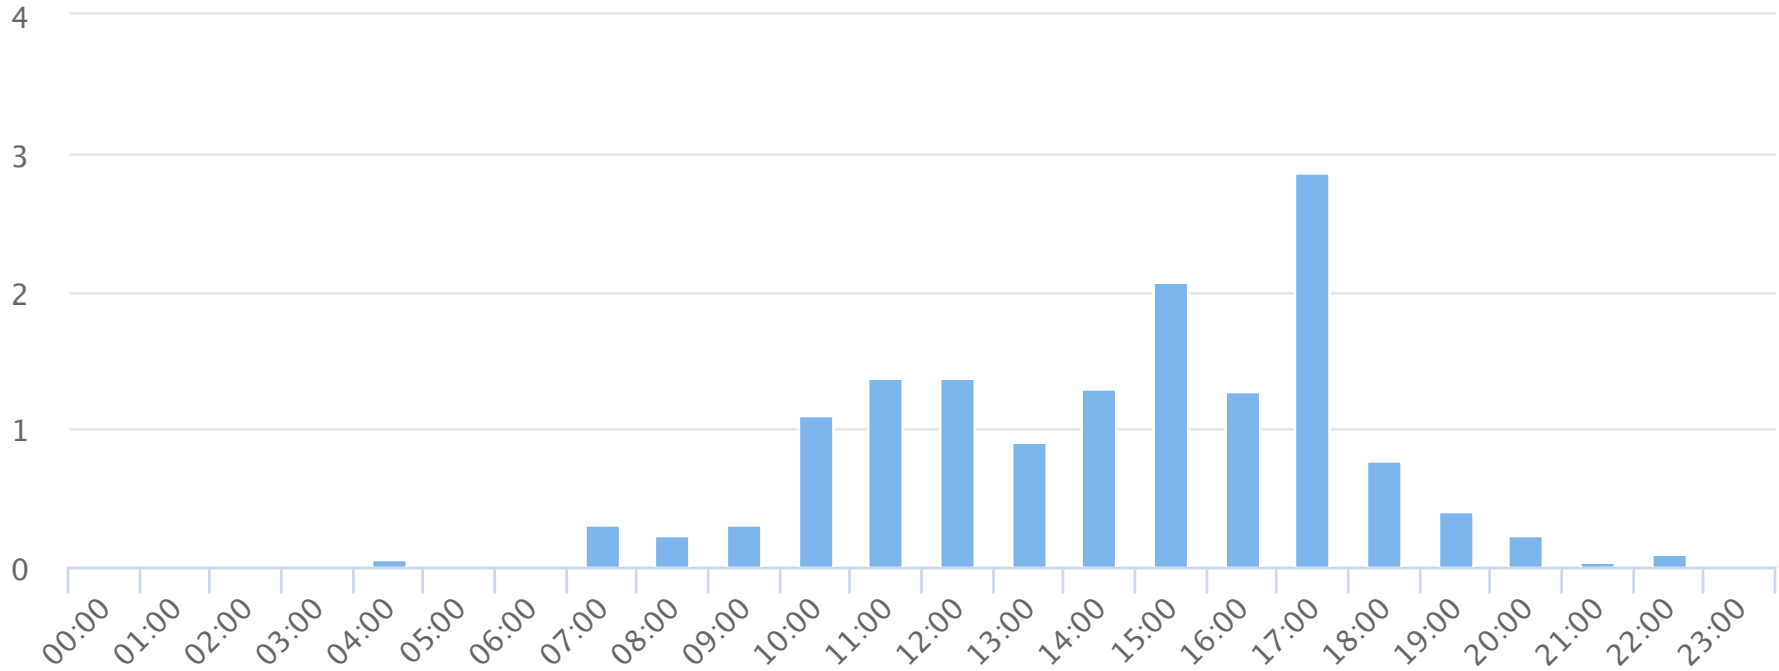

Hours of the day

2018-11-01 to 2018-11-30

Hourly averages

Site Name

Average

Median

STDV

Min

Max

TRAILS Duncan Park Walk

0.9

0.8

0.8

0.0

2.9