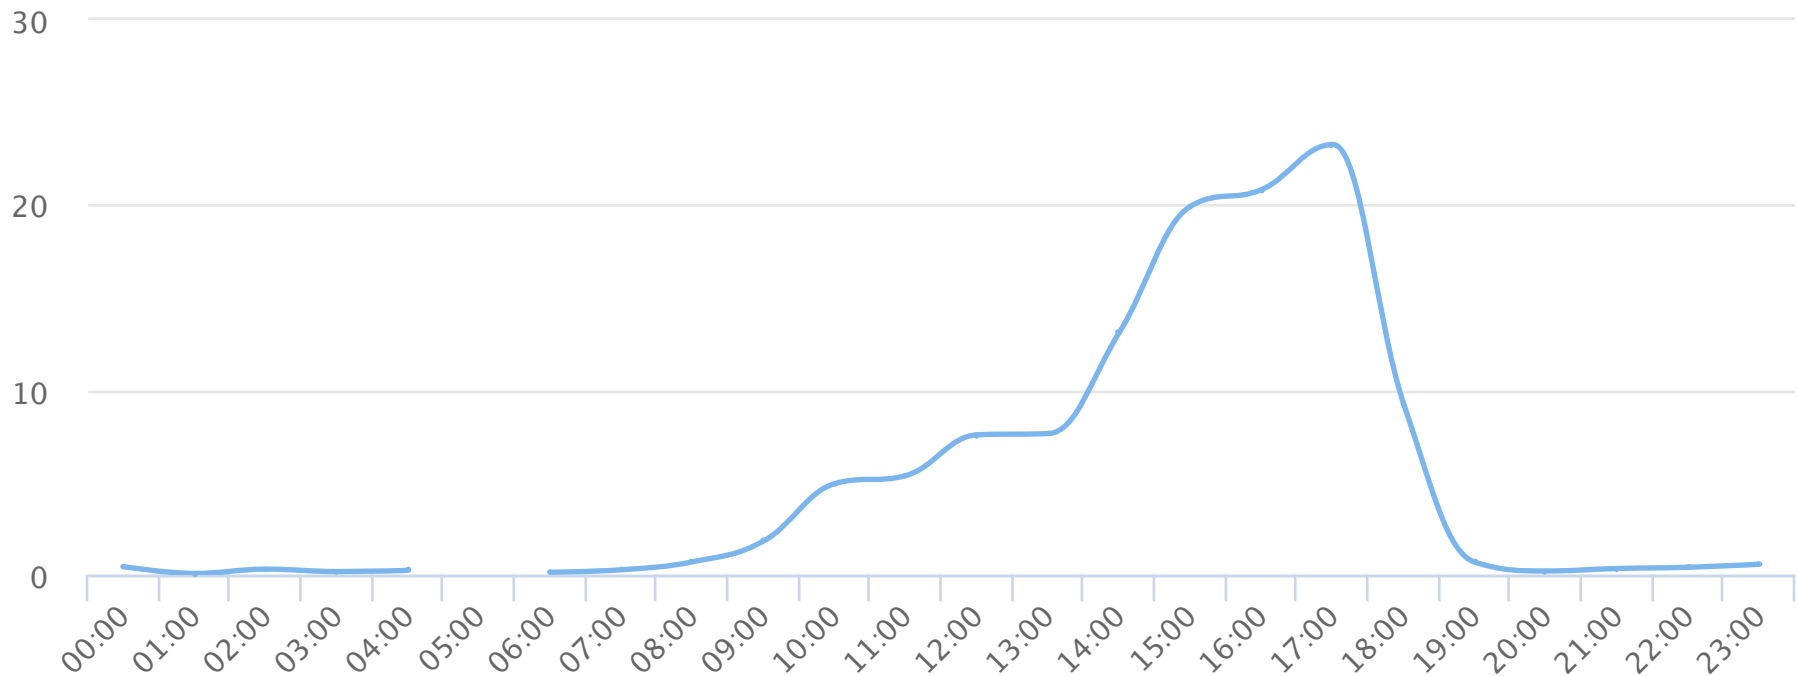

Hours of the day

2018-11-01 to 2018-11-30

Hourly averages

Site Name	Average	Median	STDV	Min	Max
TRAILS Glendale Shoals	5.1	0.7	7.2	0.1	23.3