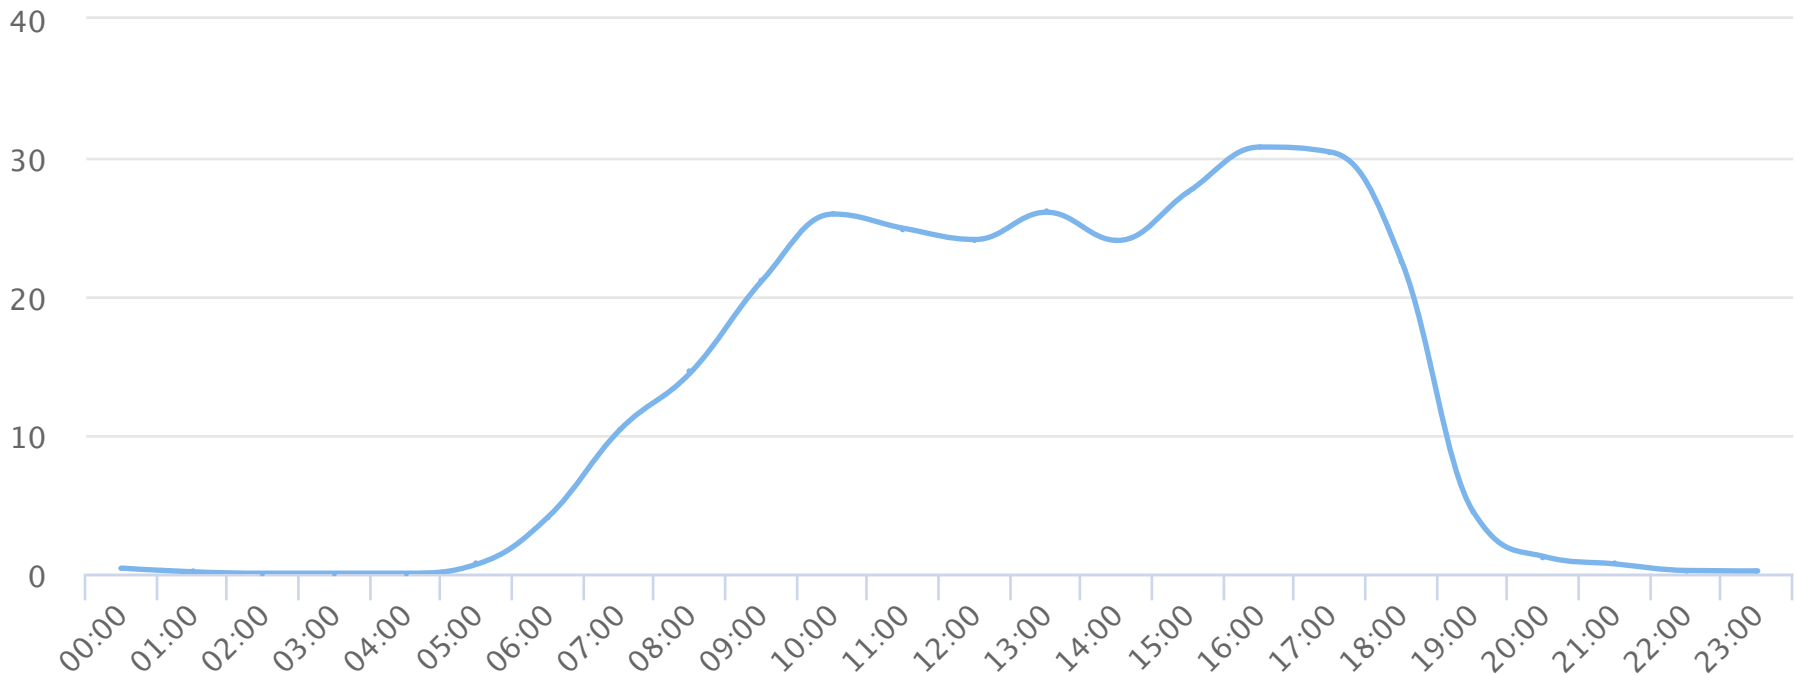

Hours of the day

2018-11-01 to 2018-11-30

Hourly averages

Site Name

Average

Median

STDV

Min

Max

TRAILS MBF Rail Trail N

12.3

7.4

12.0

0.0

30.8