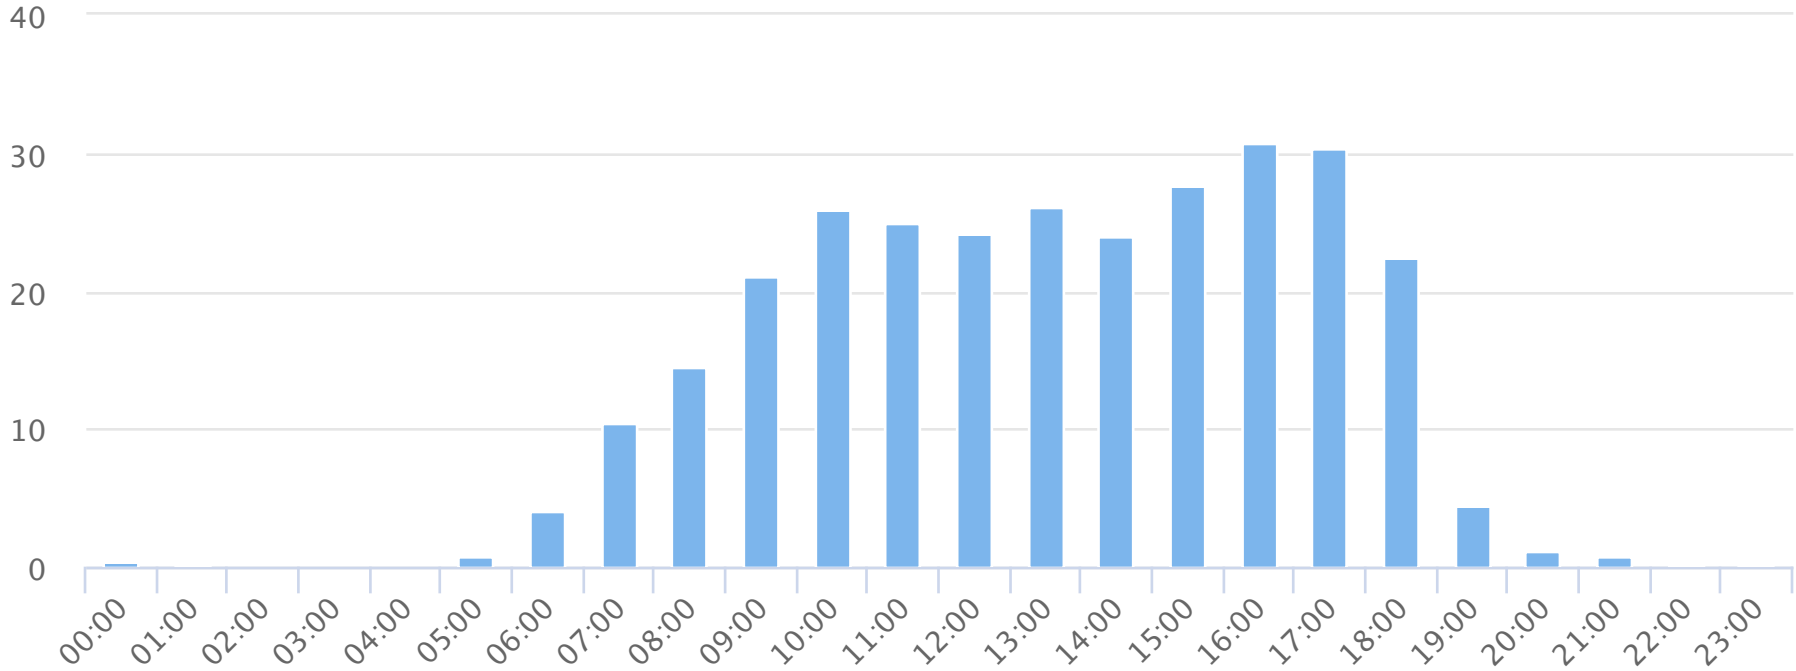

Hours of the day

2018-11-01 to 2018-11-30

Hourly averages

Site Name

Average

Median

STDV

Min

Max

TRAILS MBF Rail Trail N

12.3

7.4

12.0

0.0

30.8