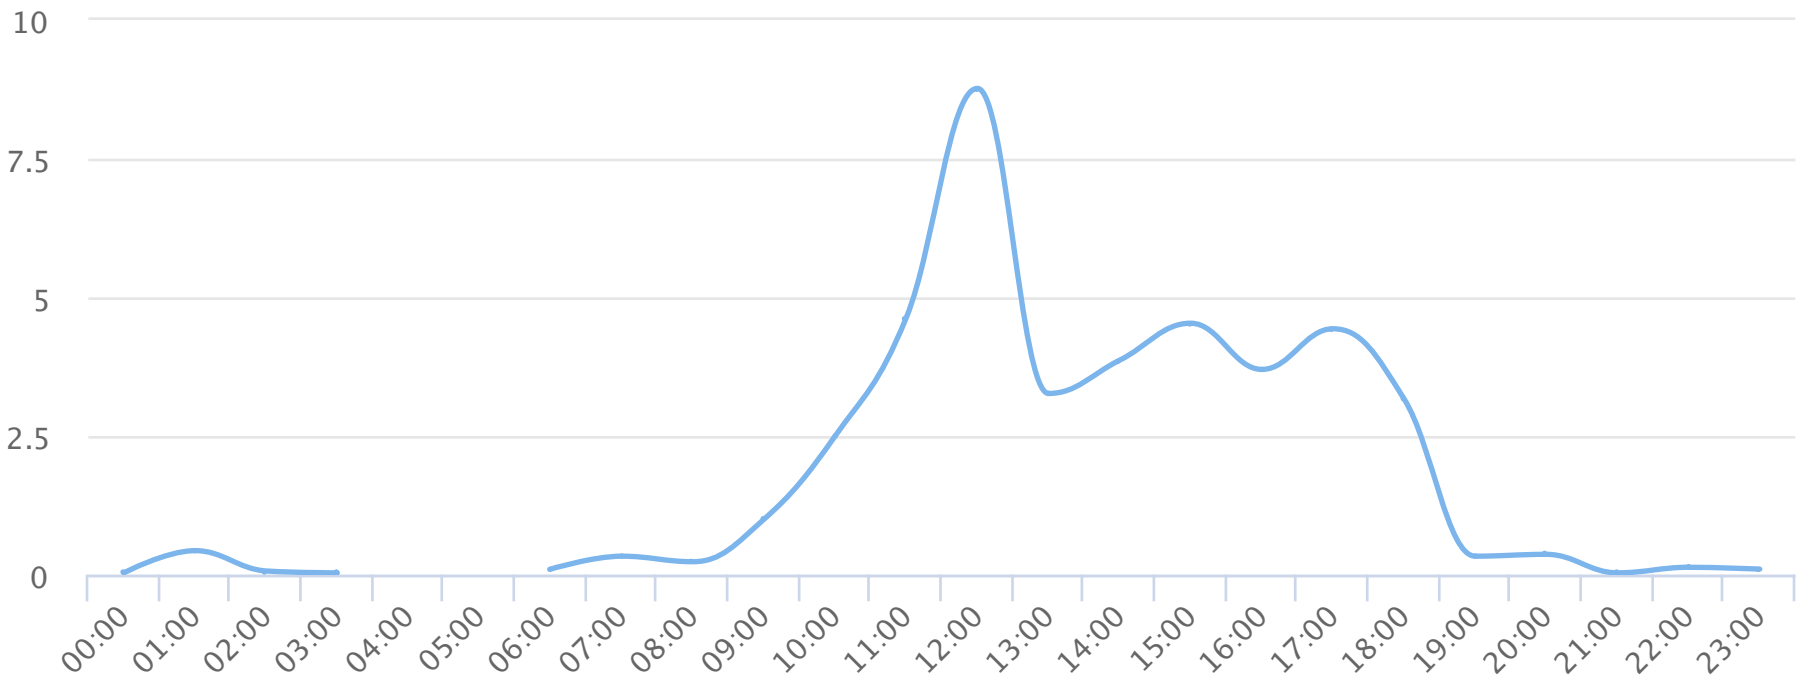

Hours of the day

2018-11-01 to 2018-11-30

Hourly averages

Site Name	Average	Median	STDV	Min	Max
TRAILS Rail Yard	1.9	0.4	2.3	0.0	8.8