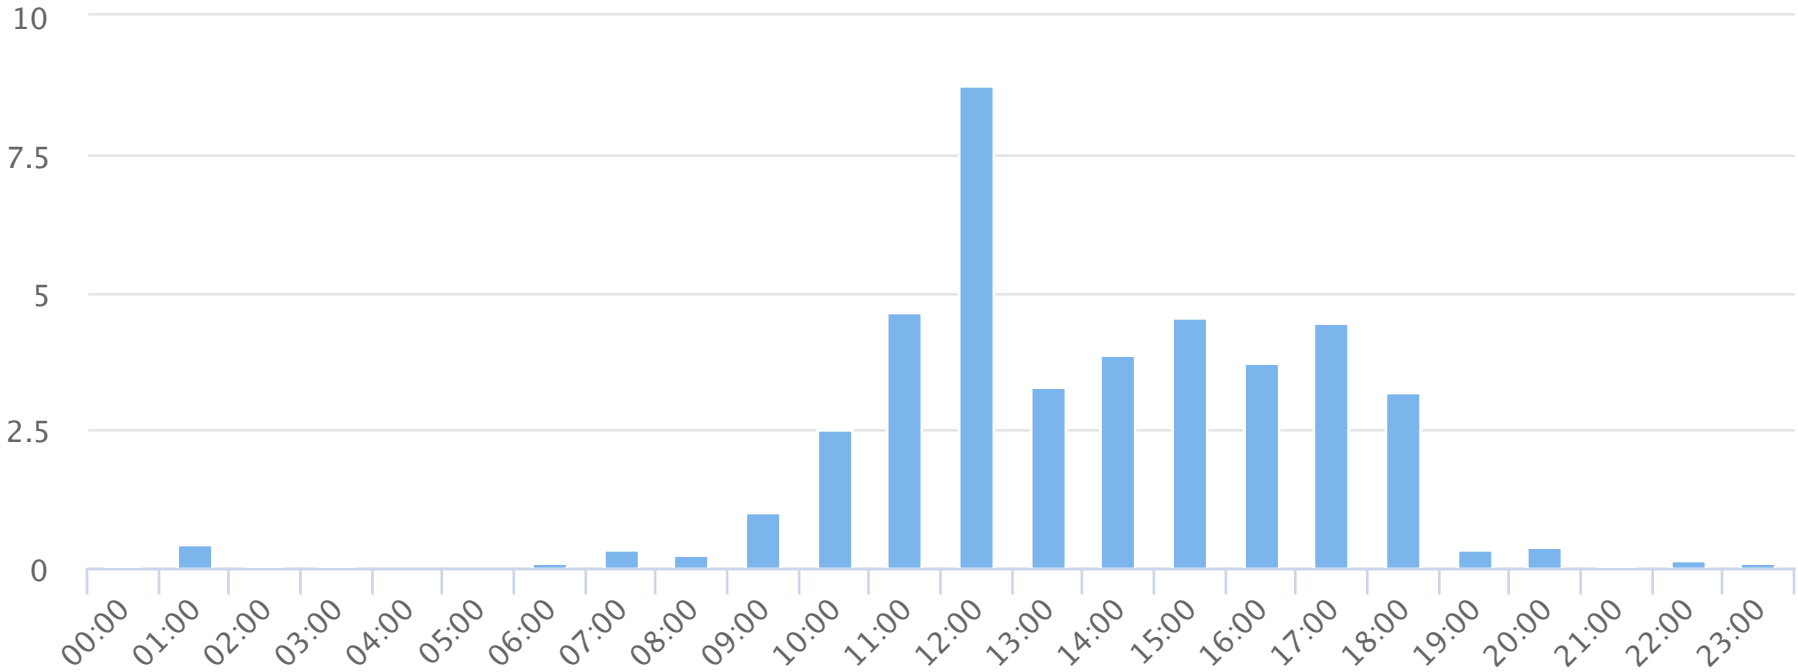

Hours of the day

2018-11-01 to 2018-11-30

Hourly averages

Site Name	Average	Median	STDV	Min	Max
TRAILS Rail Yard	1.9	0.4	2.3	0.0	8.8