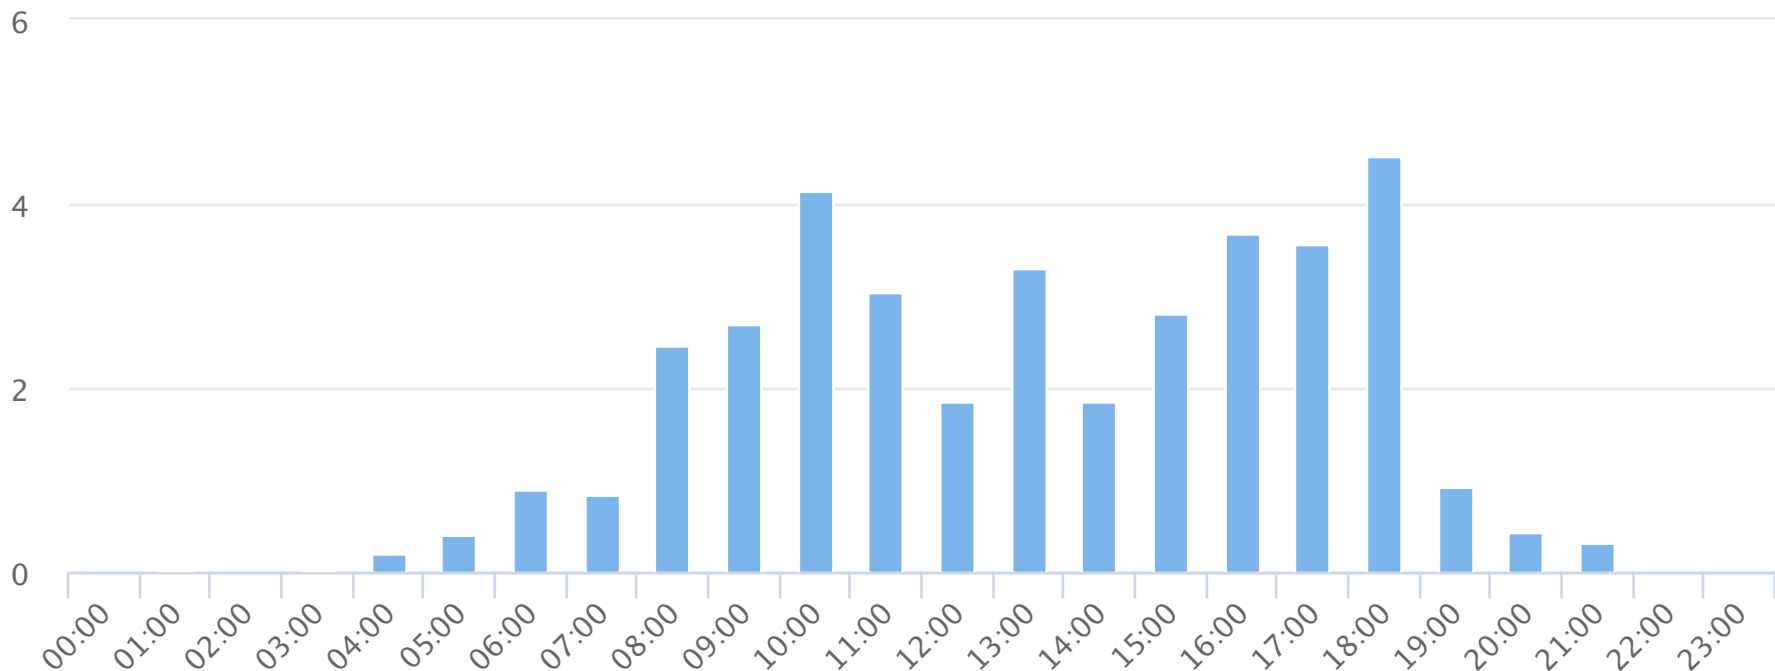

Hours of the day

2018-11-01 to 2018-11-30

Hourly averages

Site Name	Average	Median	STDV	Min	Max
TRAILS Wadsworth Trail	1.9	1.9	1.5	0.0	4.5