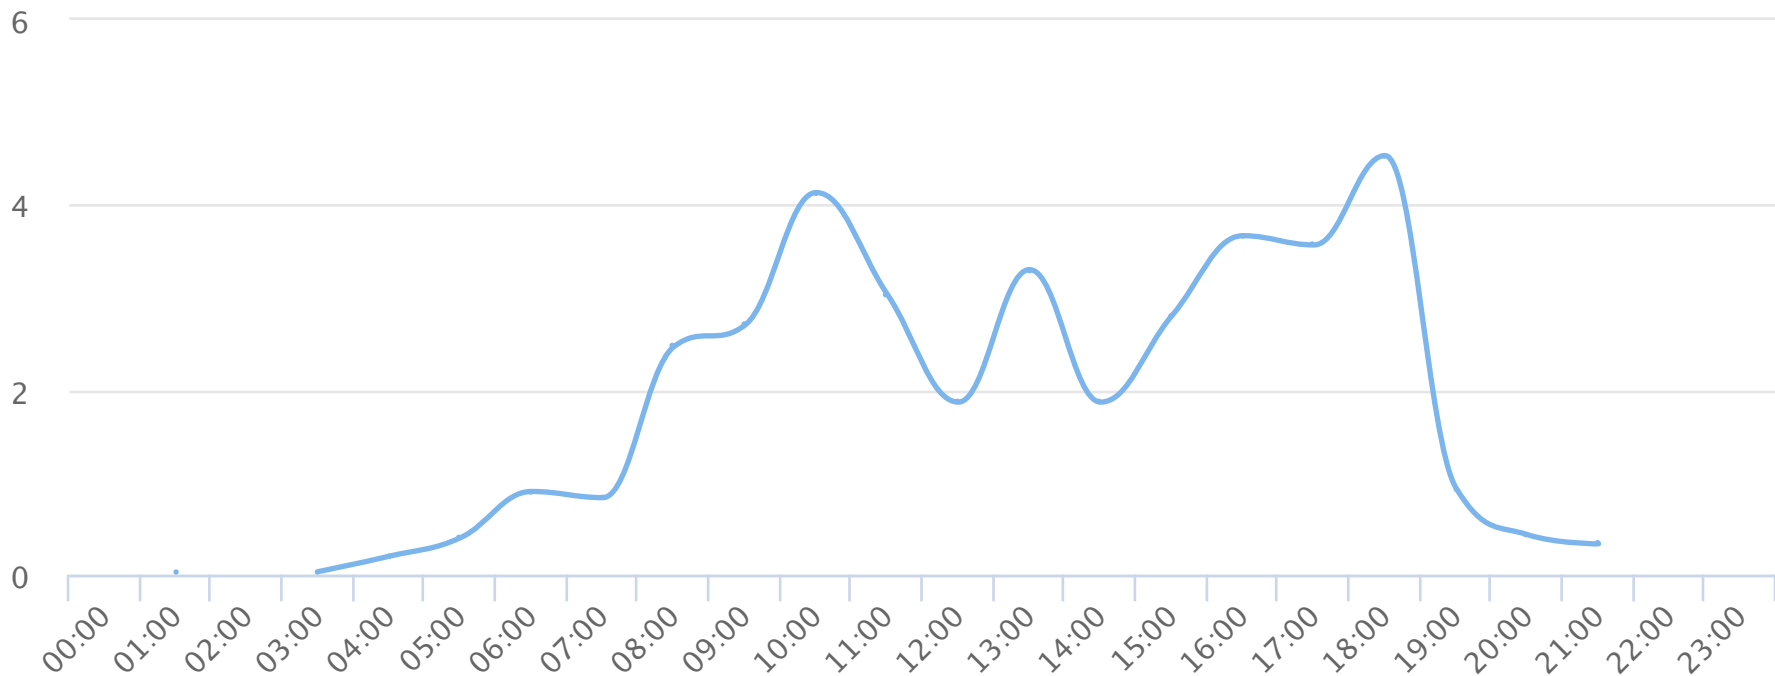

Hours of the day

2018-11-01 to 2018-11-30

Hourly averages

Site Name	Average	Median	STDV	Min	Max
TRAILS Wadsworth Trail	1.9	1.9	1.5	0.0	4.5