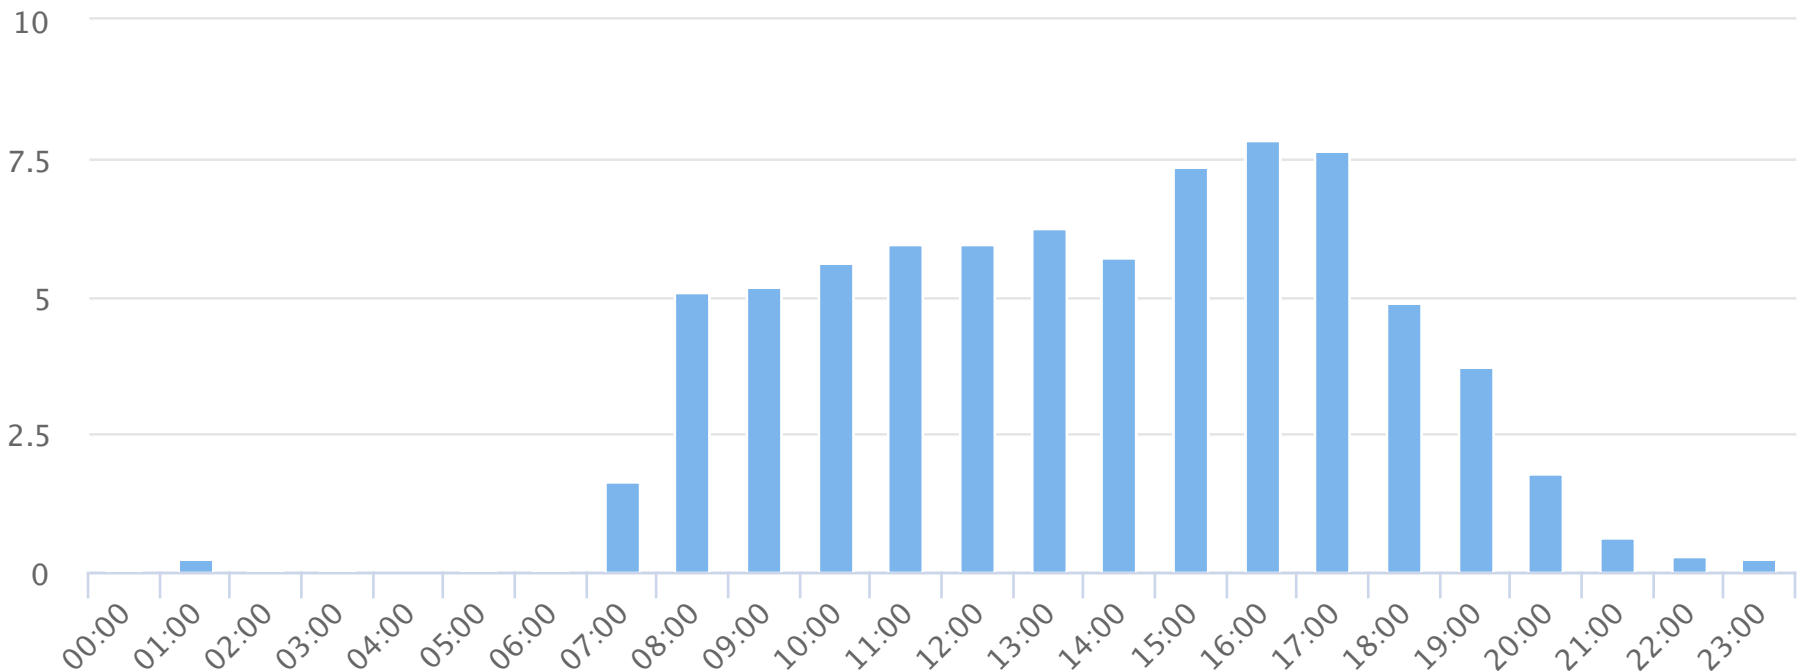

Hours of the day

2019-01-01 to 2019-01-31

Hourly averages

Site Name	Average	Median	STDV	Min	Max
TRAILS Butterfly Branch	3.3	3.7	2.9	0.0	7.8