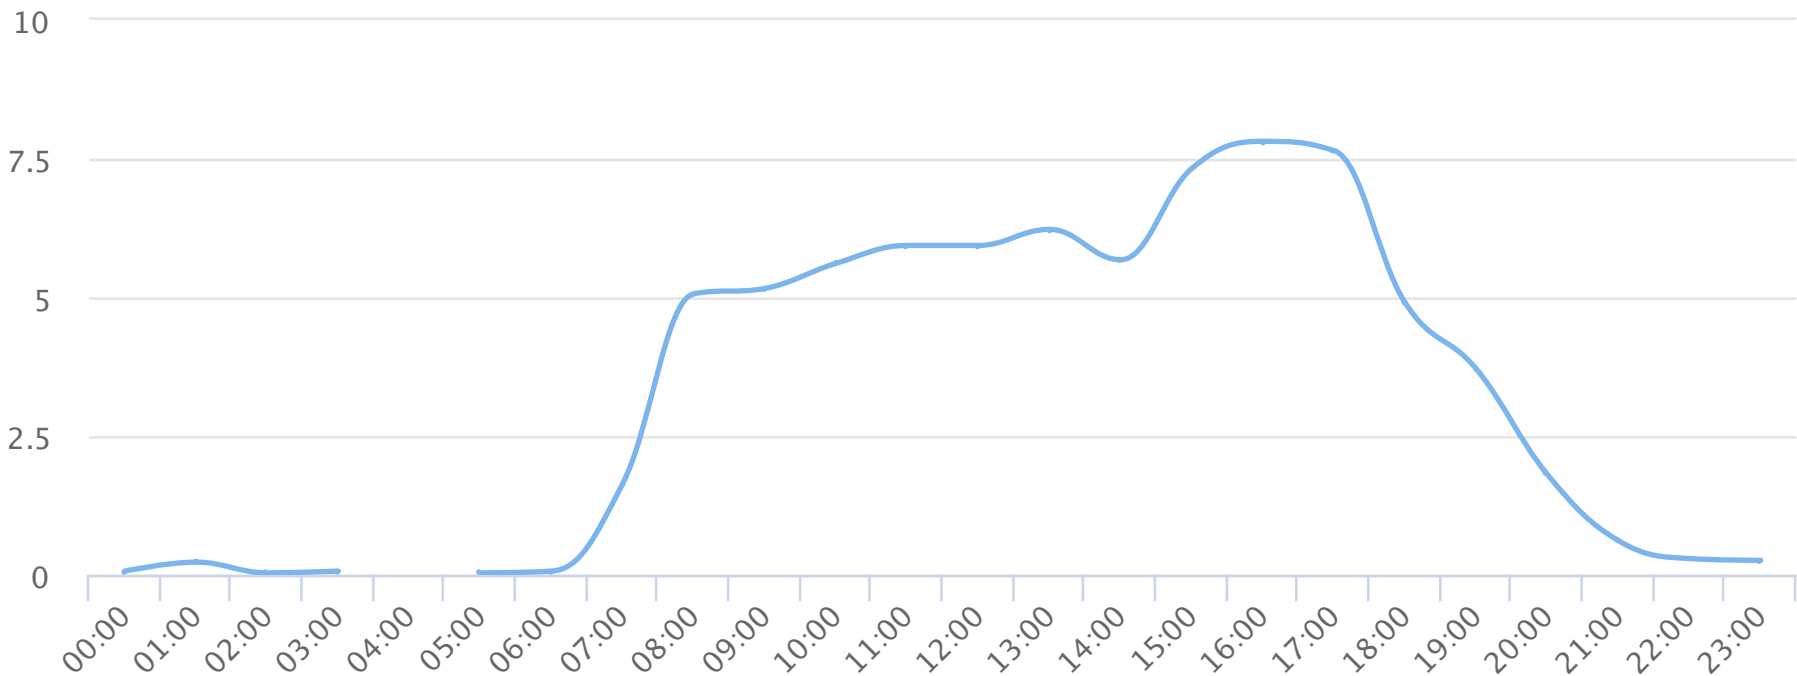

Hours of the day

2019-01-01 to 2019-01-31

Hourly averages

Site Name	Average	Median	STDV	Min	Max
TRAILS Butterfly Branch	3.3	3.7	2.9	0.0	7.8