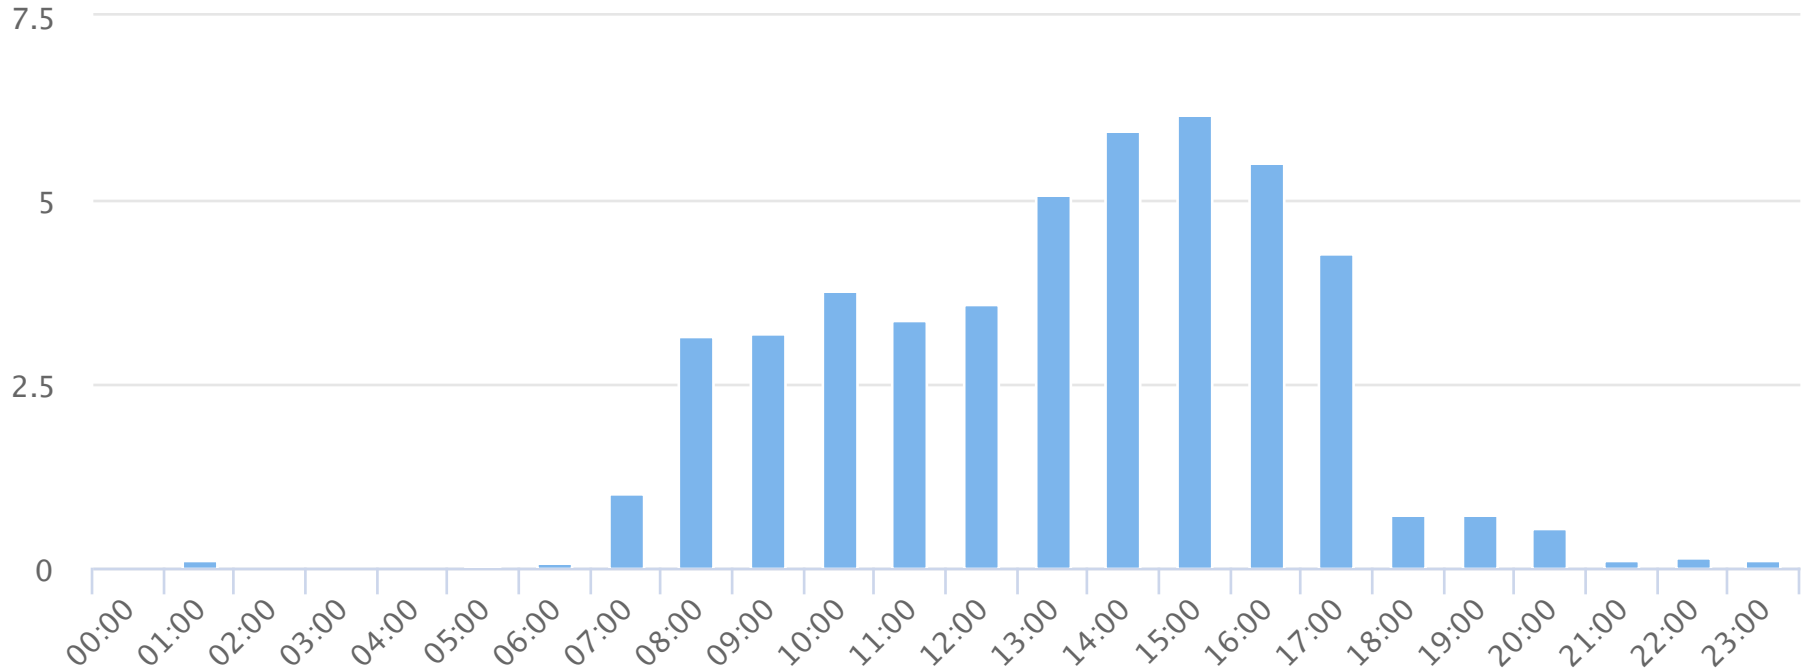

Hours of the day

2019-01-01 to 2019-01-31

Hourly averages

Site Name	Average	Median	STDV	Min	Max
TRAILS Drayton N	2.4	2.1	2.2	0.0	6.2