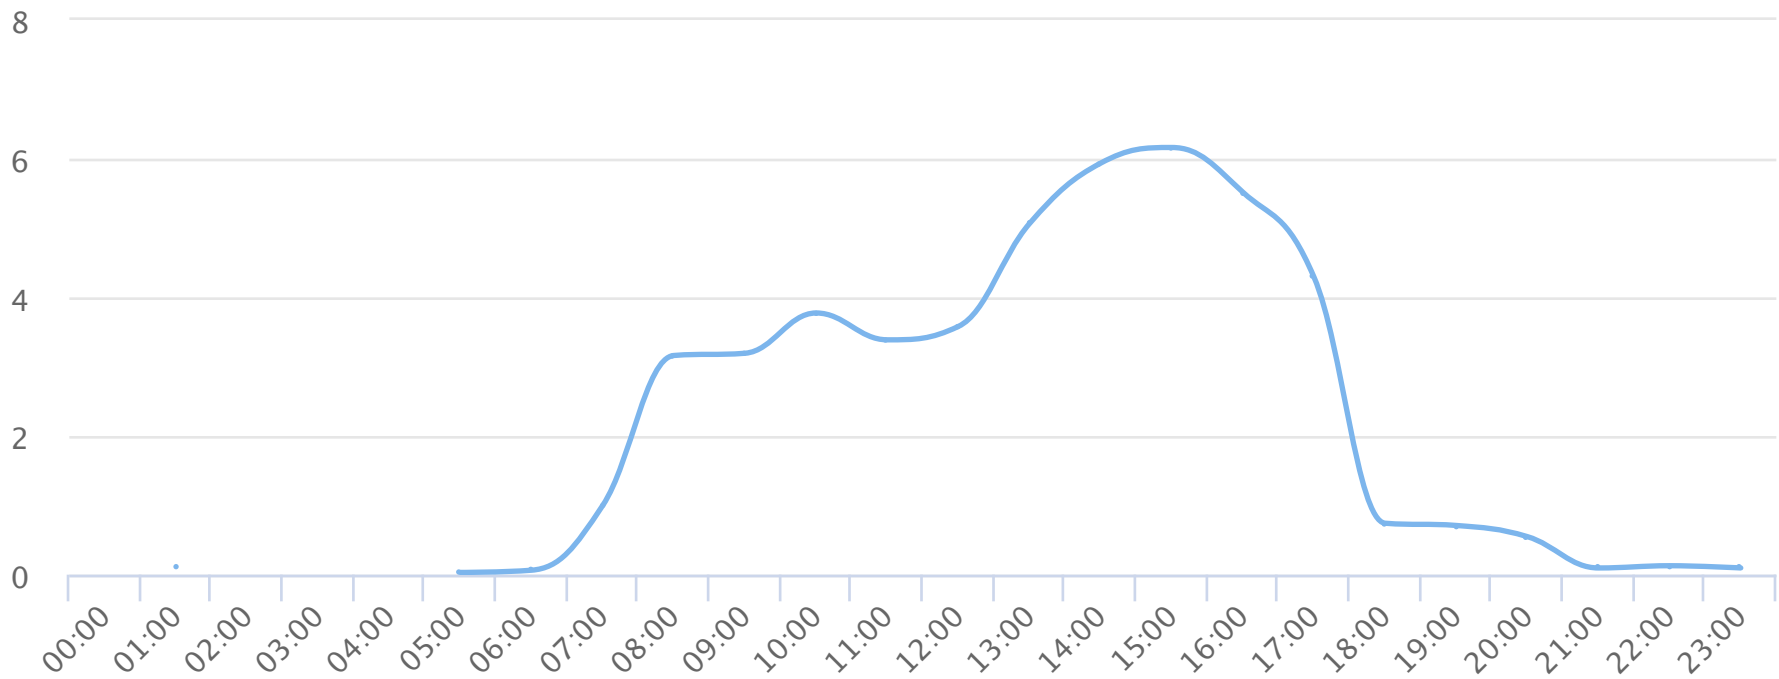

Hours of the day

2019-01-01 to 2019-01-31

Hourly averages

Site Name	Average	Median	STDV	Min	Max
TRAILS Drayton N	2.4	2.1	2.2	0.0	6.2