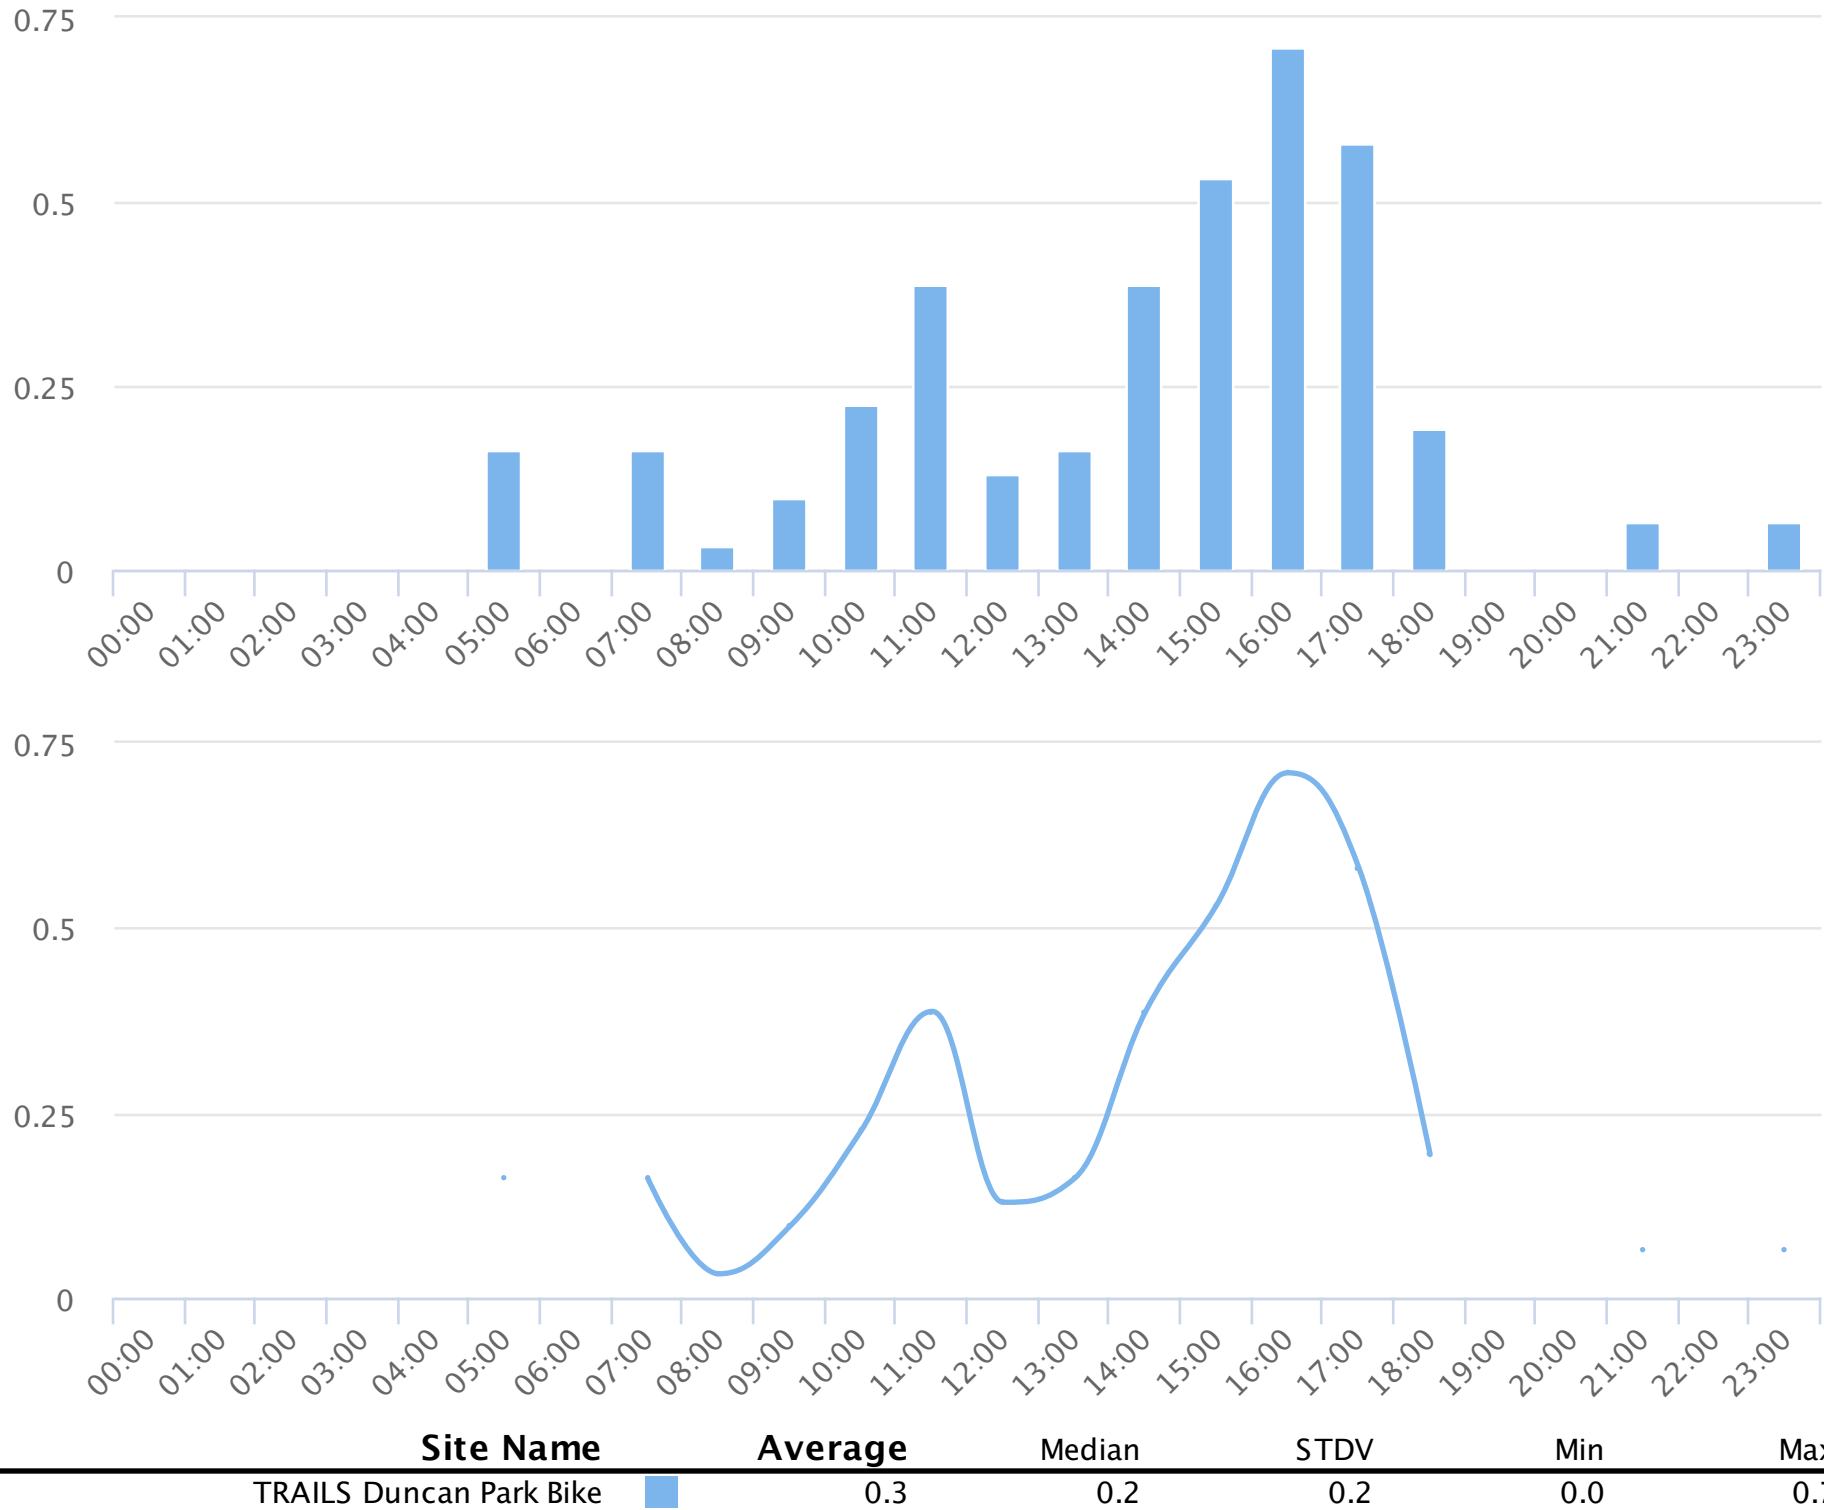

Hours of the day

2019-01-01 to 2019-01-31

Hourly averages

Site Name

TRAILS Duncan Park Bike

Average

0.3

Median

0.2

STDV

0.2

Min

0.0

Max

0.7