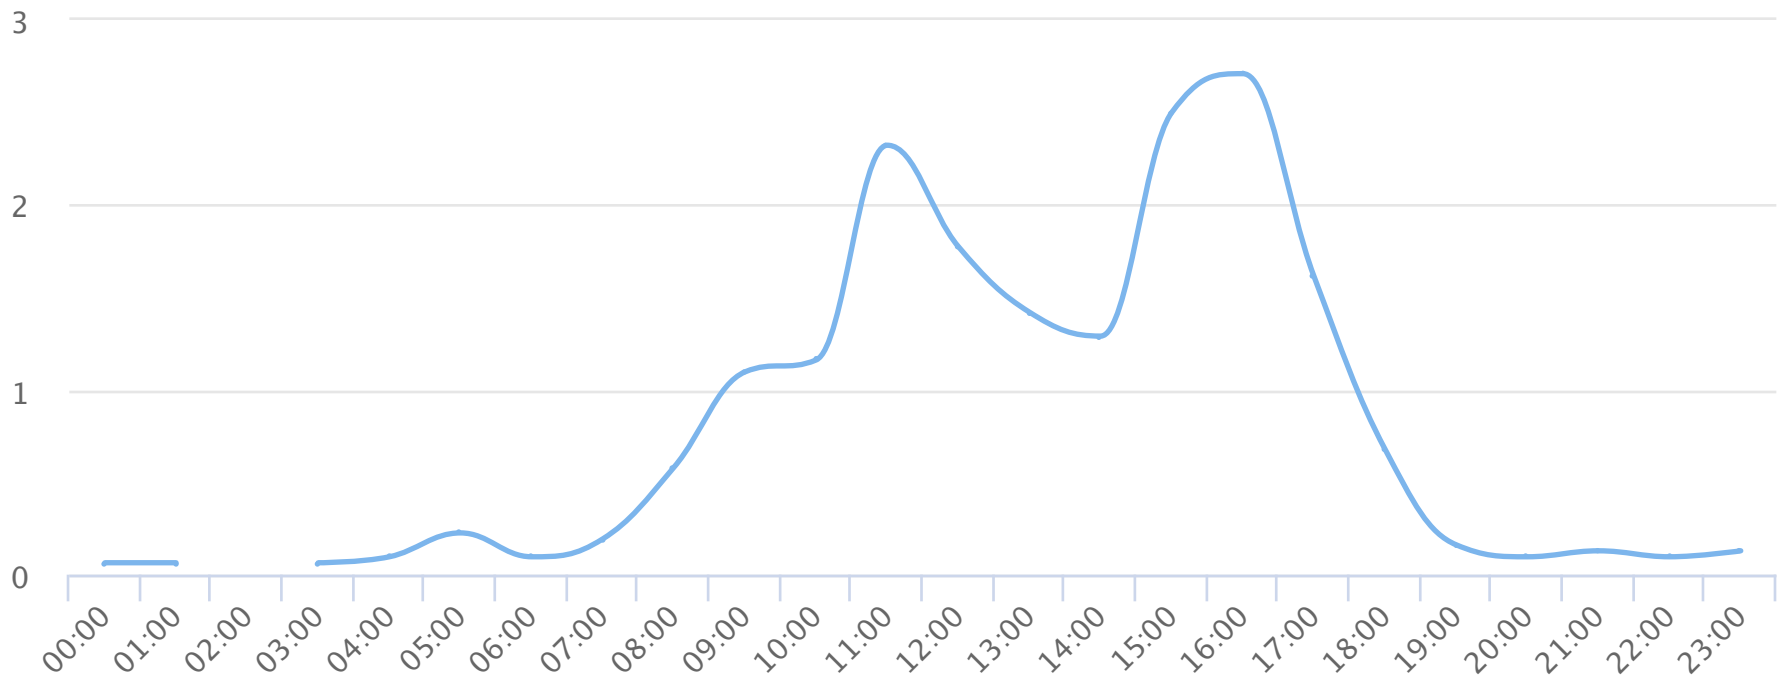

Hours of the day

2019-01-01 to 2019-01-31

Hourly averages

Site Name

Average

Median

STDV

Min

Max

TRAILS Duncan Park Walk

0.8

0.2

0.9

0.1

2.7