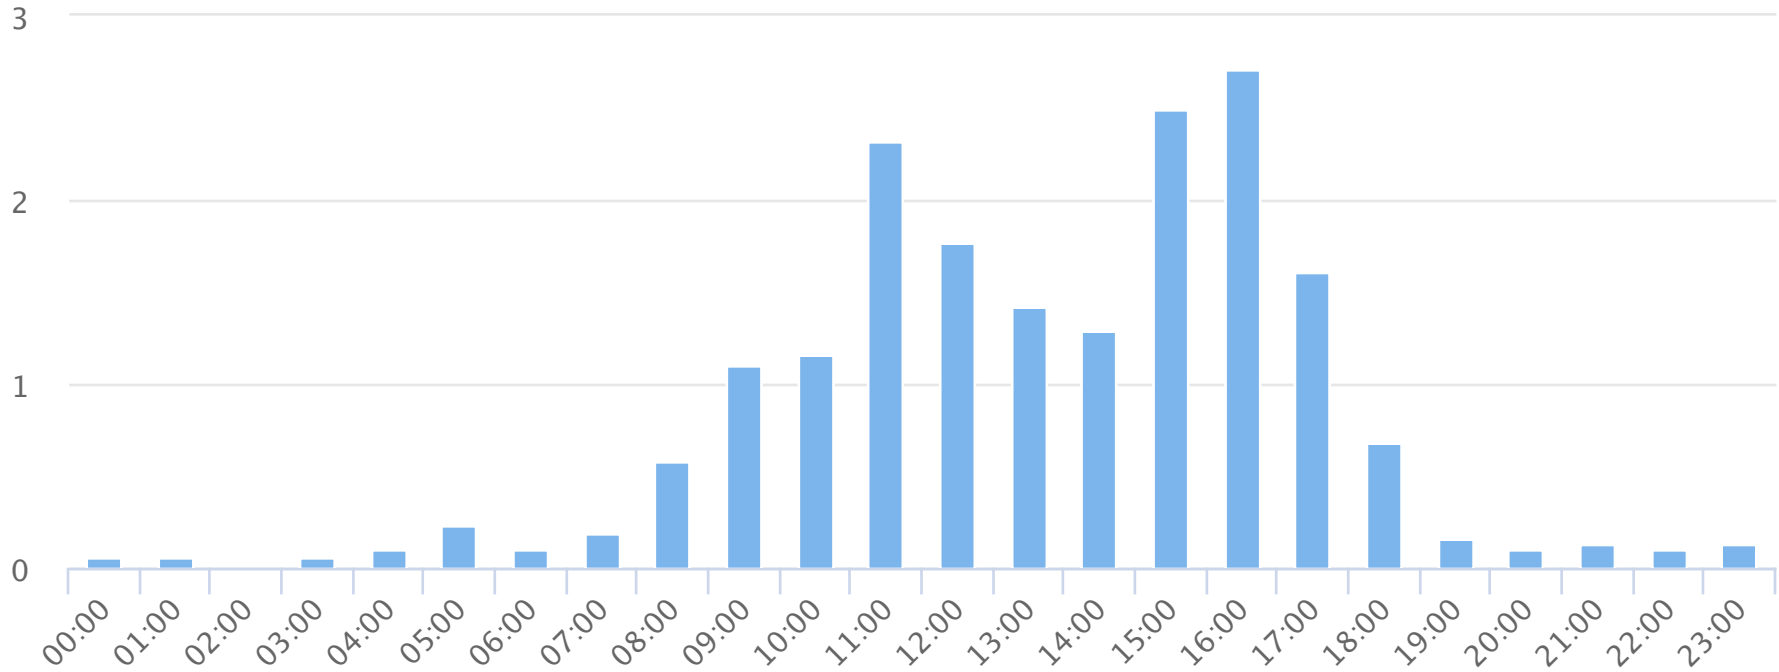

Hours of the day

2019-01-01 to 2019-01-31

Hourly averages

Site Name

Average

Median

STDV

Min

Max

TRAILS Duncan Park Walk

0.8

0.2

0.9

0.1

2.7